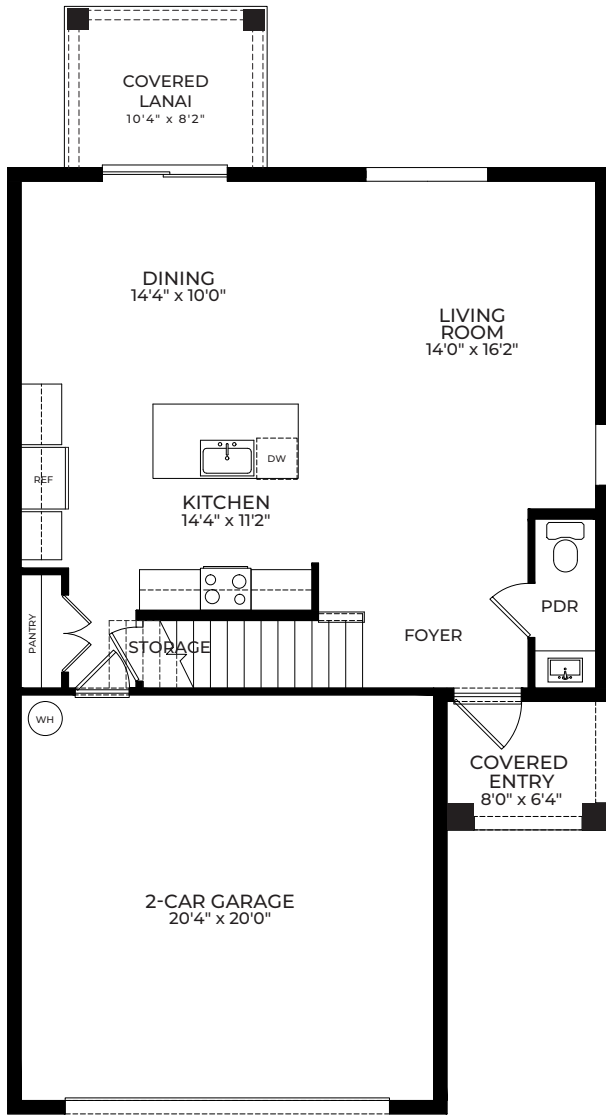

Classic

Coastal

AISLE

Contemporary

Modern

AISLE

4 Bedrooms
2.5 Bathrooms
2-Car Garage

1st Floor A/C Sq. Ft.	774
2nd Floor A/C Sq. Ft.	1,272
Total A/C Sq. Ft.	2,046
Covered Entry	51
Covered Lanai	80
2-Car Garage	448
Total Sq. Ft.	2,625