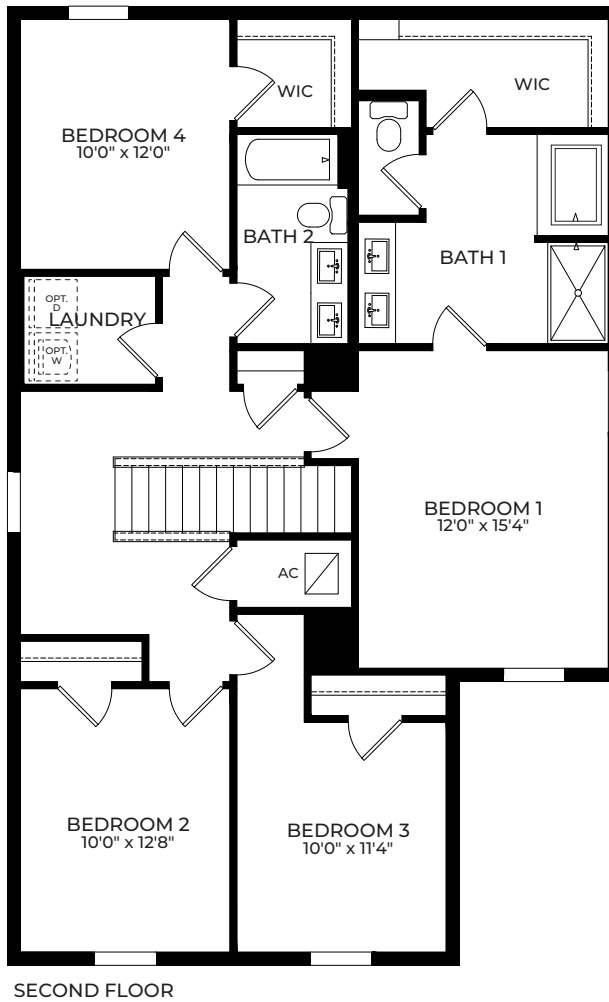

Classic

Coastal

AISLE

Contemporary

Modern

AISLE

4 Bedrooms
2.5 Bathrooms
2-Car Garage

1st Floor A/C Sq. Ft.	774
2nd Floor A/C Sq. Ft.	1,272
Total A/C Sq. Ft.	2,046
Covered Entry	51
Covered Lanai	80
2-Car Garage	448
Total Sq. Ft.	2,625