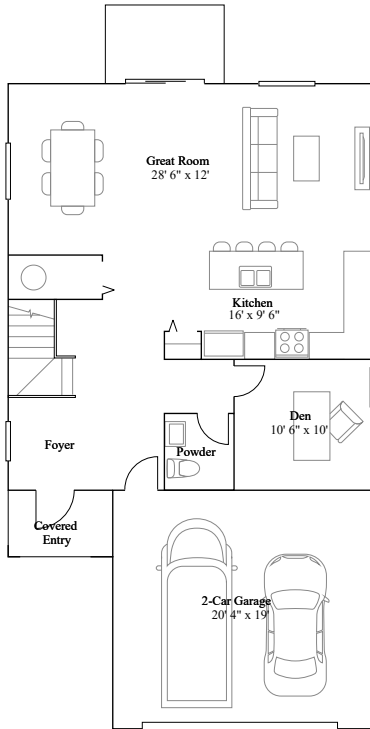

Oviedo

3 bd . 2 ba . 1 half ba . 2,161 ft²

1st Floor

2nd Floor

Available Exteriors

Exterior A

Exterior B