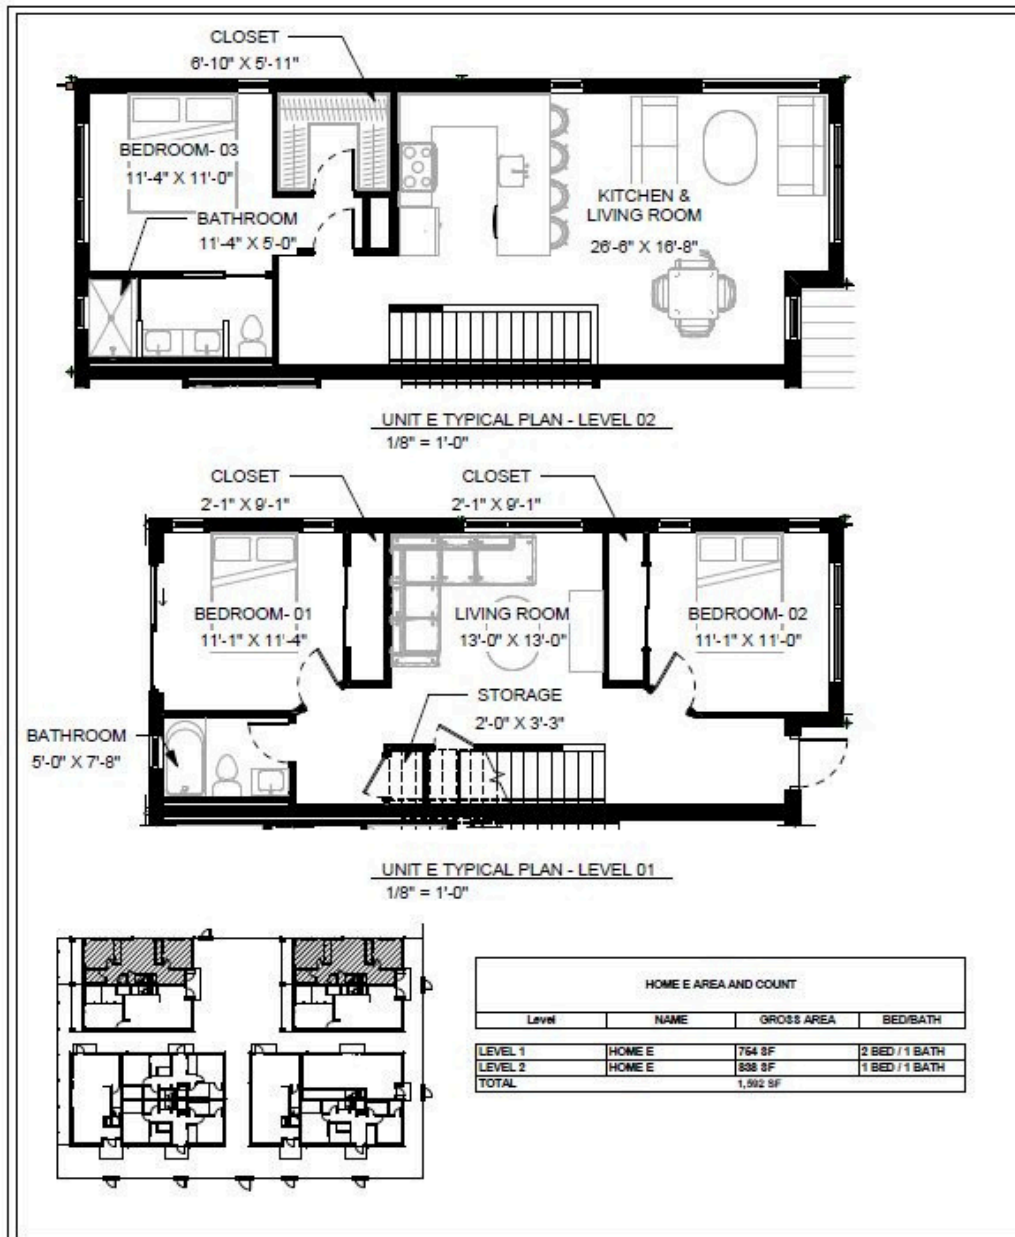

Junction

TOWNHOMES

3601 1st Ave N
 St Petersburg, FL
 Home 3D, 4D
 3 beds + den | 2 baths | 1592 SF | 1 parking

Floor plans are for illustration and general information only. As part of our ongoing commitment to product and design enhancements, final construction details—including elevations, square footage, layouts, materials, and colors—may differ. Buyers are responsible for verifying all information to their satisfaction.

Junction

TOWNHOMES

3601 1st Ave N
 St Petersburg, FL
 Home 3E, 4E
 3 beds + den | 2 baths | 1592 SF | 1 parking

Floor plans are for illustration and general information only. As part of our ongoing commitment to product and design enhancements, final construction details—including elevations, square footage, layouts, materials, and colors—may differ. Buyers are responsible for verifying all information to their satisfaction.