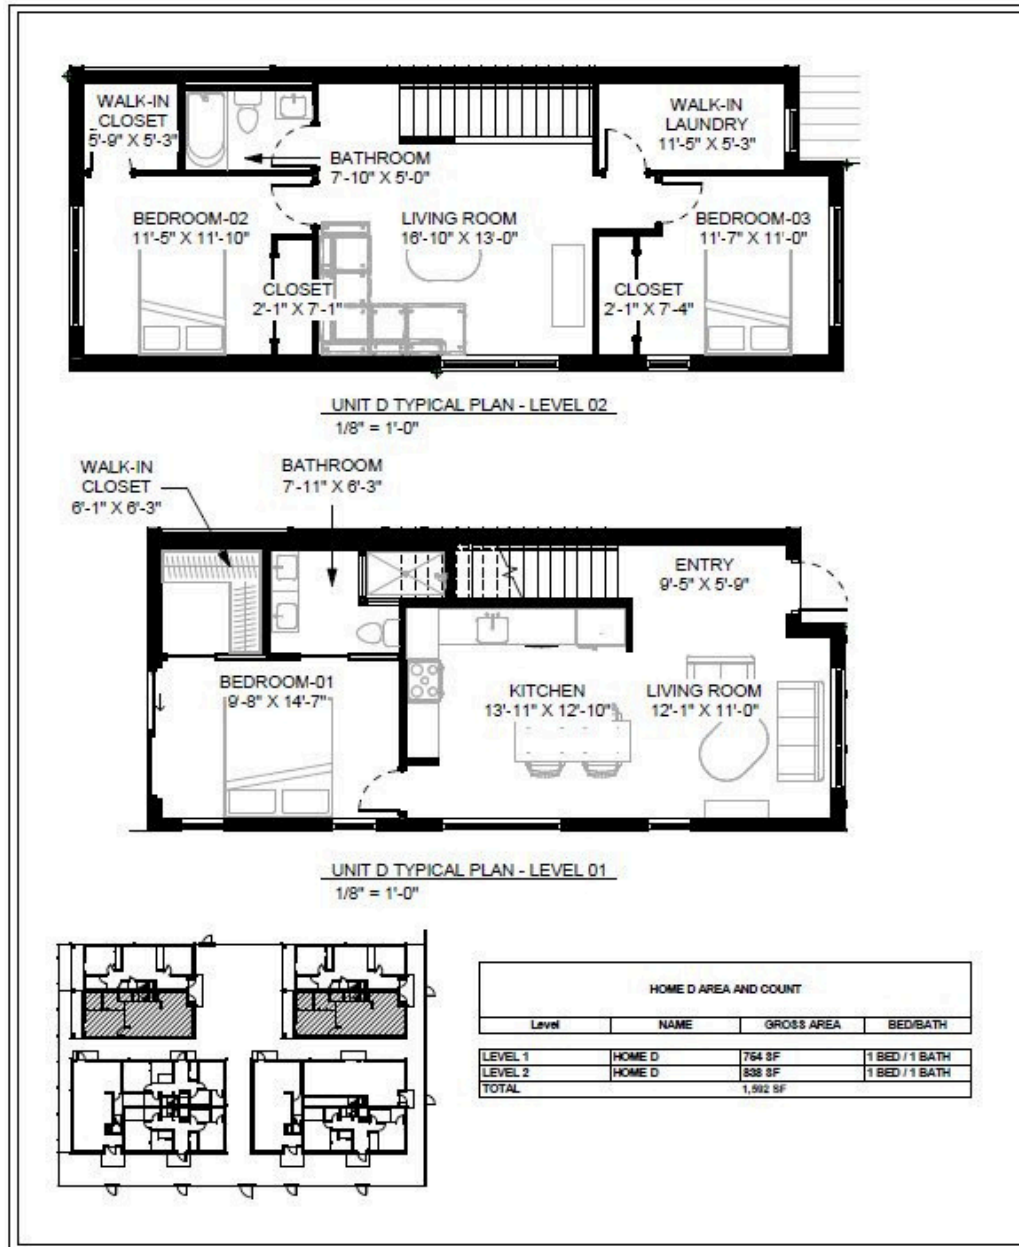

Junction

TOWNHOMES

3601 1st Ave N
 St Petersburg, FL
 Home 3D, 4D
 3 beds + den | 2 baths | 1592 SF | 1 parking

Floor plans are for illustration and general information only. As part of our ongoing commitment to product and design enhancements, final construction details—including elevations, square footage, layouts, materials, and colors—may differ. Buyers are responsible for verifying all information to their satisfaction.

Junction

TOWNHOMES

3601 1st Ave N
 St Petersburg, FL
 Home 3E, 4E
 3 beds + den | 2 baths | 1592 SF | 1 parking

Floor plans are for illustration and general information only. As part of our ongoing commitment to product and design enhancements, final construction details—including elevations, square footage, layouts, materials, and colors—may differ. Buyers are responsible for verifying all information to their satisfaction.