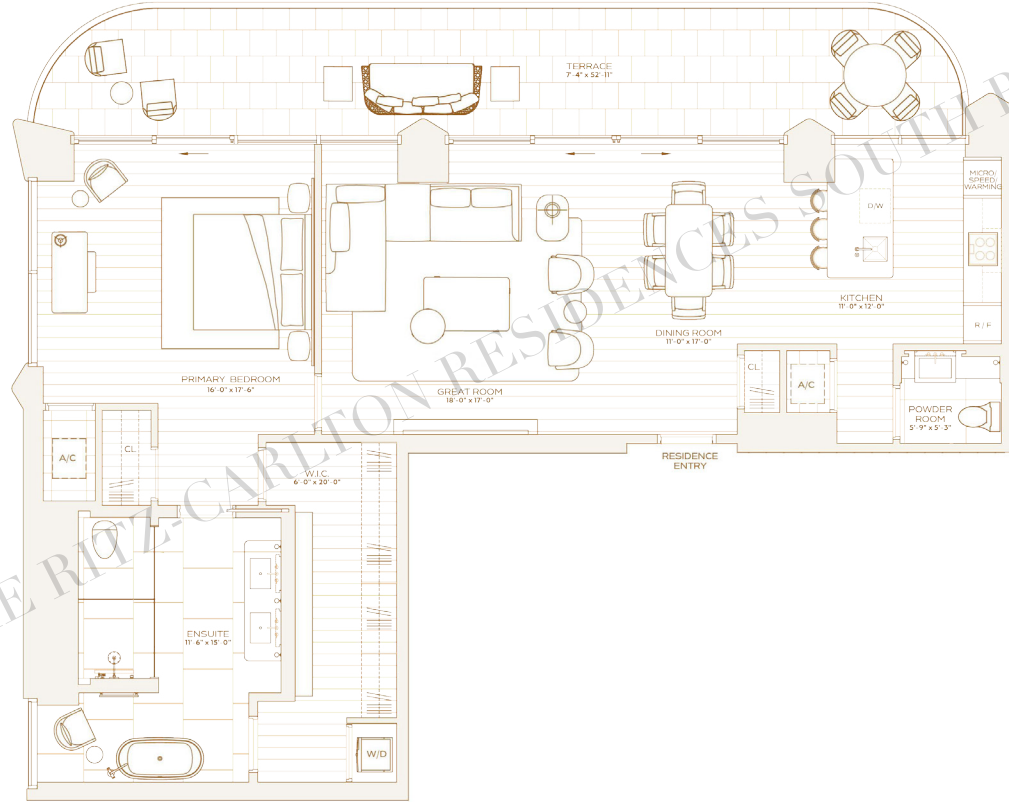

## RESIDENCE B LEVEL 5 & 6

ONE BEDROOM  
ONE BATHROOM

TOTAL  
612 SQ. FT / 57 SQ. M

OCEAN

## RESIDENCE C LEVEL 5 & 6

ONE BEDROOM  
ONE BATHROOM  
POWDER ROOM

**INTERIOR**  
1,427 SQ. FT / 133 SQ. M

**EXTERIOR**  
385 SQ. FT / 36 SQ. M

**TOTAL**  
1,812 SQ. FT / 168 SQ. M

## RESIDENCE D LEVEL 8

ONE BEDROOM  
ONE BATHROOM  
POWDER ROOM

**INTERIOR**  
1,197 SQ. FT. / 111 SQ. M

**EXTERIOR**  
385 SQ. FT. / 36 SQ. M

**TOTAL**  
1,582 SQ. FT. / 147 SQ. M