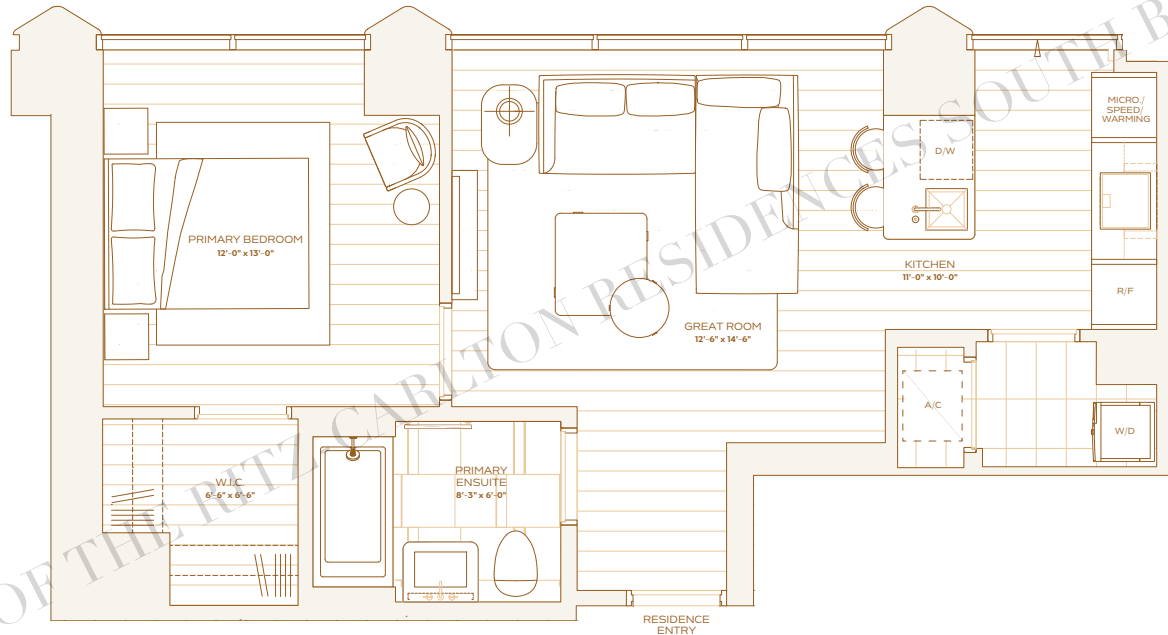

## RESIDENCE B LEVEL 5 & 6

ONE BEDROOM  
ONE BATHROOM

TOTAL  
612 SQ. FT / 57 SQ. M

OCEAN

## RESIDENCE C LEVEL 5 & 6

ONE BEDROOM  
ONE BATHROOM  
POWDER ROOM

**INTERIOR**  
1,427 SQ. FT / 133 SQ. M

**EXTERIOR**  
385 SQ. FT / 36 SQ. M

**TOTAL**  
1,812 SQ. FT / 168 SQ. M

## RESIDENCE D LEVEL 8

ONE BEDROOM  
ONE BATHROOM  
POWDER ROOM

**INTERIOR**  
1,197 SQ. FT. / 111 SQ. M

**EXTERIOR**  
385 SQ. FT. / 36 SQ. M

**TOTAL**  
1,582 SQ. FT. / 147 SQ. M