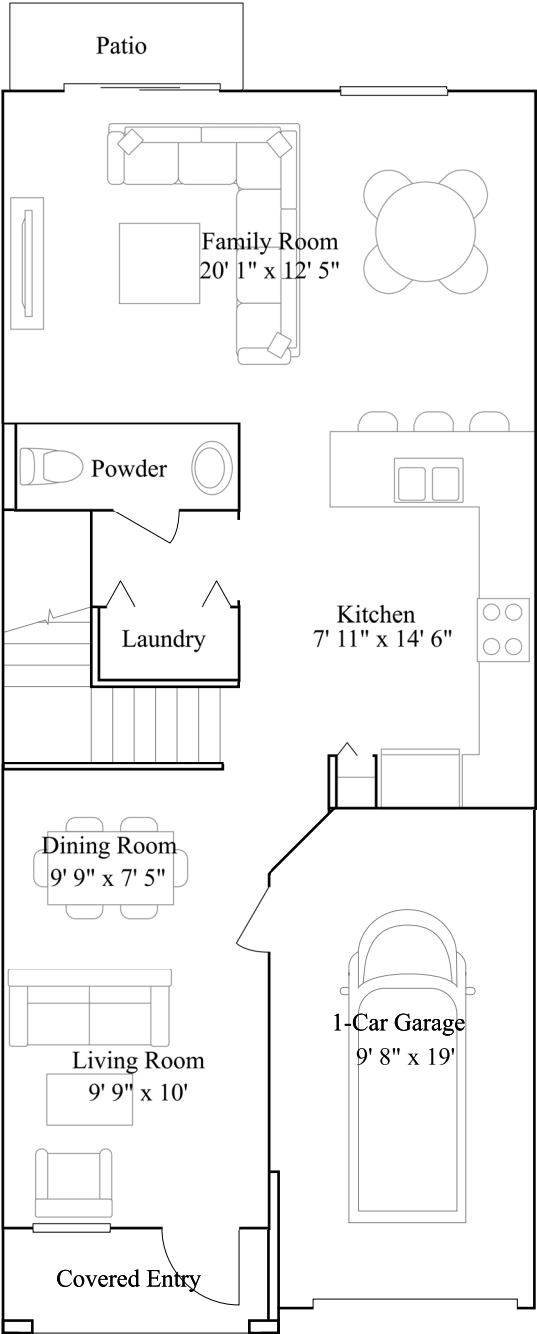

# Surfside

Seaview Collection

1,813 sq. ft.  
0-story  
4 bed · 2 ba  
1 car garage

Exterior AI

# Surfside

Seaview Collection

1,813 sq. ft.  
0-story  
4 bed · 2 ba  
1 car garage

## 1st Floor