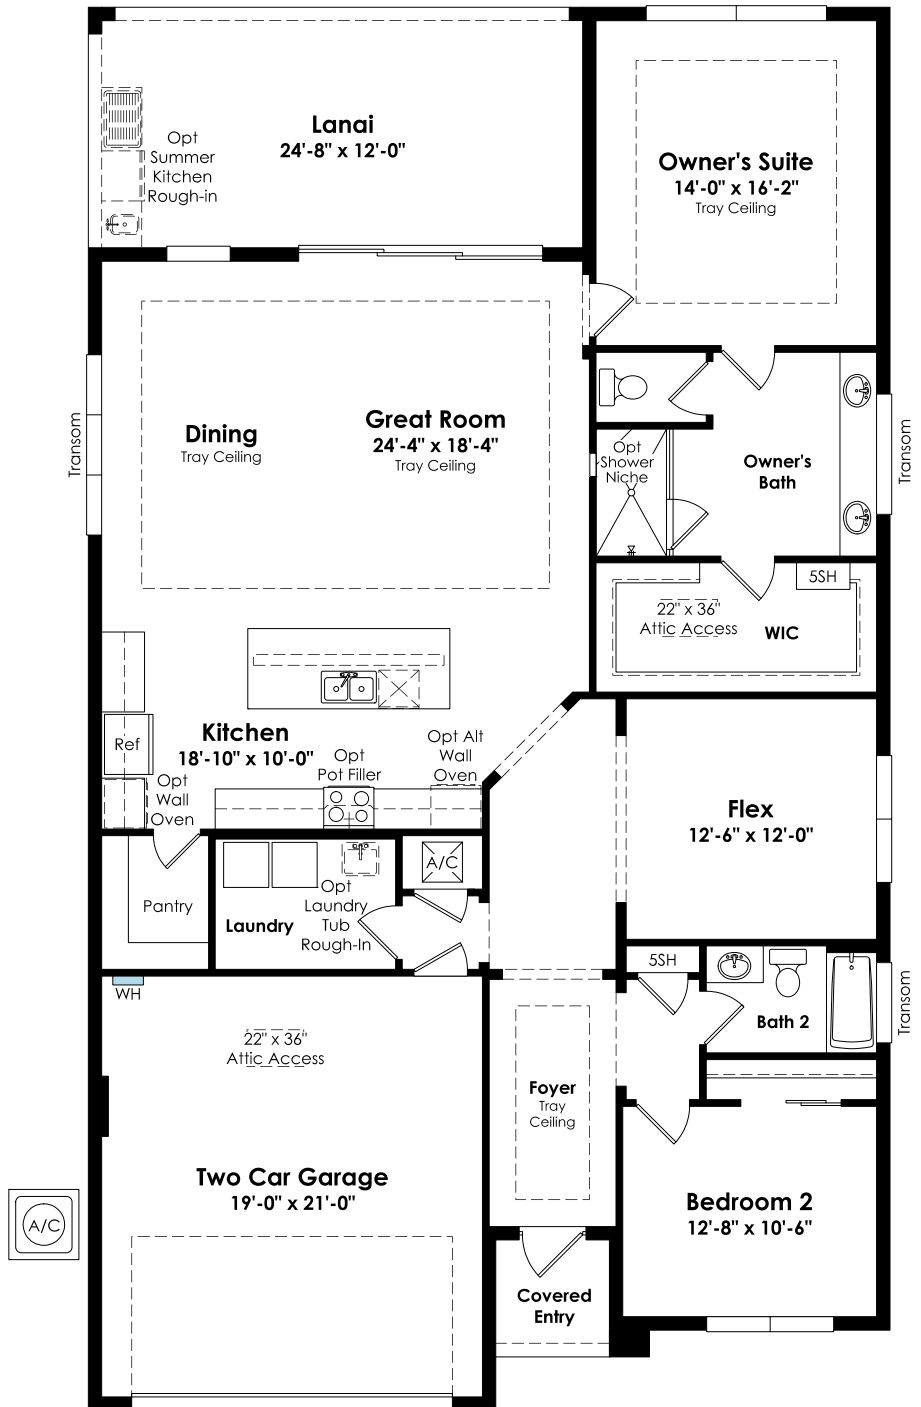

## Julia

First Floor  
 2-4 Beds  
 2 Full Baths  
 2 Car Garage  
 1,968 Sq. Ft.

## Julia

2-4 Beds  
2 Full Baths  
1,968 Sq. Ft.

Elevation A

Elevation A-Bonus

Elevation B

Elevation B-Bonus

Elevation C

Elevation C-Bonus