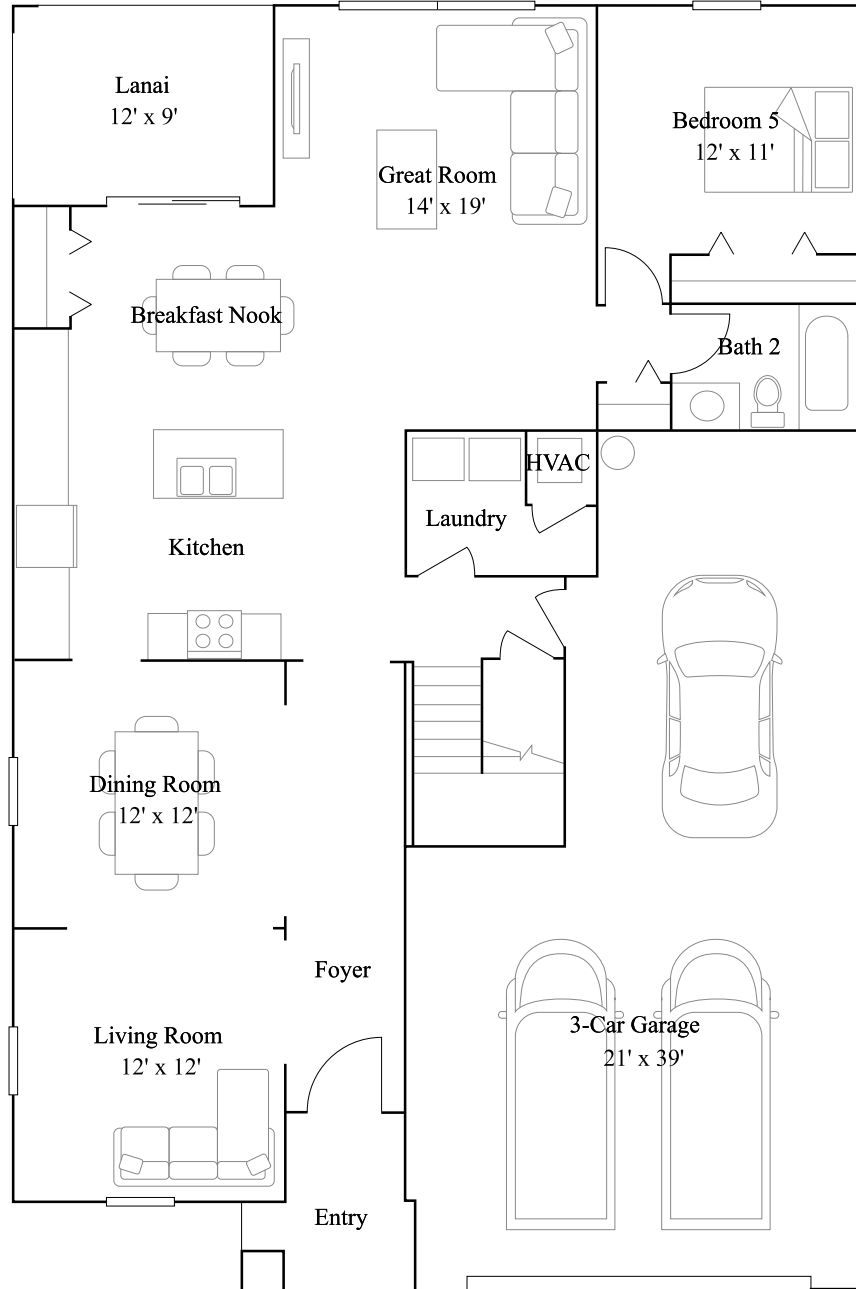

Monte Carlo

5 bd · 3 ba · 3,231 ft²

1st Floor

Monte Carlo

5 bd · 3 ba · 3,231 ft²

2nd Floor

Monte Carlo

5 bd · 3 ba · 3,231 ft²