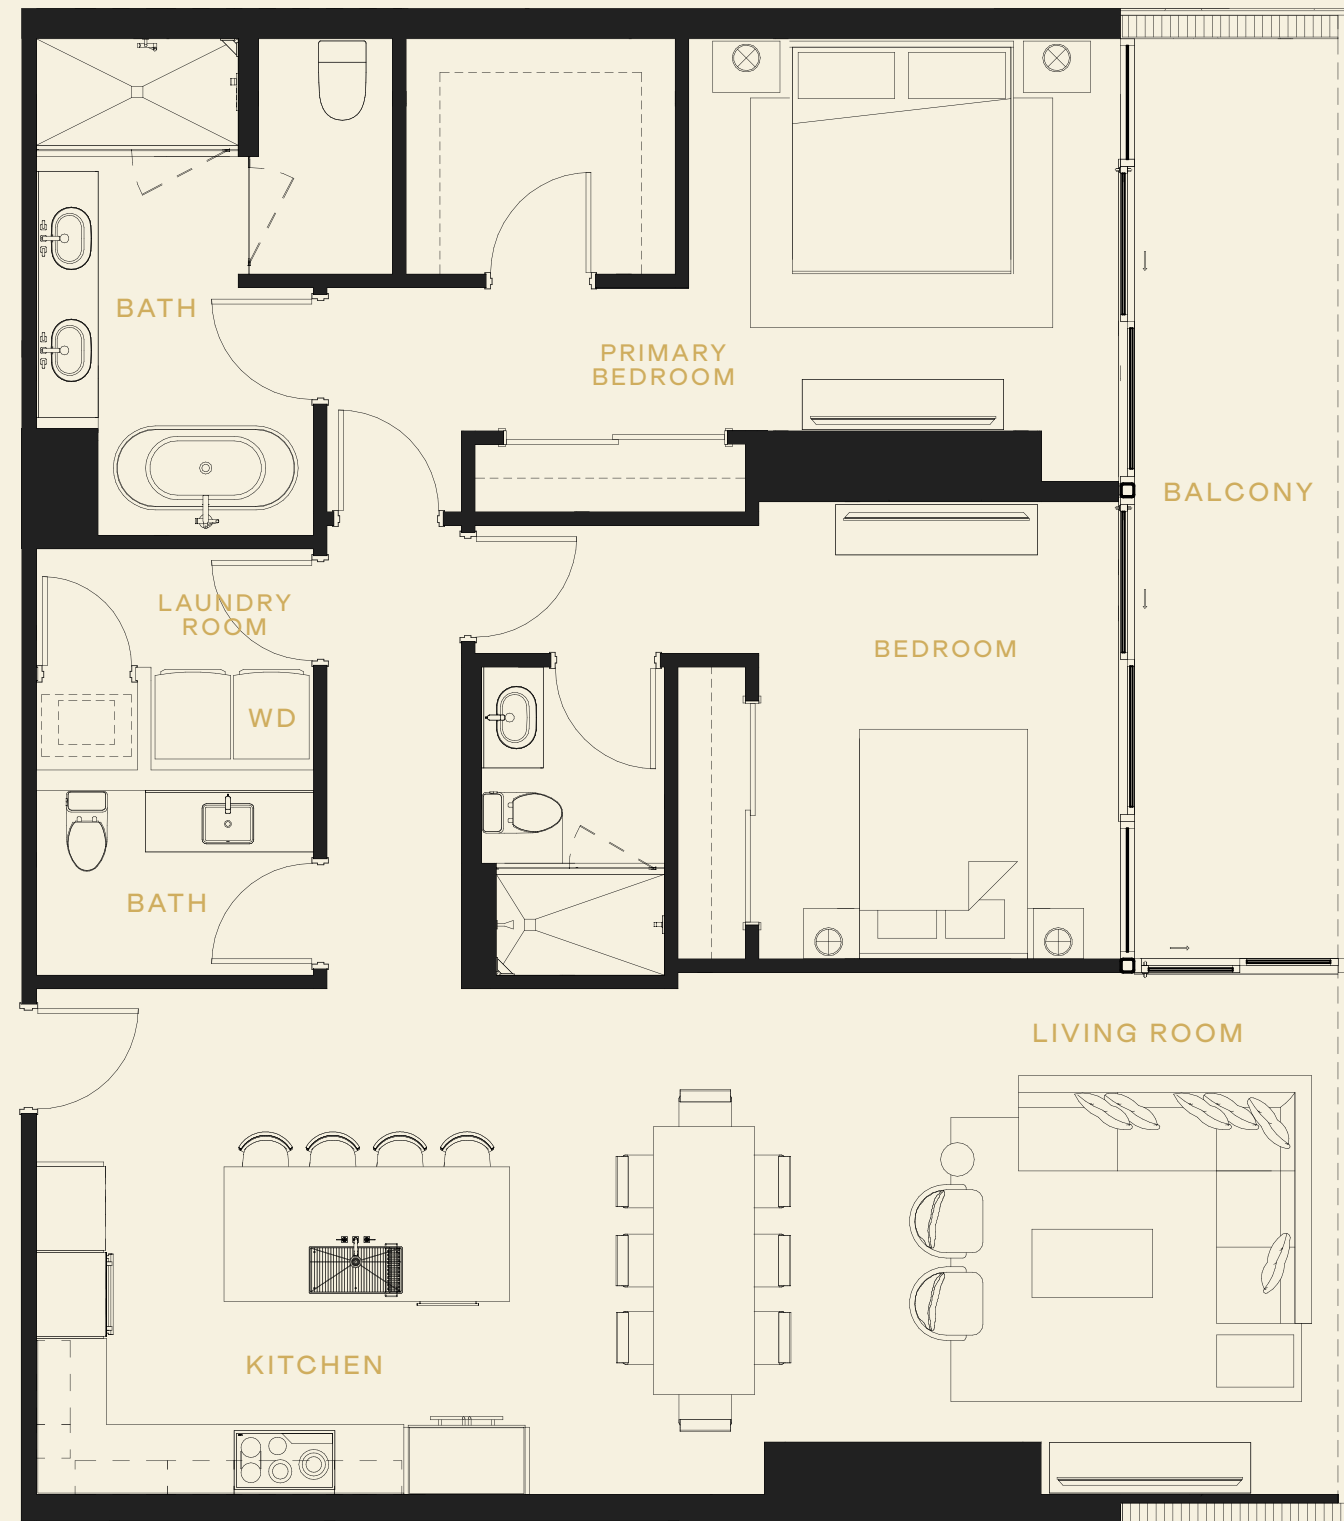

36-39

MODEL

PH 4

BED

2

BATH

2.5

INT SQ FT

1566

EXT SQ FT

187

TOTAL SQ FT

1753

HOTEL

ORA

+ PRIVATE RESIDENCES

FLOORS

36-39

MODEL

PH 7

BED

2

BATH

2

INT SQ FT

1414

EXT SQ FT

76

TOTAL SQ FT

1490

HOTEL

ORA