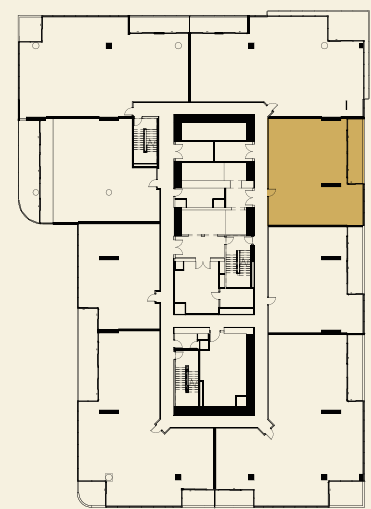

MODEL

PH 3

BED

2

BATH

2.5

INT SQ FT

1582

EXT SQ FT

180

TOTAL SQ FT

1762

HOTEL

ORA

+ PRIVATE RESIDENCES

FLOORS

36-39

MODEL

PH 4

BED

2

BATH

2.5

INT SQ FT