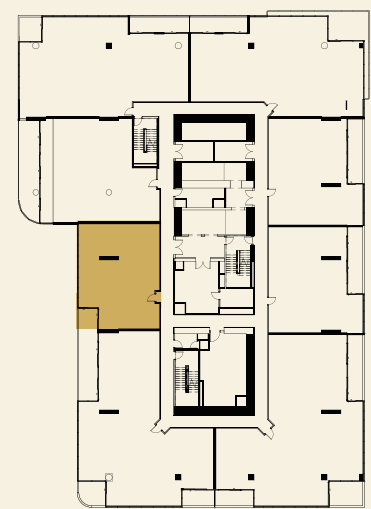

MODEL

PH 7

BED

2

BATH

2

INT SQ FT

1414

EXT SQ FT

76

TOTAL SQ FT

1490

HOTEL

ORA

+ PRIVATE RESIDENCES

FLOORS

36-39