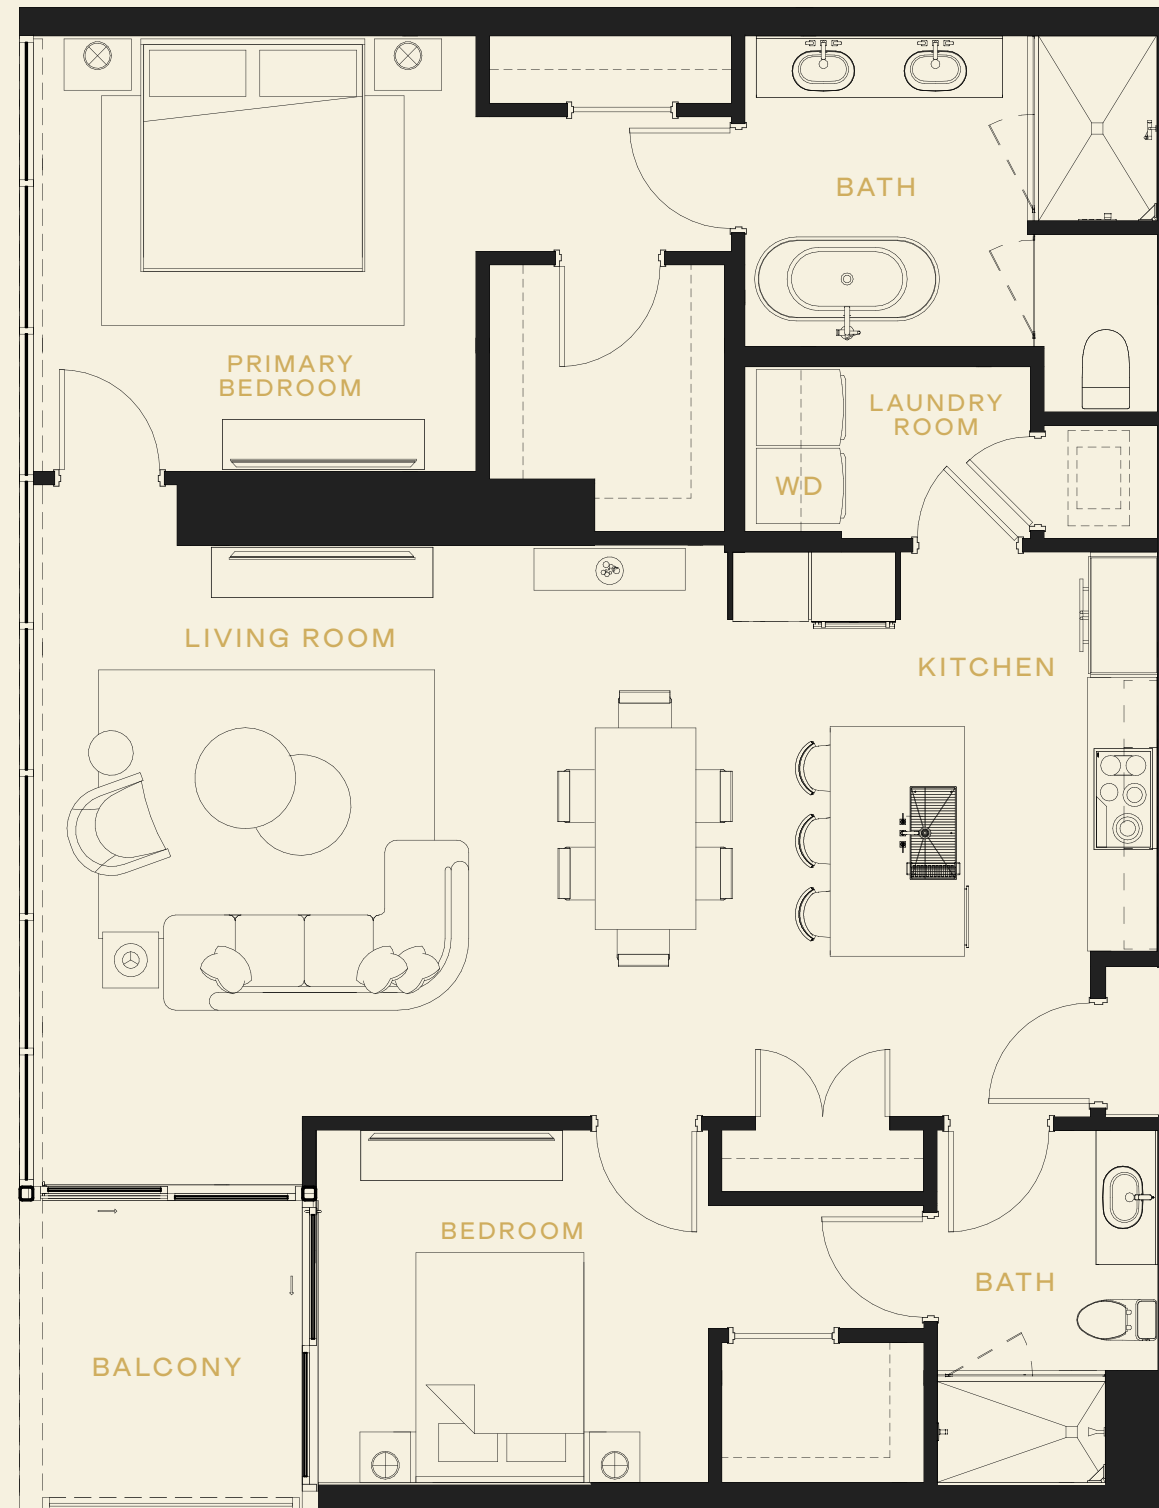

MODEL

PH 7

BED

2

BATH

2

INT SQ FT

1414

EXT SQ FT

76

TOTAL SQ FT

1490

HOTEL

ORA

+ PRIVATE RESIDENCES

FLOORS

36-39