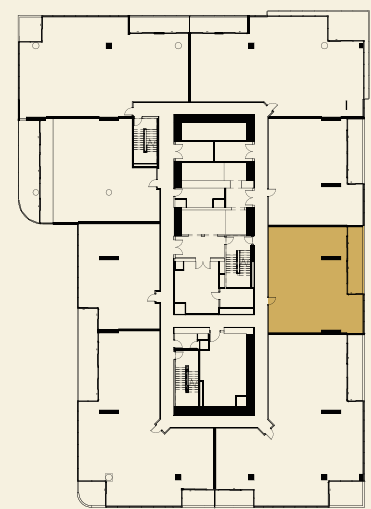

36-39

MODEL

PH 4

BED

2

BATH

2.5

INT SQ FT

1566

EXT SQ FT

187

TOTAL SQ FT

1753

HOTEL

ORA

+ PRIVATE RESIDENCES