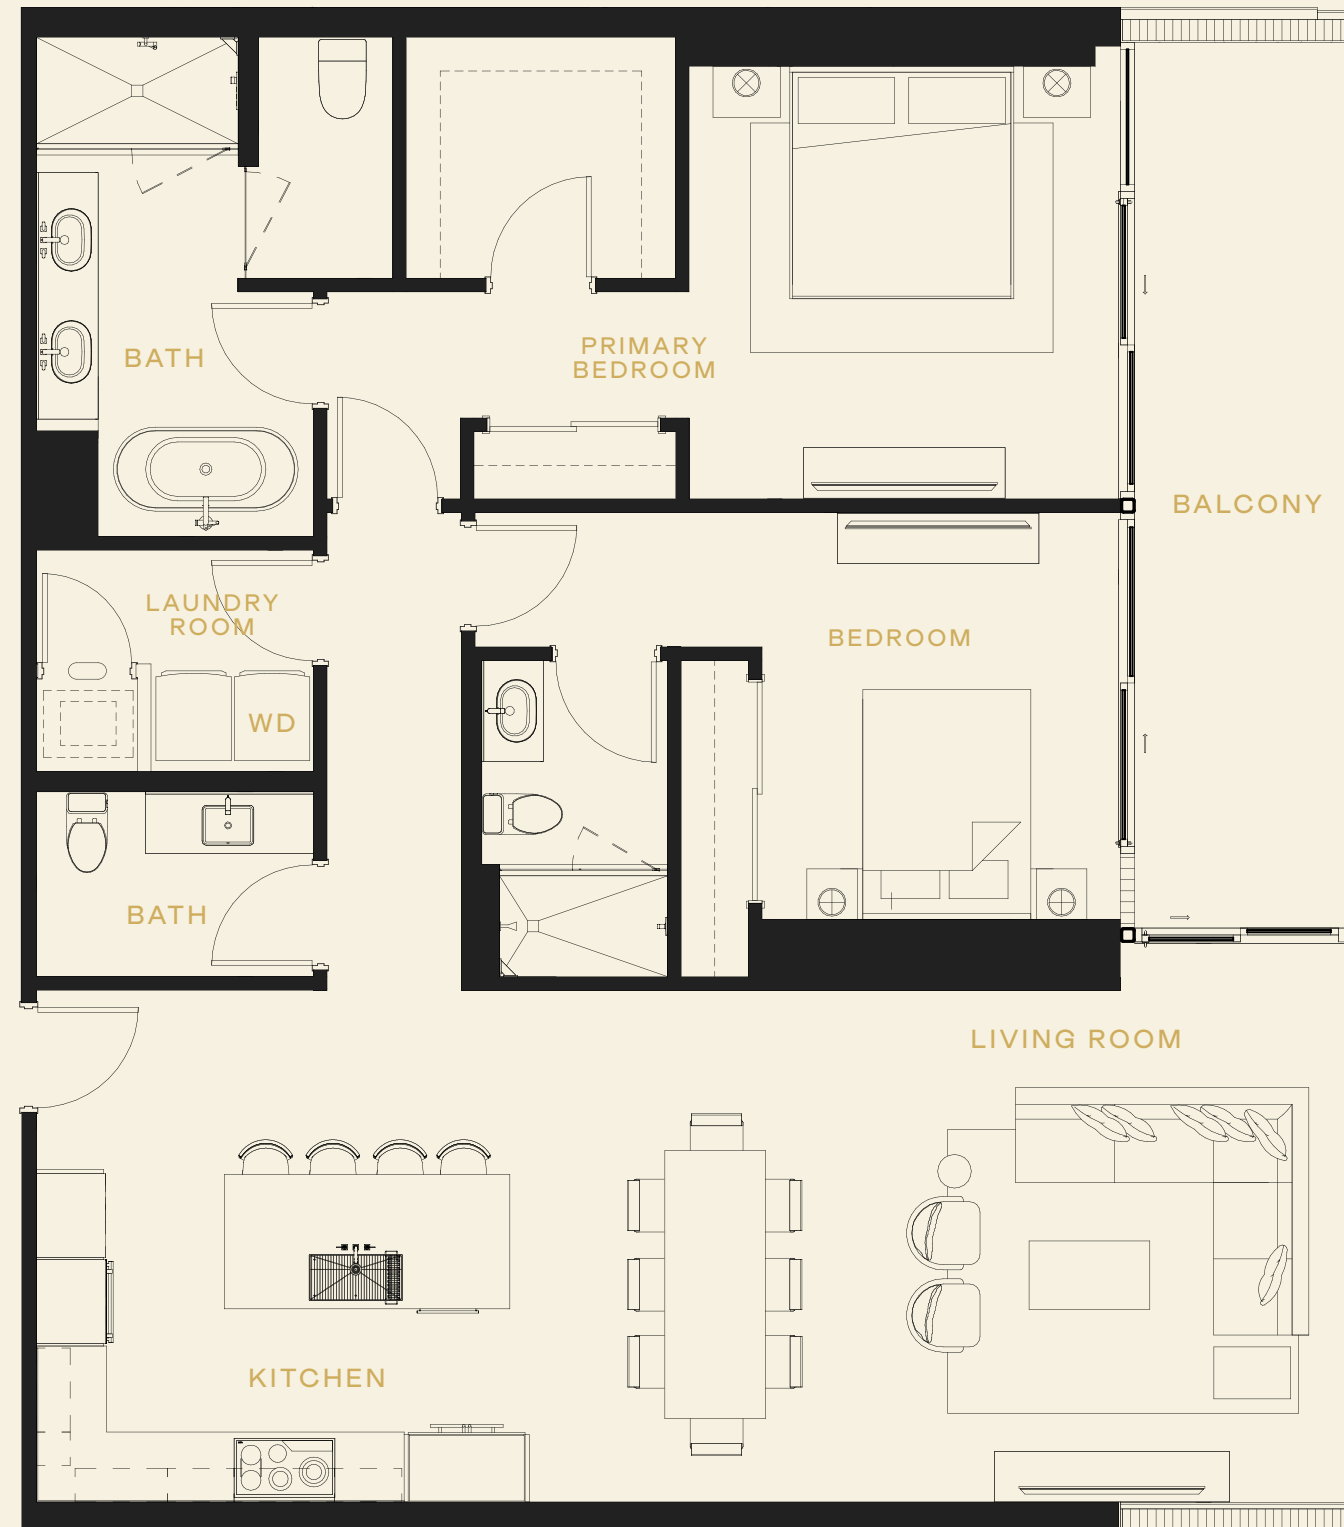

EXT SQ FT

180

TOTAL SQ FT

1762

HOTEL

ORA

+ PRIVATE RESIDENCES

FLOORS

36-39

MODEL

PH 4

BED

2

BATH

2.5

INT SQ FT

FLOORS

36-39

MODEL

PH 7

BED

2

BATH

2

2.5

INT SQ FT

1902

EXT SQ FT

360

TOTAL SQ FT

2262

HOTEL