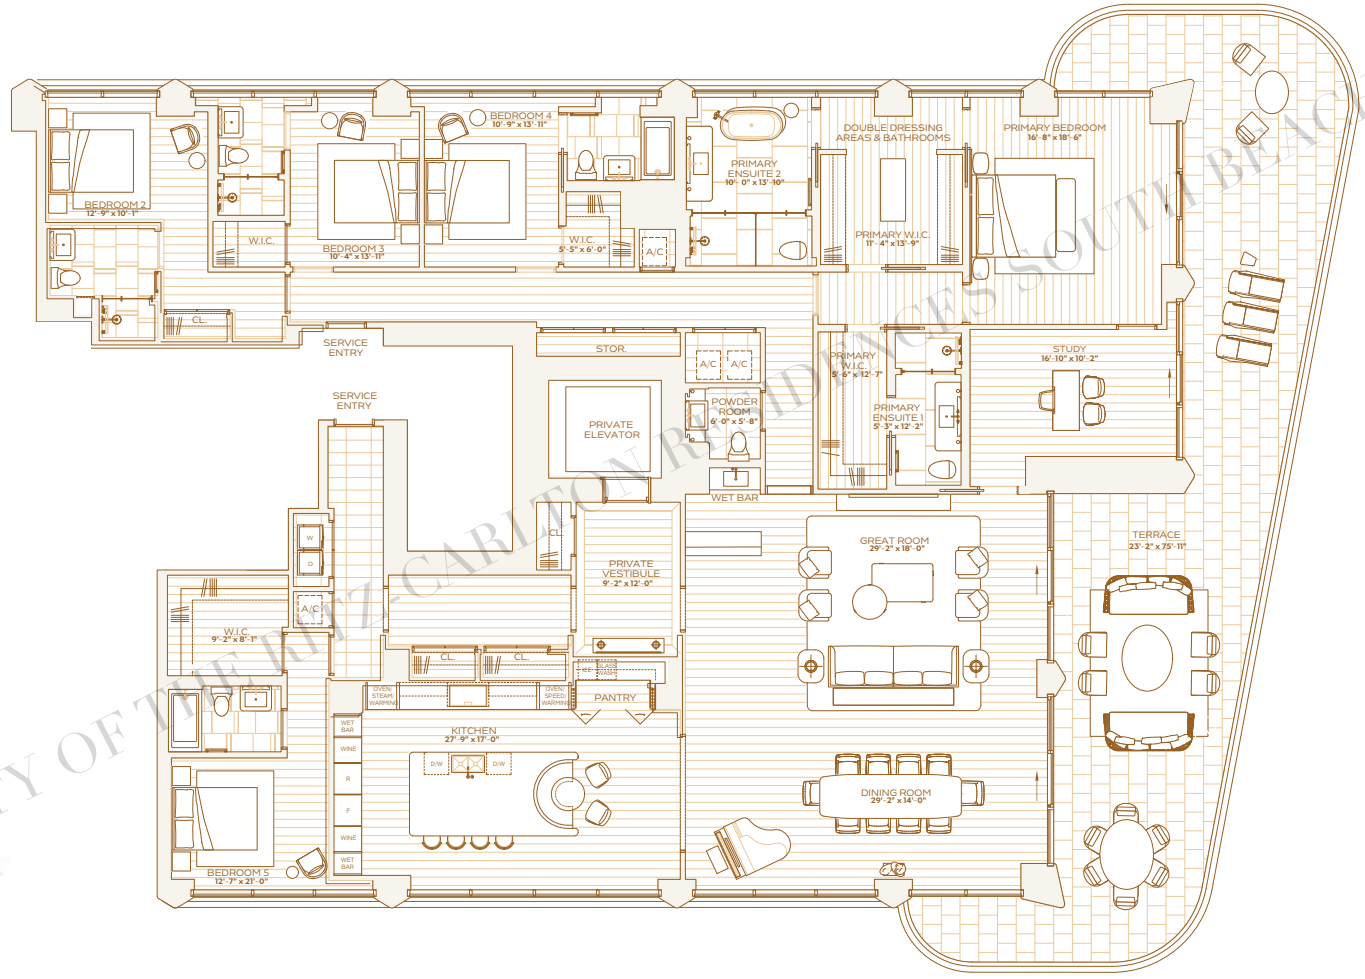

## RESIDENCE A LEVEL 11 & 12

FIVE BEDROOMS  
SIX BATHROOMS  
POWDER ROOM

INTERIOR  
4,481 SQ. FT / 416 SQ. M

EXTERIOR  
1,040 SQ. FT / 97 SQ. M

TOTAL  
5,521 SQ. FT / 513 SQ. M

OCEAN

## RESIDENCE A LEVEL 14 - 16

FIVE BEDROOMS  
STUDY  
SIX BATHROOMS  
POWDER ROOM

**INTERIOR**  
4,520 SQ. FT. / 420 SQ. M

**EXTERIOR**  
1,040 SQ. FT. / 97 SQ. M

**TOTAL**  
5,560 SQ. FT. / 517 SQ. M