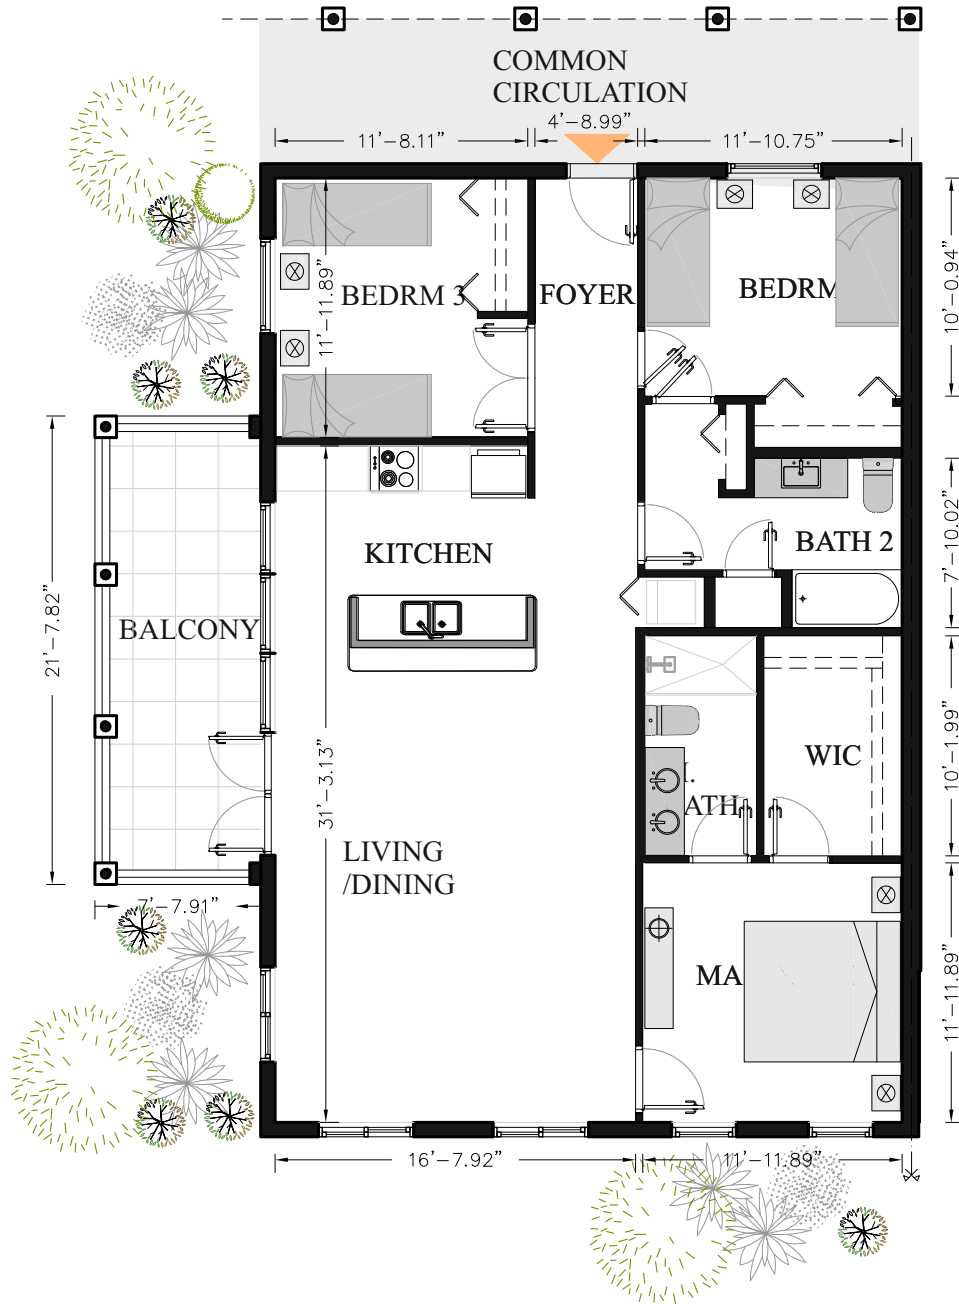

The Crescent

at Reunion

Emilia 3BD/2BA (Corner)
Sq Ft: 1350