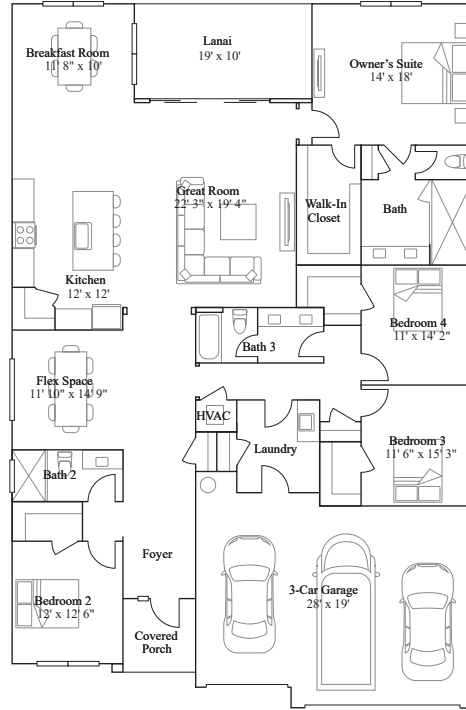

Basil

4 bd . 3 ba . 2,566 ft²

1st Floor

Available Exteriors

Exterior D1

Exterior E1

Exterior E2