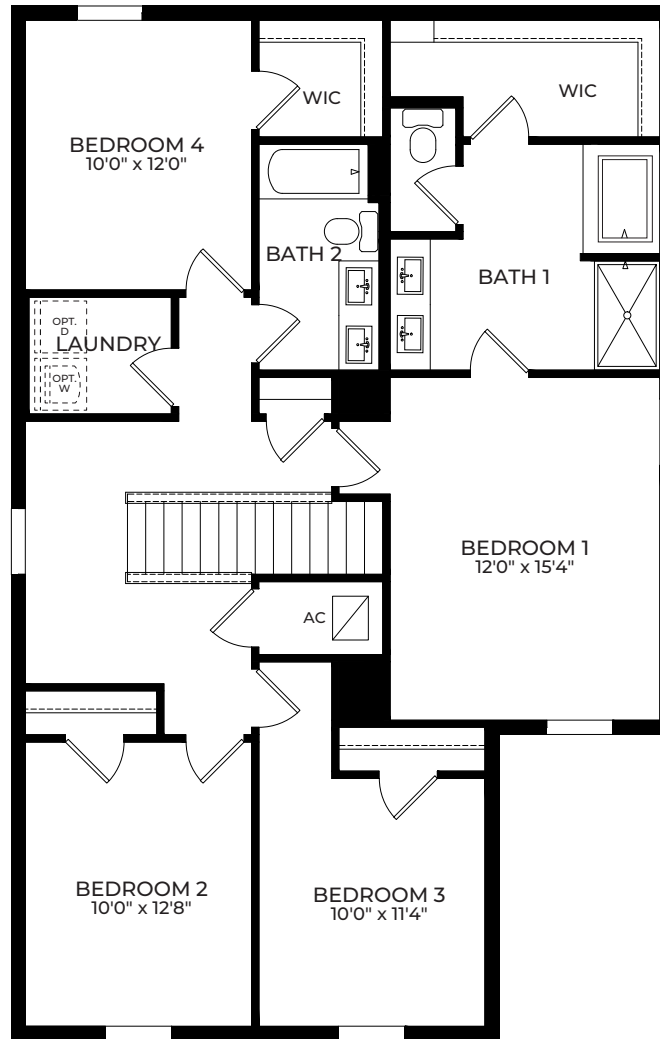

Classic

Coastal

AISLE

Contemporary

Modern

FIRST FLOOR

SECOND FLOOR

AISLE

4 Bedrooms
2.5 Bathrooms
2-Car Garage

1st Floor A/C Sq. Ft.....	774
2nd Floor A/C Sq. Ft.....	1,272
Total A/C Sq. Ft.....	2,046
Covered Entry.....	51
2-Car Garage.....	448
Total Sq. Ft.....	2,545