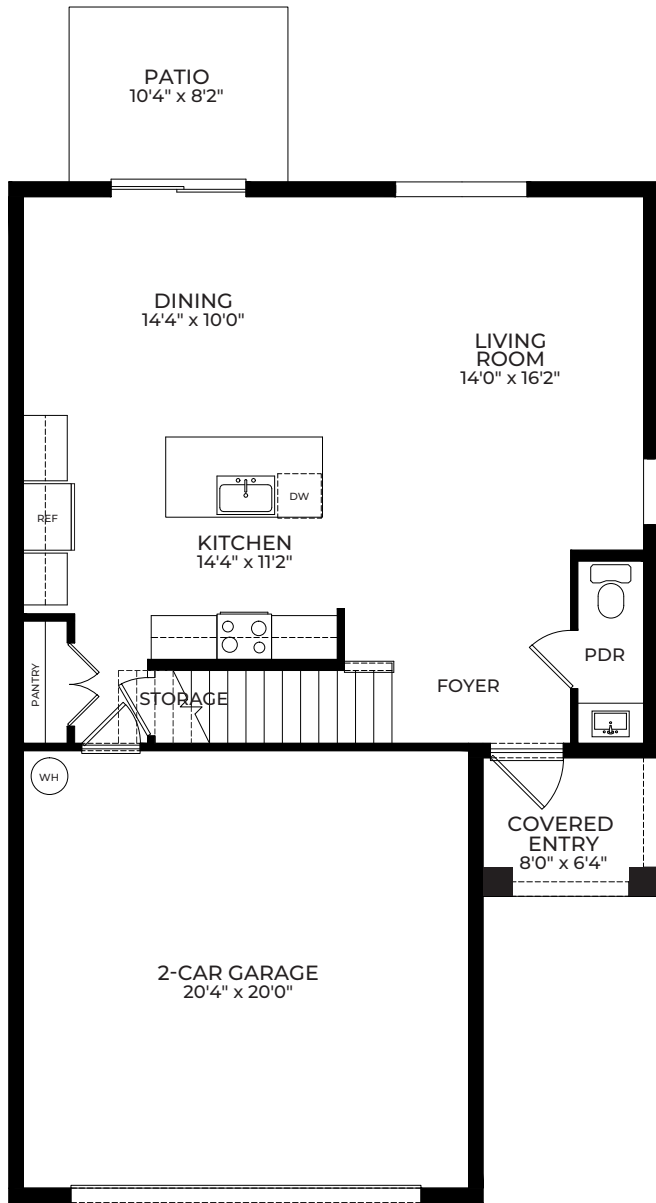

Classic

Coastal

AISLE

Contemporary

Modern

FIRST FLOOR

SECOND FLOOR

AISLE

4 Bedrooms
2.5 Bathrooms
2-Car Garage

1st Floor A/C Sq. Ft.....	774
2nd Floor A/C Sq. Ft.....	1,272
Total A/C Sq. Ft.....	2,046
Covered Entry.....	51
2-Car Garage.....	448
Total Sq. Ft.....	2,545