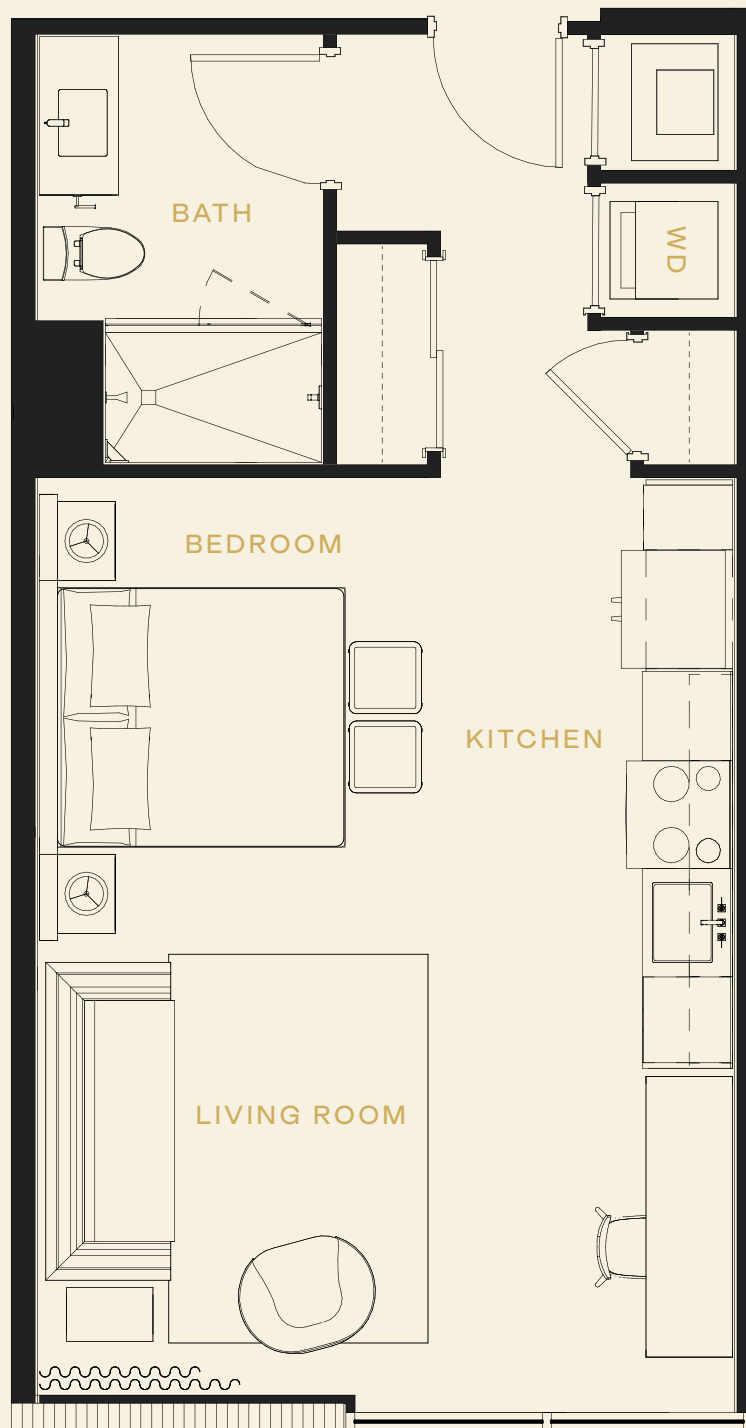

FLOORS

18-35

STUDIO

BATH

INT SQ FT

EXT SQ FT

Zita

1

684

127

FLOORS

18-35

STUDIO

BATH

INT SQ FT

Paola

1

572

FLOORS

18-35

STUDIO

BATH

INT SQ FT

Natalia

1

545

FLOORS

18-35

STUDIO

BATH

INT SQ FT

Francesca