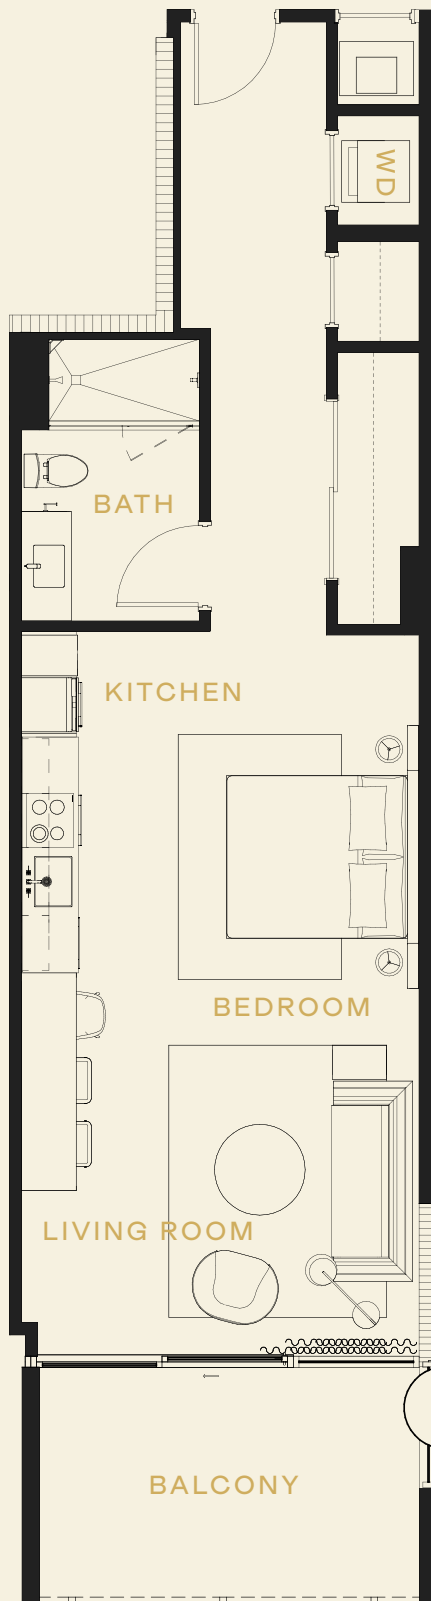

STUDIO

BATH

INT SQ FT

EXT SQ FT

Donella

1

577

133

FLOORS

18-35

STUDIO

BATH

INT SQ FT

EXT SQ FT

Zita

1

684

127

FLOORS

18-35

STUDIO

BATH

INT SQ FT

Paola

1

572

FLOORS

18-35

STUDIO

BATH

INT SQ FT

Natalia