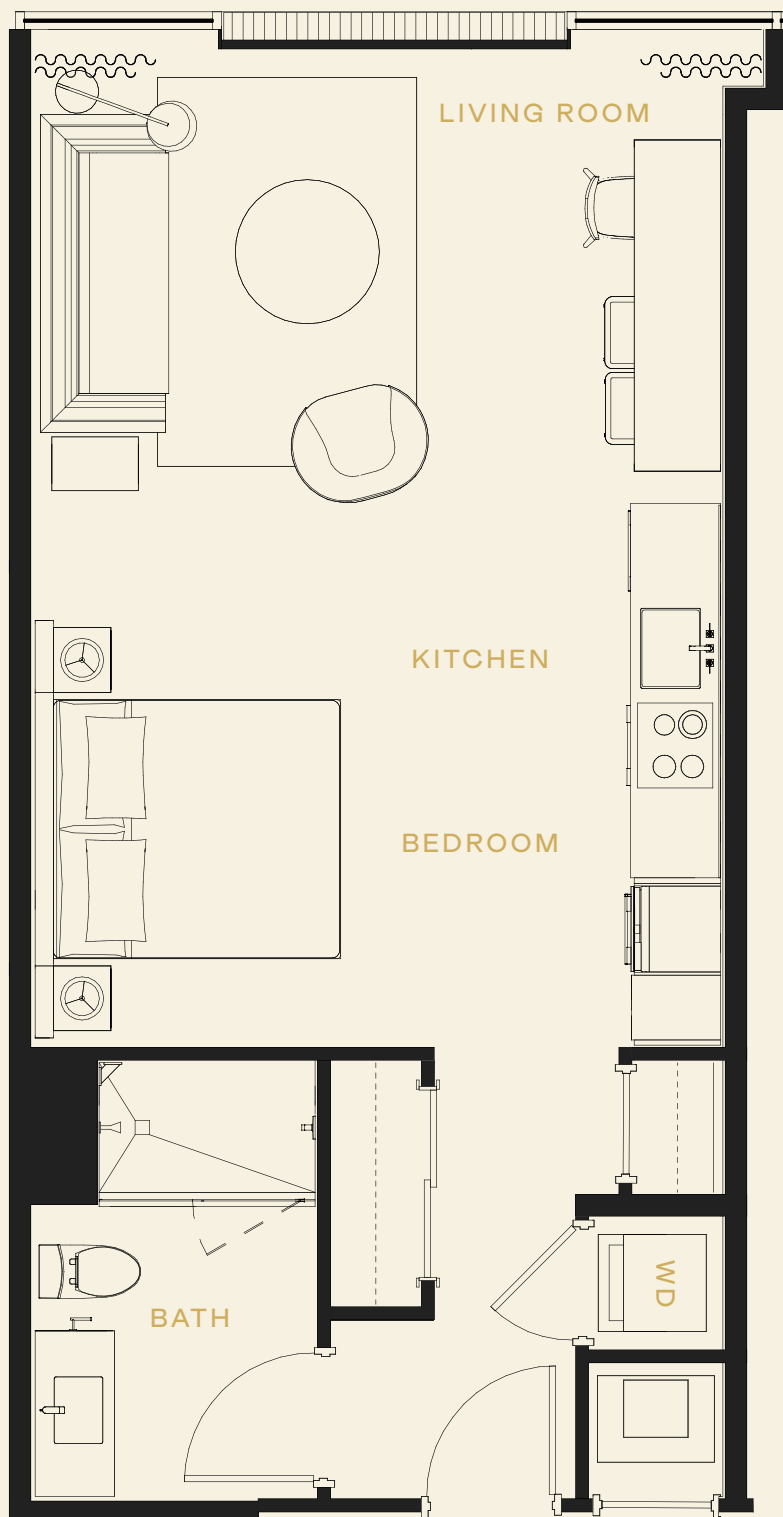

FLOORS

18-35

STUDIO

BATH

INT SQ FT

EXT SQ FT

Zita

1

507

FLOORS

18-35

STUDIO

BATH

INT SQ FT

Bianca

1

575

FLOORS

18-35

STUDIO

BATH

INT SQ FT

Emilia

1

578

FLOORS

18-35