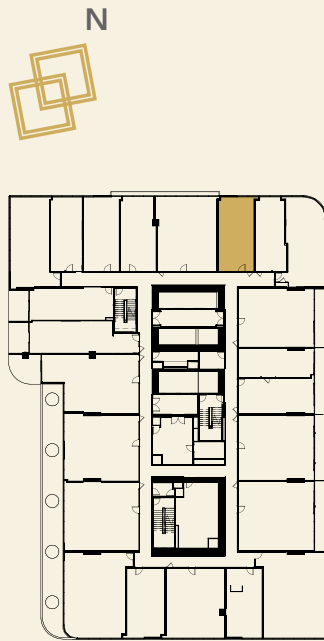

STUDIO

BATH

INT SQ FT

EXT SQ FT

Donella

1

577

133

FLOORS

18-35

STUDIO

BATH

INT SQ FT

EXT SQ FT

Zita

1

575

FLOORS

18-35

STUDIO

BATH

INT SQ FT

Emilia

1

578

FLOORS

18-35