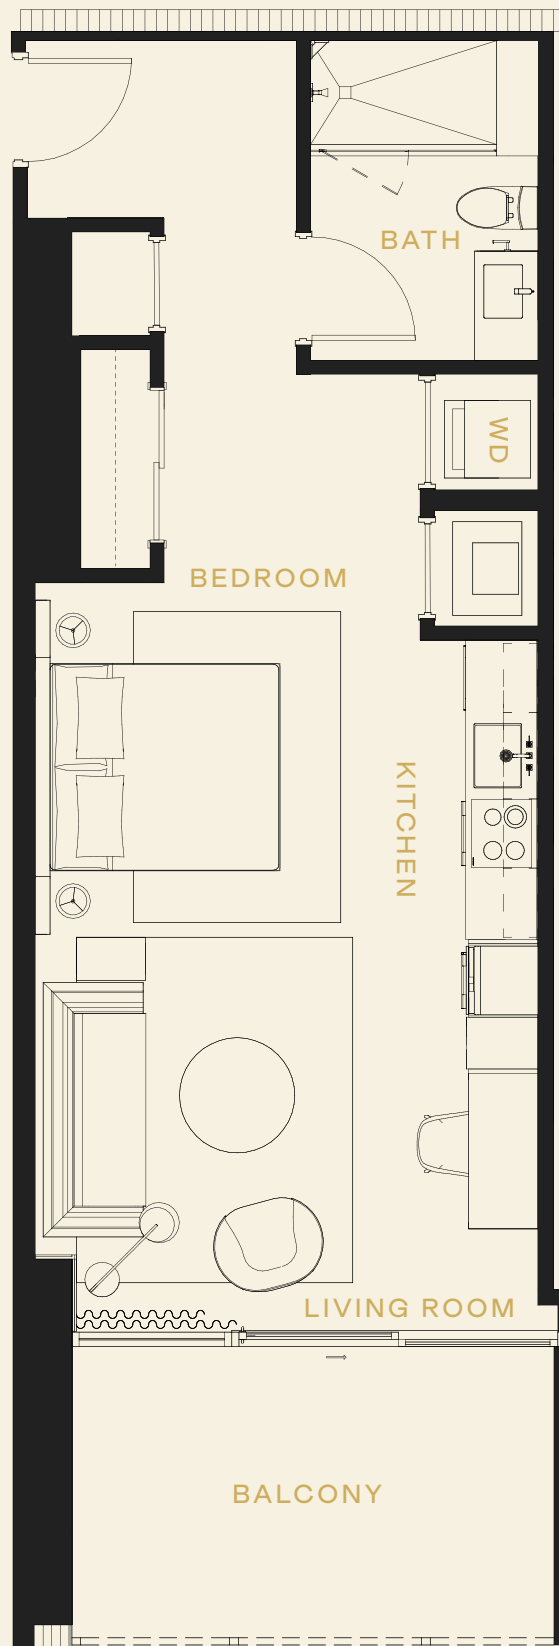

STUDIO

BATH

INT SQ FT

EXT SQ FT

Donella

1

577

133

FLOORS

18-35

STUDIO

BATH

INT SQ FT

EXT SQ FT

Zita

1

684

127

FLOORS

18-35

STUDIO

BATH

INT SQ FT

Paola

1

572

FLOORS

18-35

STUDIO

BATH

INT SQ FT

Natalia