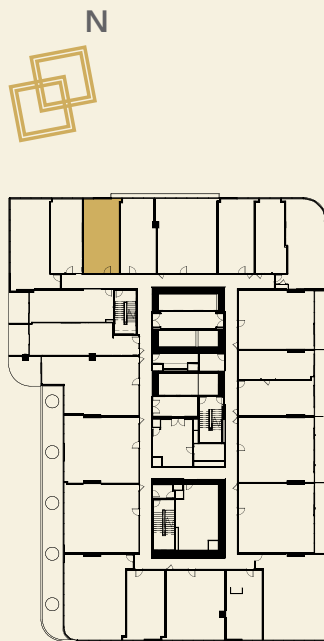

STUDIO

BATH

INT SQ FT

EXT SQ FT

Donella

1

577

133

507

FLOORS

18-35

STUDIO

BATH

INT SQ FT

Bianca

1

575

FLOORS

18-35

STUDIO

BATH

INT SQ FT

Emilia

1

578

FLOORS

18-35