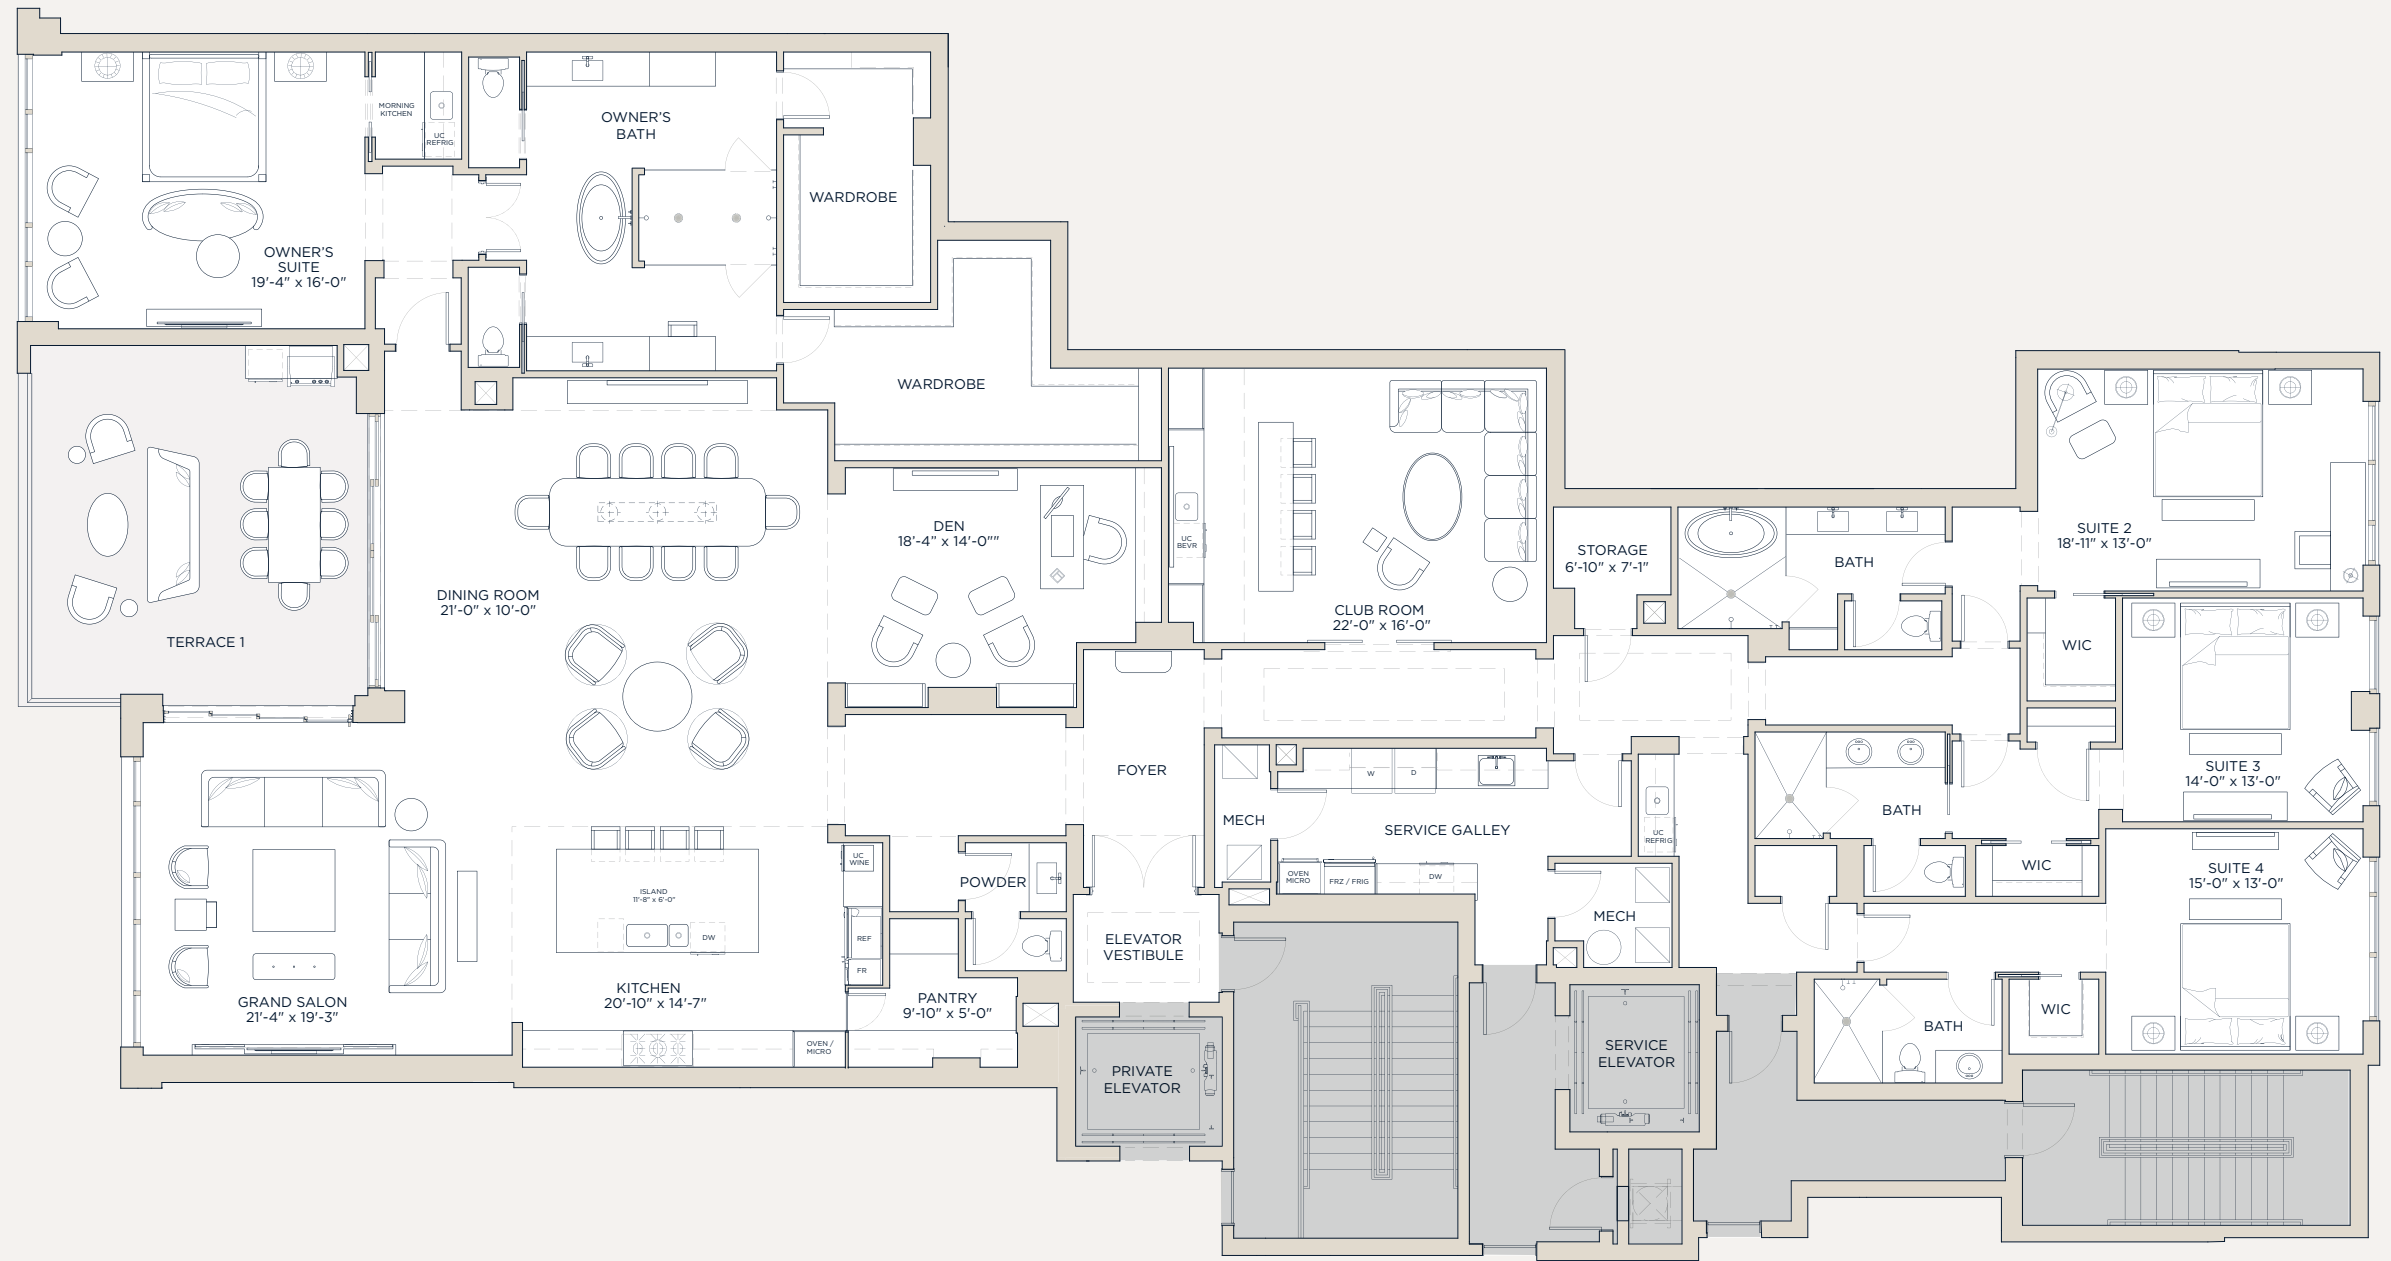

RESIDENCE SIX

4 BED | 4.5 BATH + DEN + CLUB ROOM

Interior: 5,739 sq. ft.

Exterior: 427 sq. ft.

Total Living Area: 6,166 sq. ft.

- OWNER'S BATH**
14'-6" x 18'-6"
- Wardrobe 1: 8'-6" x 14'-6"
- Wardrobe 2: 19'-0" x 12'-9"
- SUITE 2 BATH**
15'-5" x 7'-1"
- WIC: 5'-1" x 6'-0"
- SUITE 3 BATH**
11'-0" x 6'-2"
- WIC: 7'-2" x 3'-0"
- SUITE 4 BATH**
10'-11" x 6'-0"
- WIC: 5'-2" x 4'-3"
- TERRACE 1**
20'-0" x 20'-4"
- SERVICE GALLEY**
14'-10" x 8'-6"