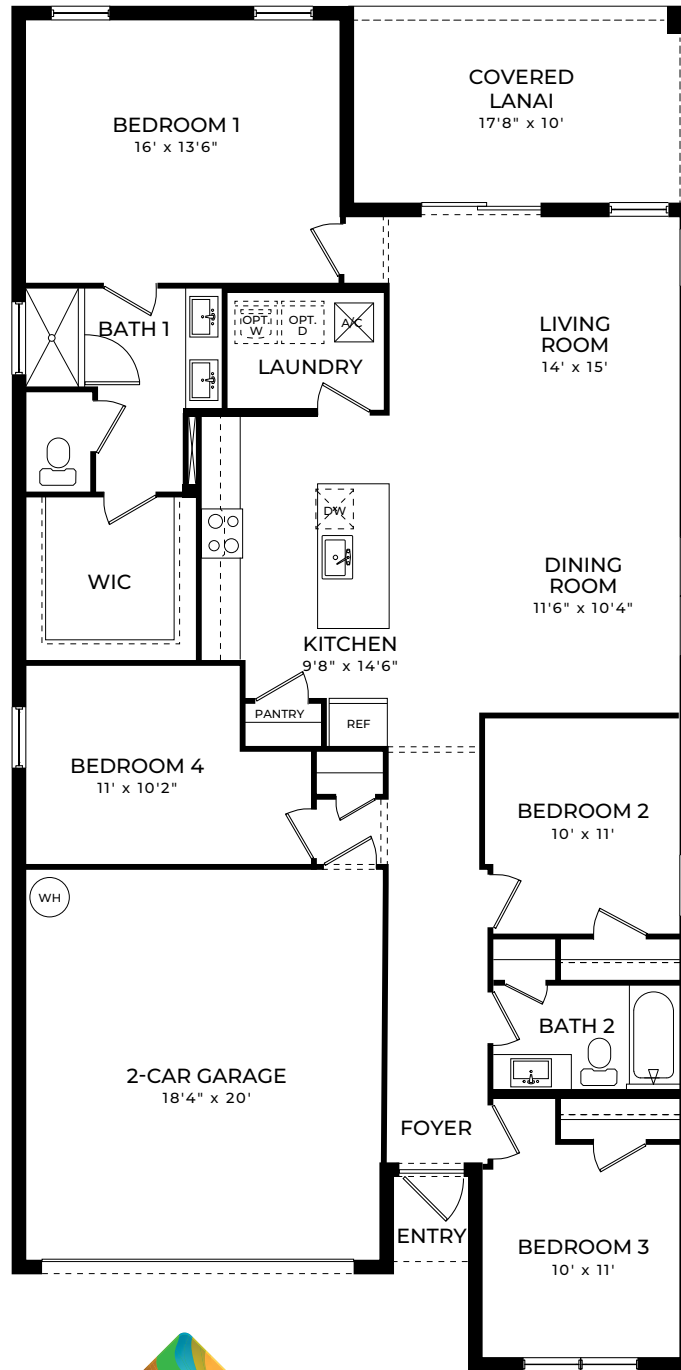

Classic

Coastal

MERRIT

Contemporary

Modern

MERRIT

4 Bedrooms
2 Bathrooms
2-Car Garage

Total A/C Sq. Ft.	1,739
Entry	20
Covered Lanai	177
2-Car Garage	396
Total Sq. Ft.	2,332

D·R·HORTON
America's Builder

HUNTERS MANOR