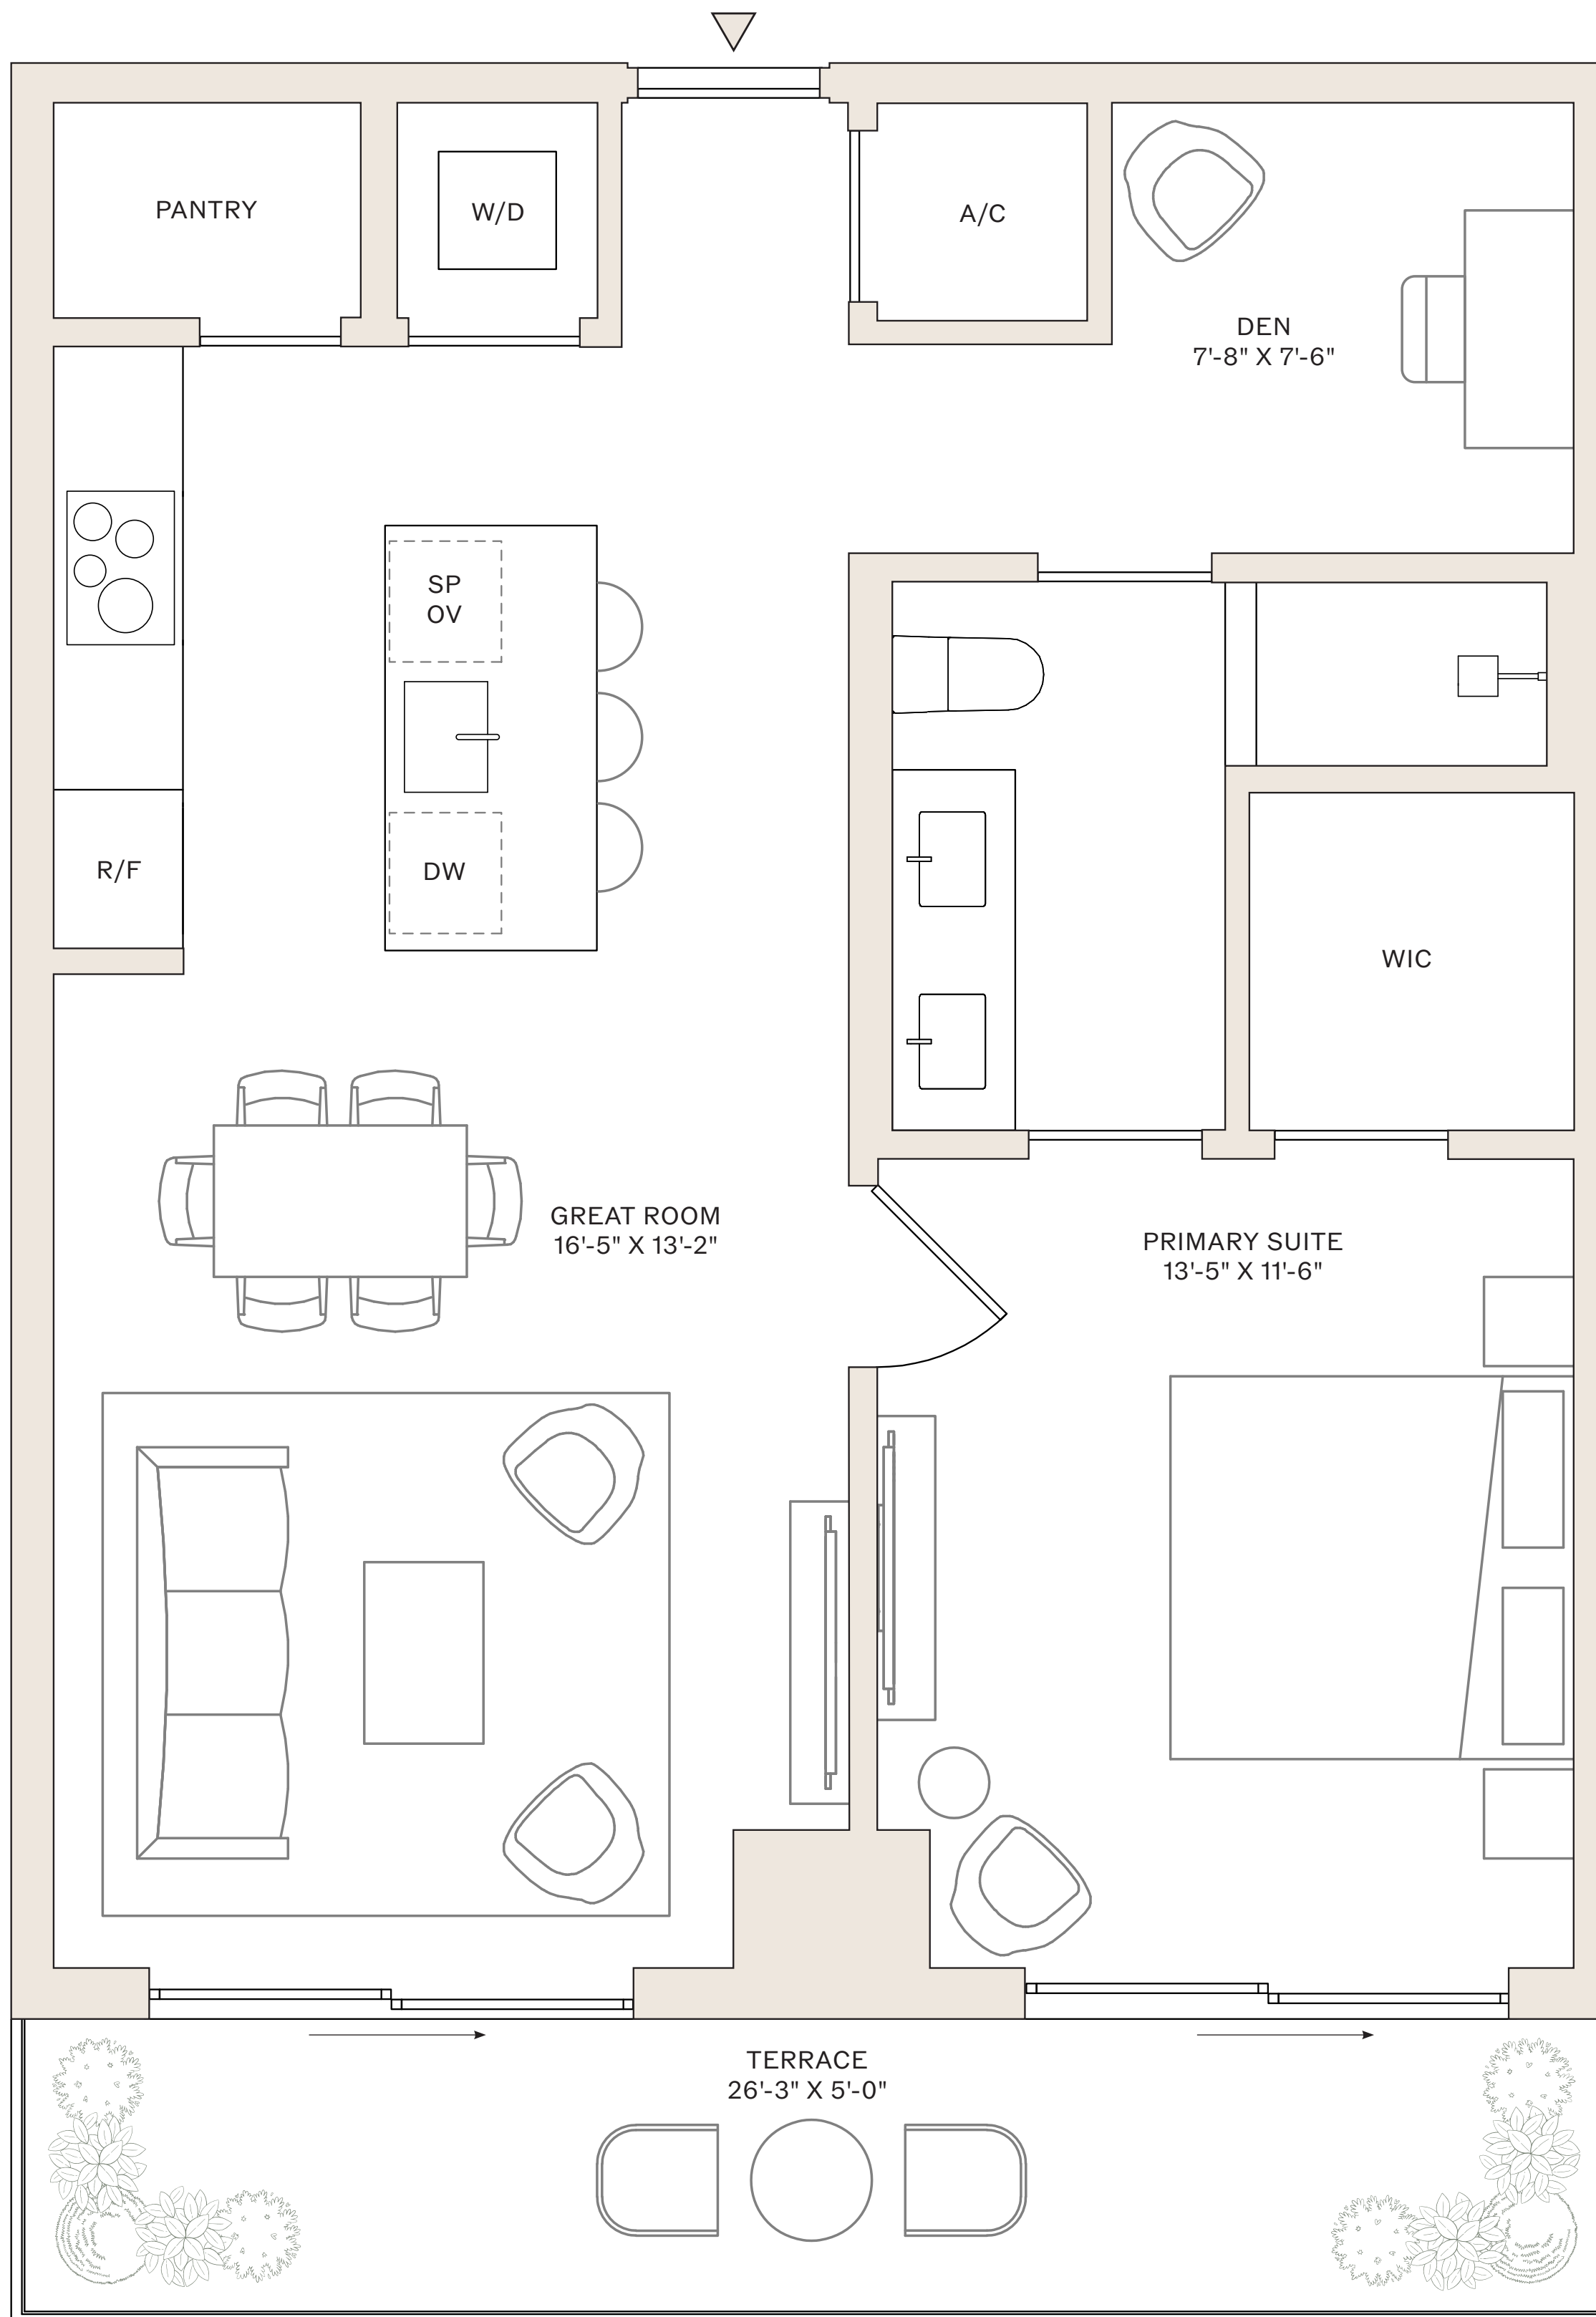

# RESIDENCES 14-29 B

1 BEDROOM + DEN  
1 BATHROOM

INTERIOR: 912 SF  
TERRACE: 146 SF

# RESIDENCES 14-29 F

1 BEDROOM + DEN  
1 BATHROOM

INTERIOR: 834 SF  
TERRACE: 126 SF

SCALE: 7/16" = 1'