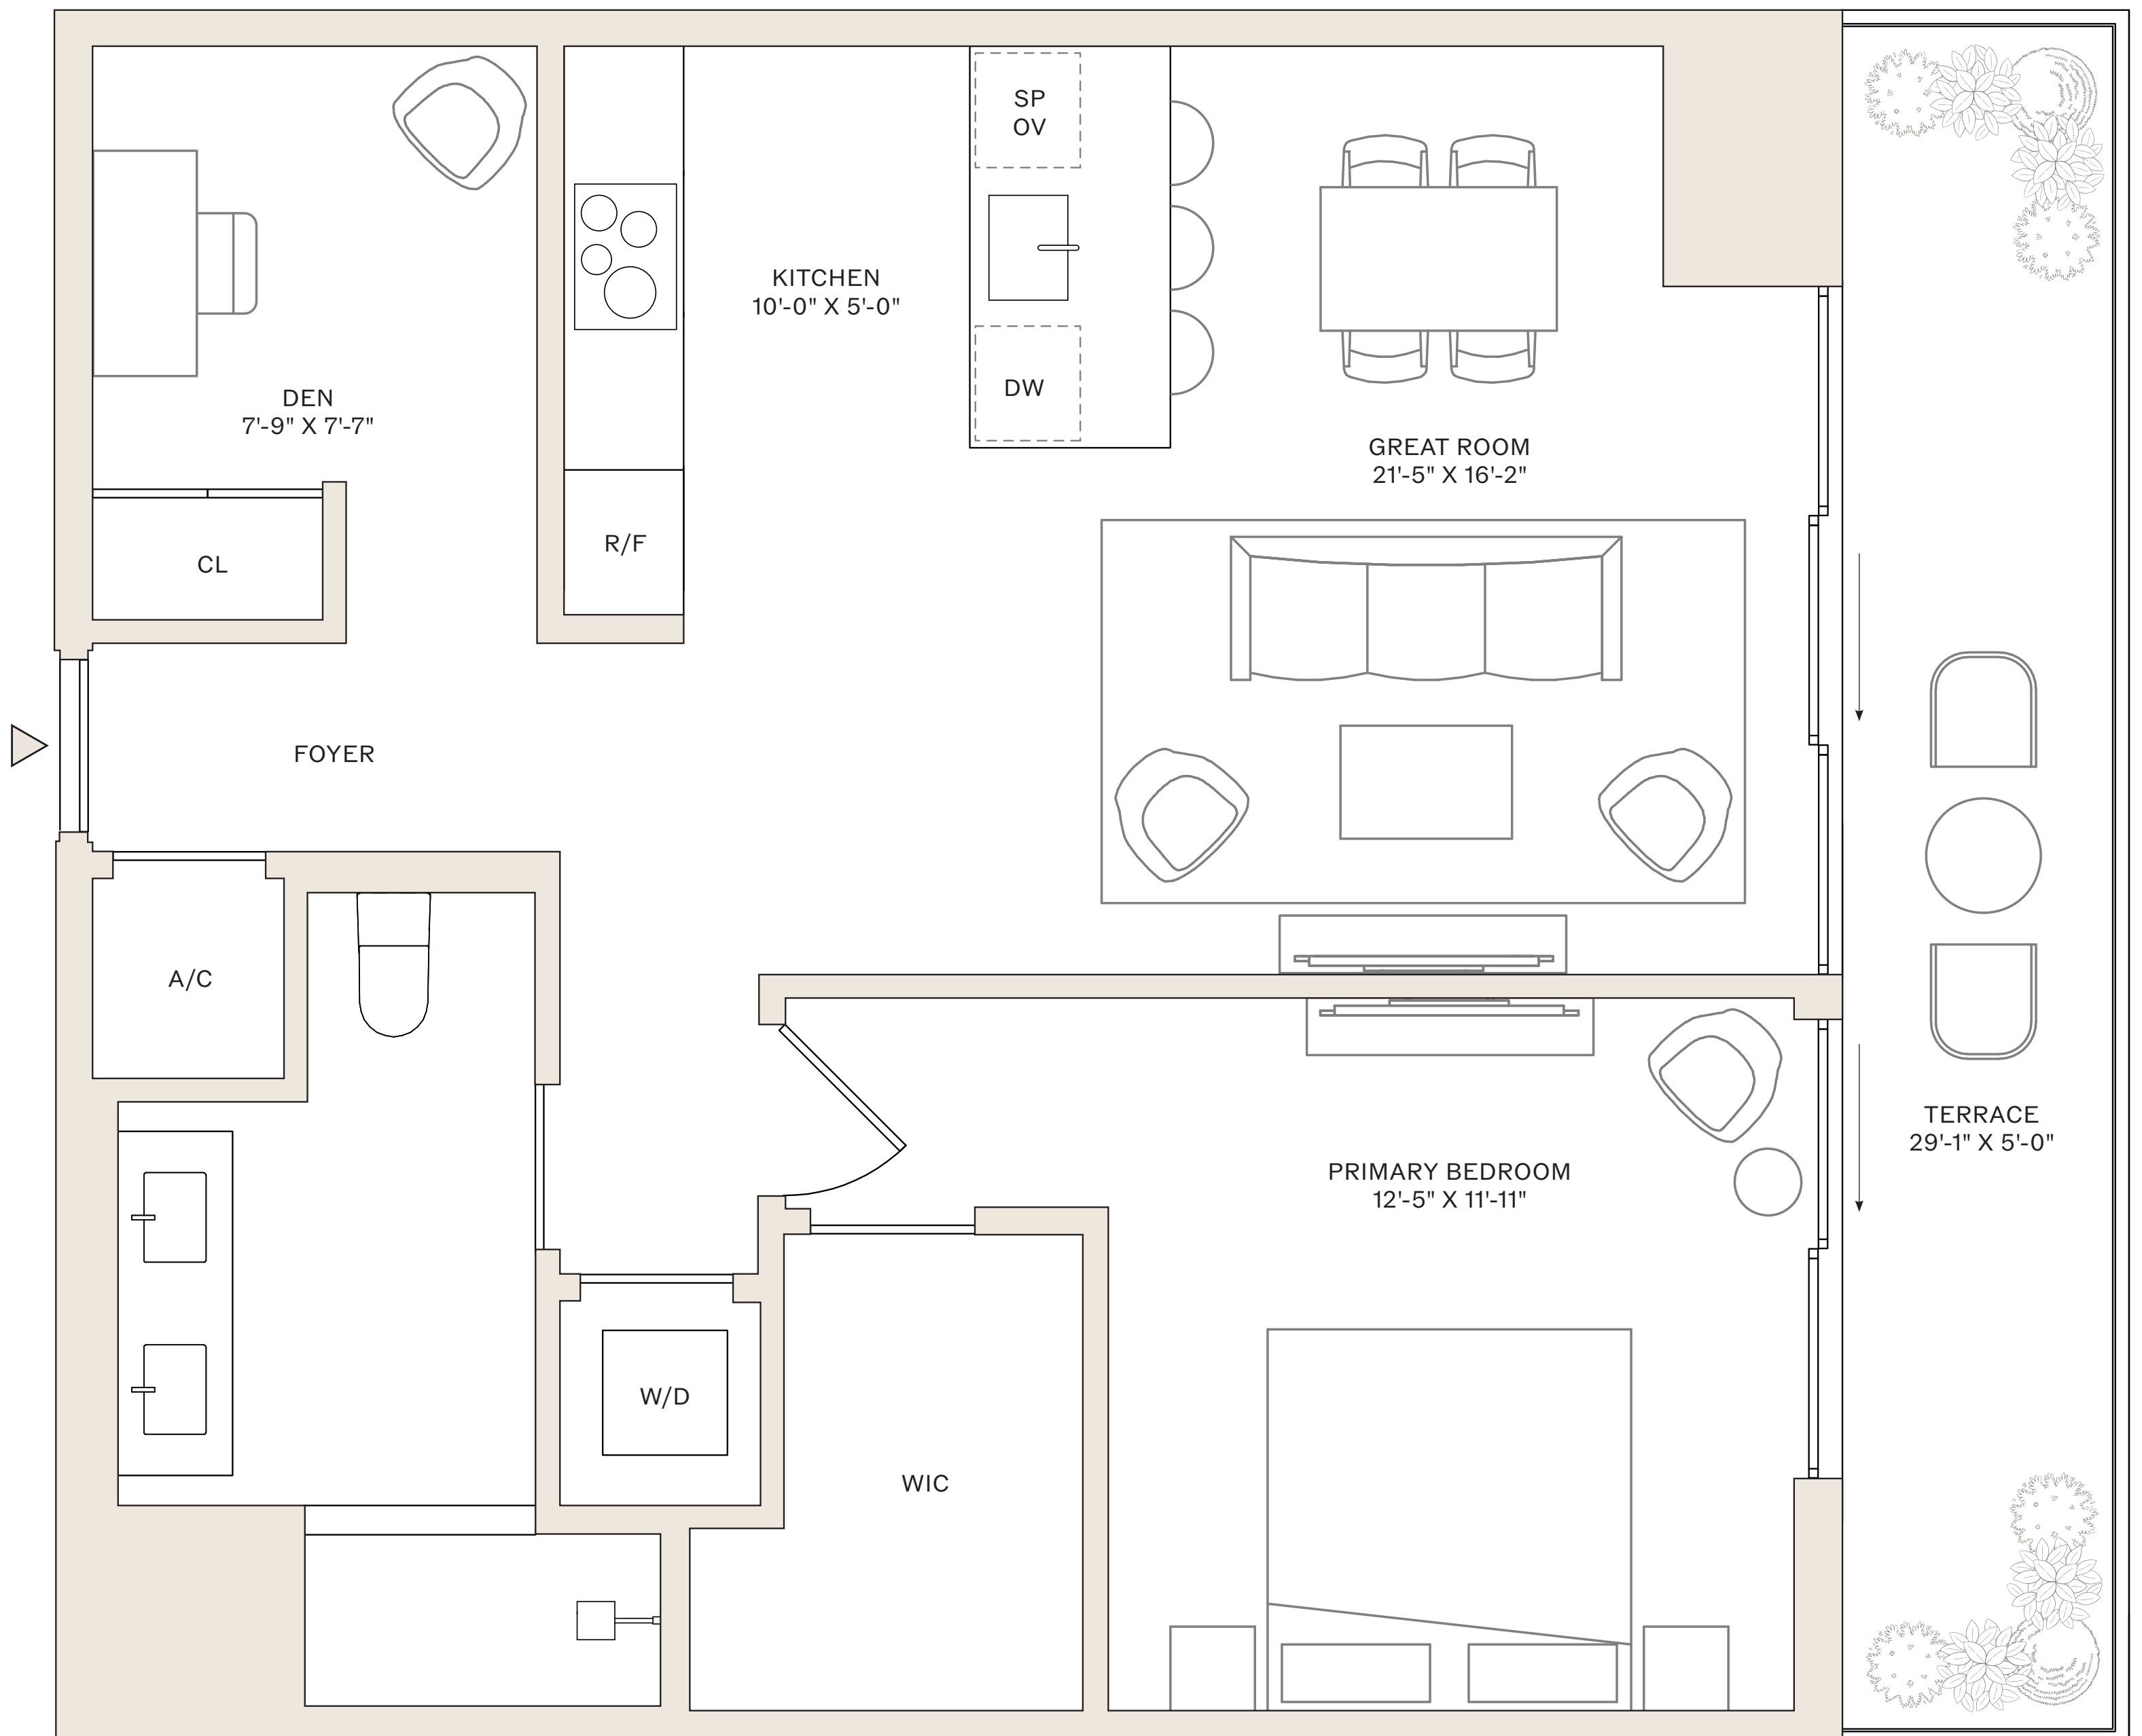

# 1 Bedroom + Den Residences

# RESIDENCES 14-29 B

1 BEDROOM + DEN  
1 BATHROOM

INTERIOR: 912 SF  
TERRACE: 146 SF

# RESIDENCES 14-29 F

1 BEDROOM + DEN  
1 BATHROOM

INTERIOR: 834 SF  
TERRACE: 126 SF

SCALE: 7/16" = 1'