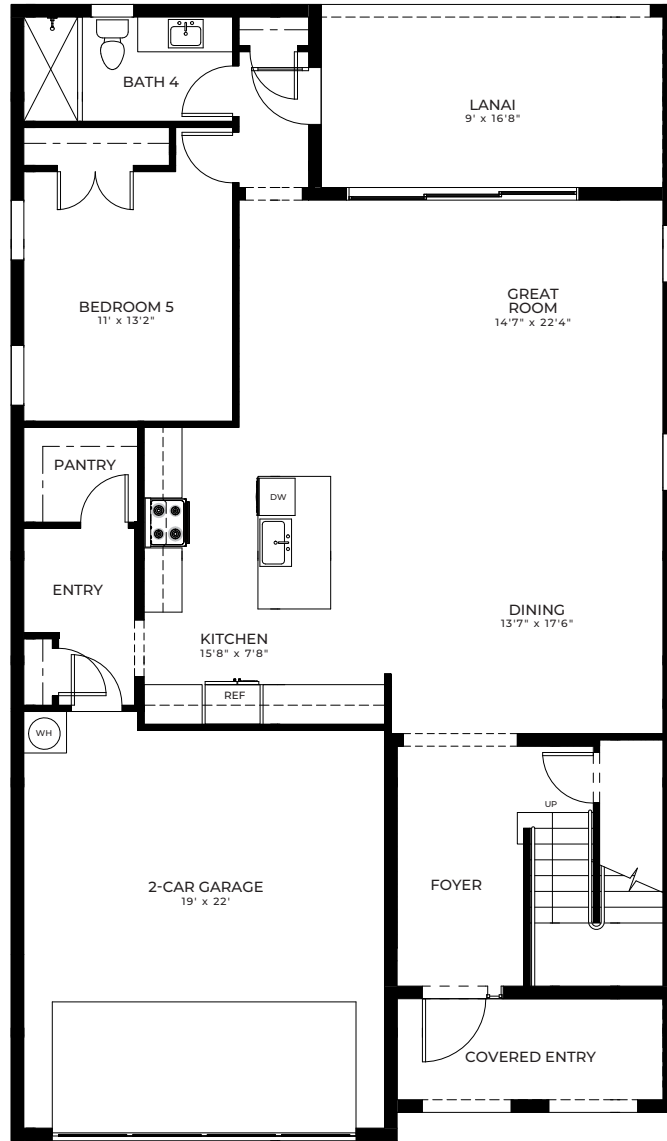

## PONTE VEDRA

5 Bedrooms  
4 Bathrooms  
Upstairs Living  
2-Car Garage

|                              |              |
|------------------------------|--------------|
| 1st Floor A/C Sq. Ft.....    | 1,363        |
| 2nd Floor A/C Sq. Ft.....    | 1,696        |
| <b>Total A/C Sq. Ft.....</b> | <b>3,059</b> |
| Entry.....                   | 88           |
| Covered Lanai.....           | 180          |
| 2-Car Garage.....            | 447          |
| <b>Total Sq. Ft.....</b>     | <b>3,774</b> |