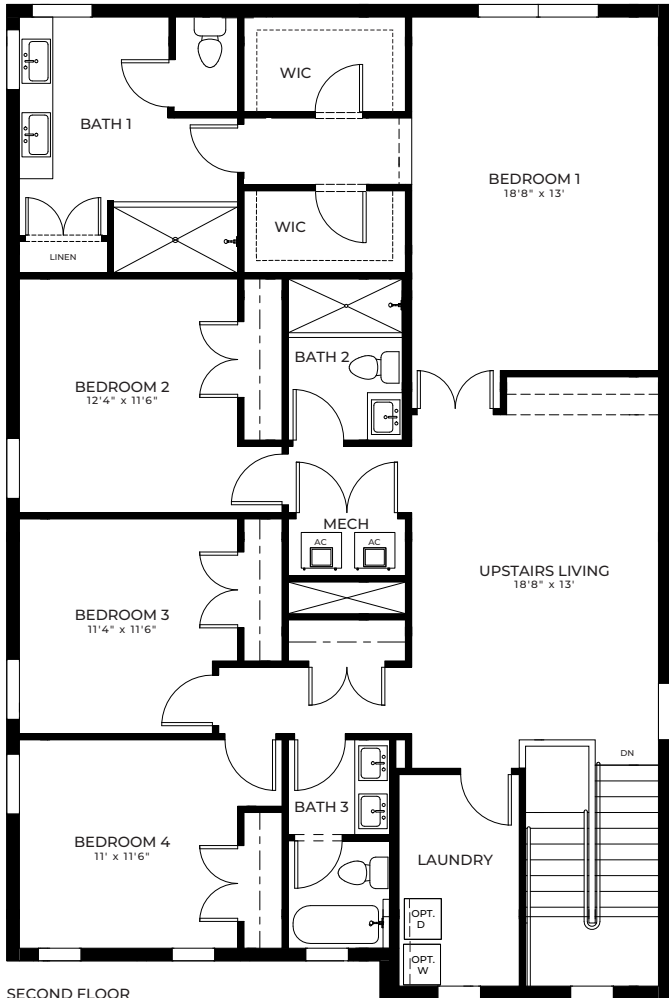

## PONTE VEDRA

5 Bedrooms  
4 Bathrooms  
Upstairs Living  
2-Car Garage

|                              |              |
|------------------------------|--------------|
| 1st Floor A/C Sq. Ft.....    | 1,363        |
| 2nd Floor A/C Sq. Ft.....    | 1,696        |
| <b>Total A/C Sq. Ft.....</b> | <b>3,059</b> |
| Entry.....                   | 88           |
| Covered Lanai.....           | 180          |
| 2-Car Garage.....            | 447          |
| <b>Total Sq. Ft.....</b>     | <b>3,774</b> |