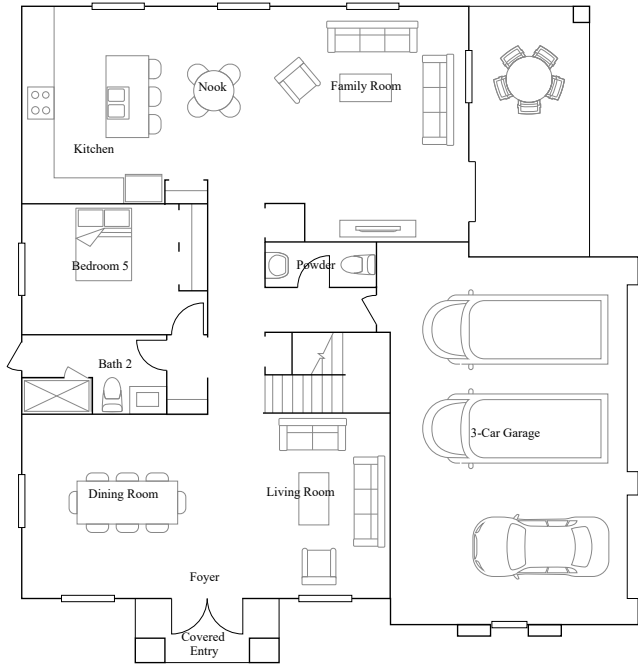

Willow

5 bd . 4 ba . 3,468 ft²

1st Floor

2nd Floor

Available Exteriors

Exterior A