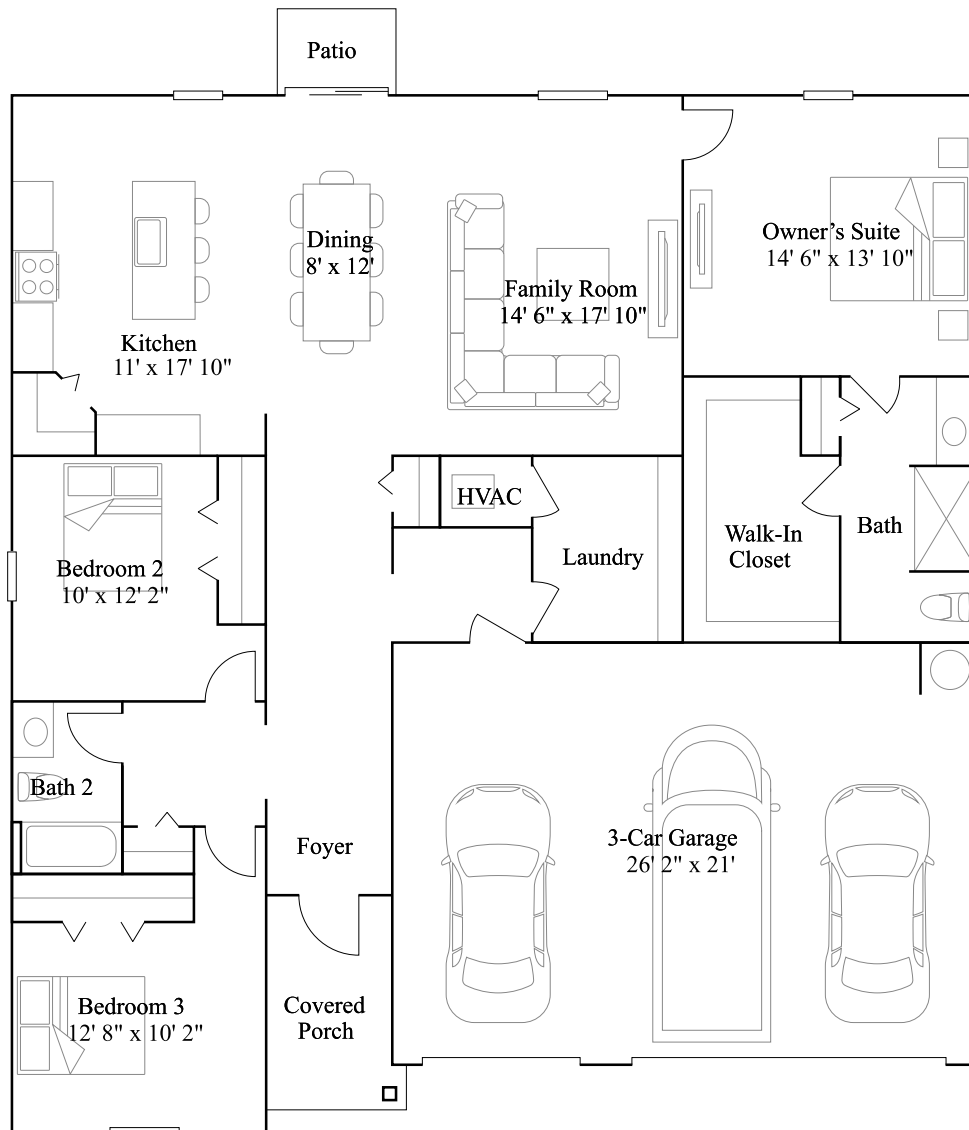

Aspire

3 bd · 2 ba · 1,843 ft²

1st Floor

Aspire

3 bd · 2 ba · 1,843 ft²

Available Exteriors

Exterior G