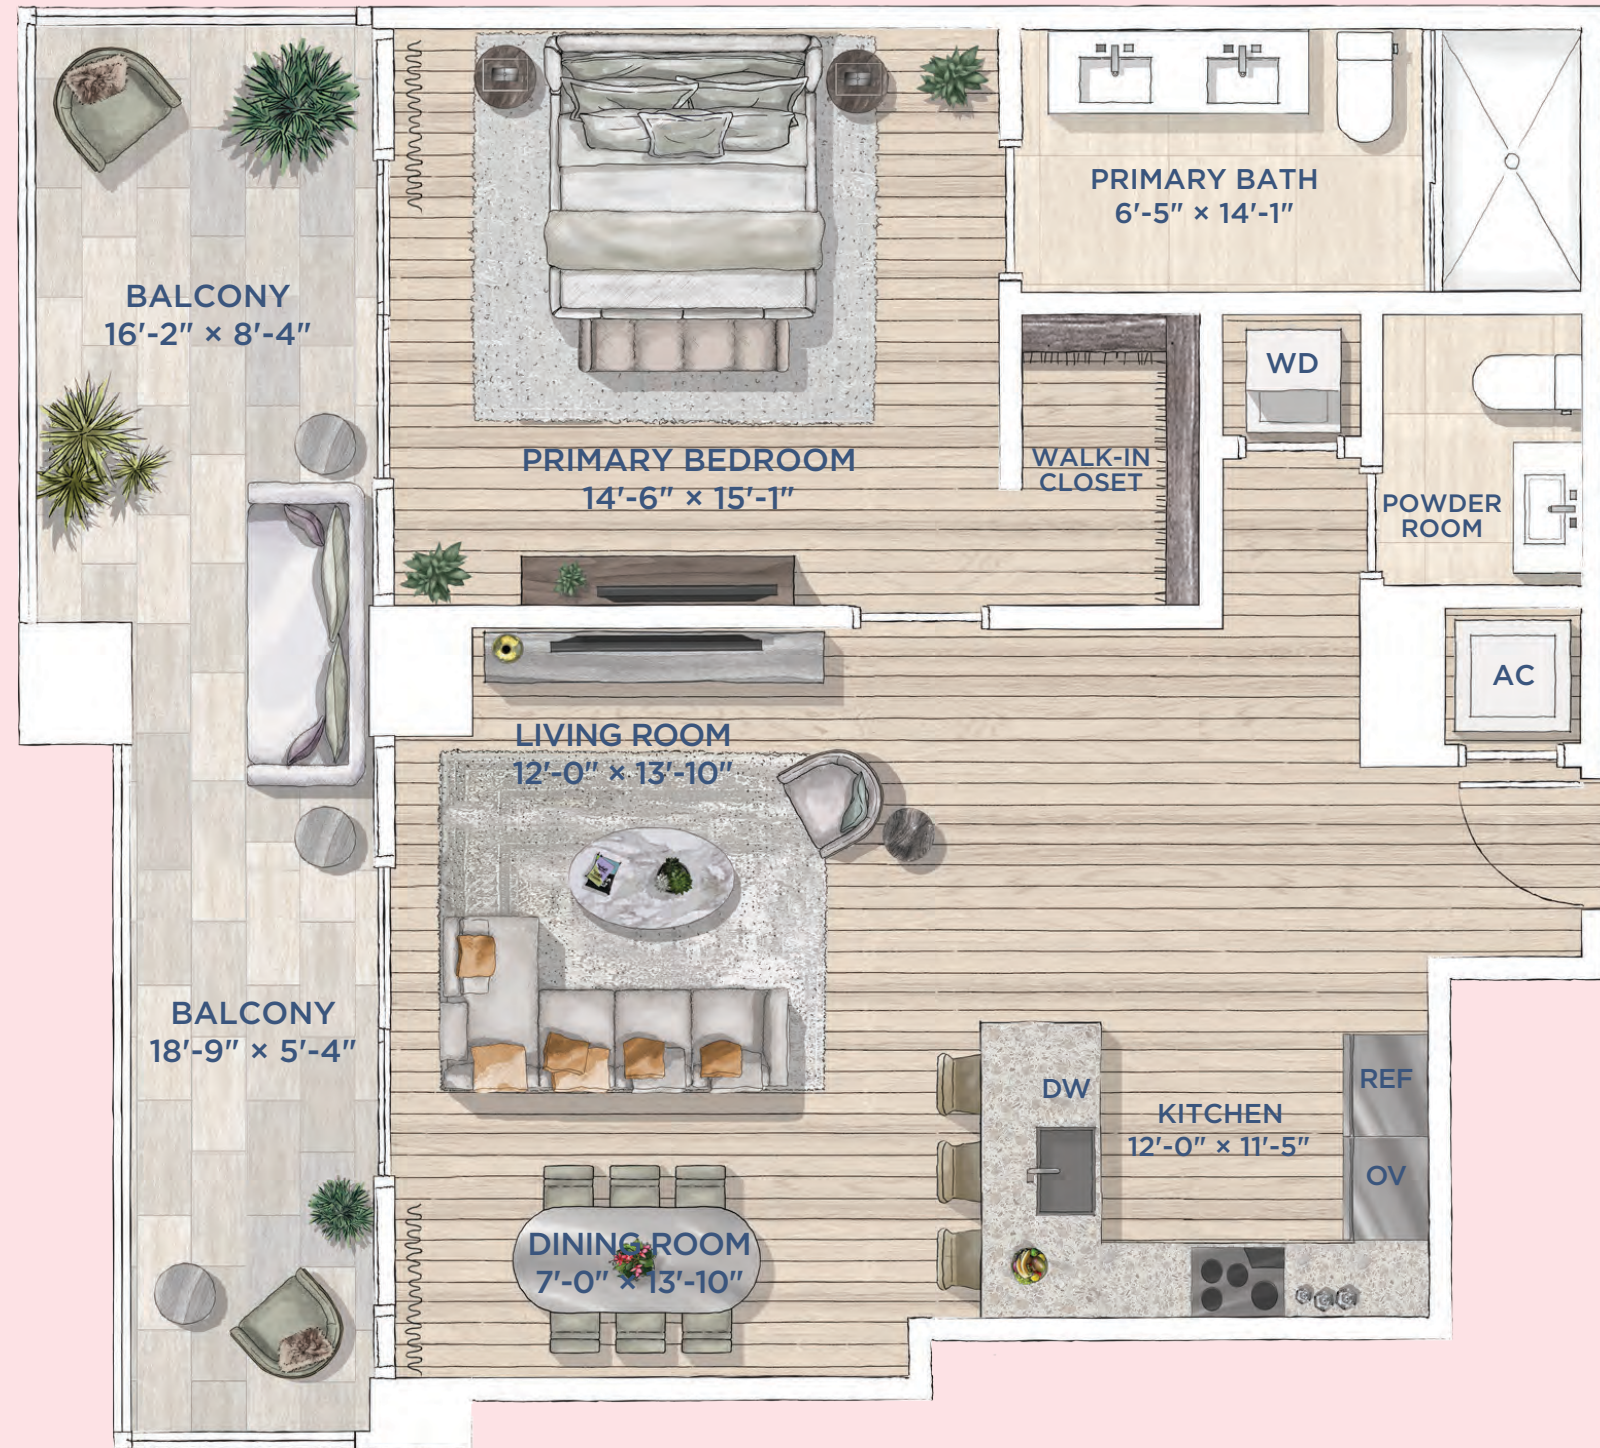

INTERIOR: 832 SQ. FT. 77 SQ. M.  
BALCONY: 156 SQ. FT. 14 SQ. M.  
TOTAL: 988 SQ. FT. 92 M.

RESIDENCE  
**12**  
LEVEL 2-7

**1 Bedrooms**  
**1.5 Bathrooms**

INTERIOR: 847 SQ. FT. 79 SQ. M.  
BALCONY: 228 SQ. FT. 21 SQ. M.  
TOTAL: 1075 SQ. FT. 100 SQ. M.

RESIDENCE  
**14**  
LEVEL 2-7

**1 Bedroom**  
**1.5 Bathrooms**

INTERIOR: 830 SQ. FT. 77 SQ. M.  
BALCONY: 156 SQ. FT. 15 SQ. M.  
TOTAL : 986 SQ. FT. 92 SQ. M.

RESIDENCE  
**17**  
 LEVEL 3-7

**1 Bedrooms**  
**1.5 Bathrooms**

INTERIOR: 996 SQ. FT. 93 SQ. M.  
 BALCONY: 258 SQ. FT. 24 SQ. M.  
 TOTAL: 1254 SQ. FT. 117 SQ. M.

RESIDENCE  
**18**  
 LEVEL 2-7

**1 Bedroom**  
**1 Bathroom**

INTERIOR: 824 SQ. FT. 77 SQ. M.  
 BALCONY: 242 SQ. FT. 22 SQ. M.  
 TOTAL: 1066 SQ. FT. 99 SQ. M.

INTERIOR: 830 SQ. FT. 77 SQ. M.  
BALCONY: 137 SQ. FT. 13 SQ. M.  
TOTAL : 967 SQ. FT. 90 SQ. M.