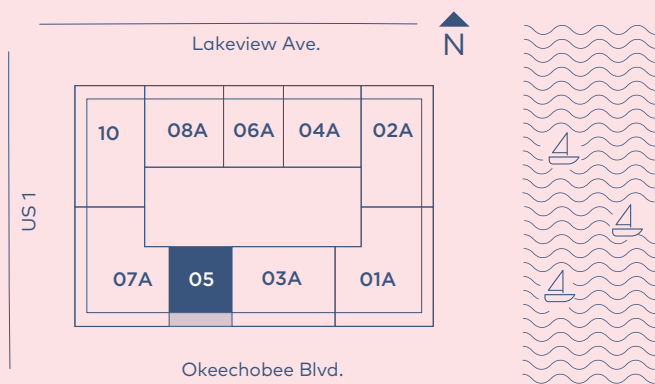

RESIDENCE  
**05**  
LEVEL 9-15

**1 Bedroom**  
**1.5 Bathrooms**

INTERIOR: 832 SQ. FT. 77 SQ. M.  
BALCONY: 157 SQ. FT. 15 SQ. M.  
TOTAL: 989 SQ. FT. 92 SQ. M.

RESIDENCE  
**06A**

LEVEL 9-15

**1 Bedroom**  
**1.5 Bathrooms**