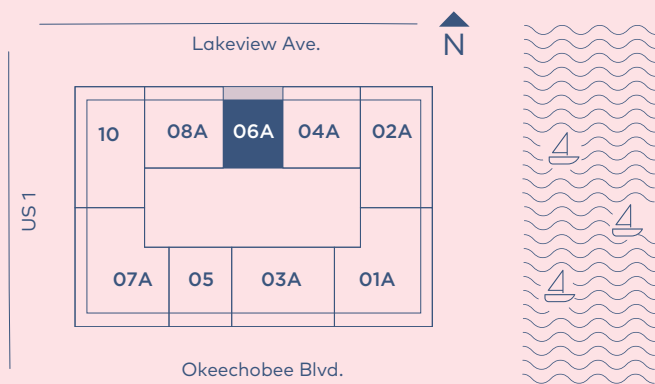

RESIDENCE
06A

LEVEL 9-15

1 Bedroom
1.5 Bathrooms

INTERIOR: 832 SQ. FT. 77 SQ. M.
BALCONY: 156 SQ. FT. 14 SQ. M.
TOTAL: 988 SQ. FT. 92 M.