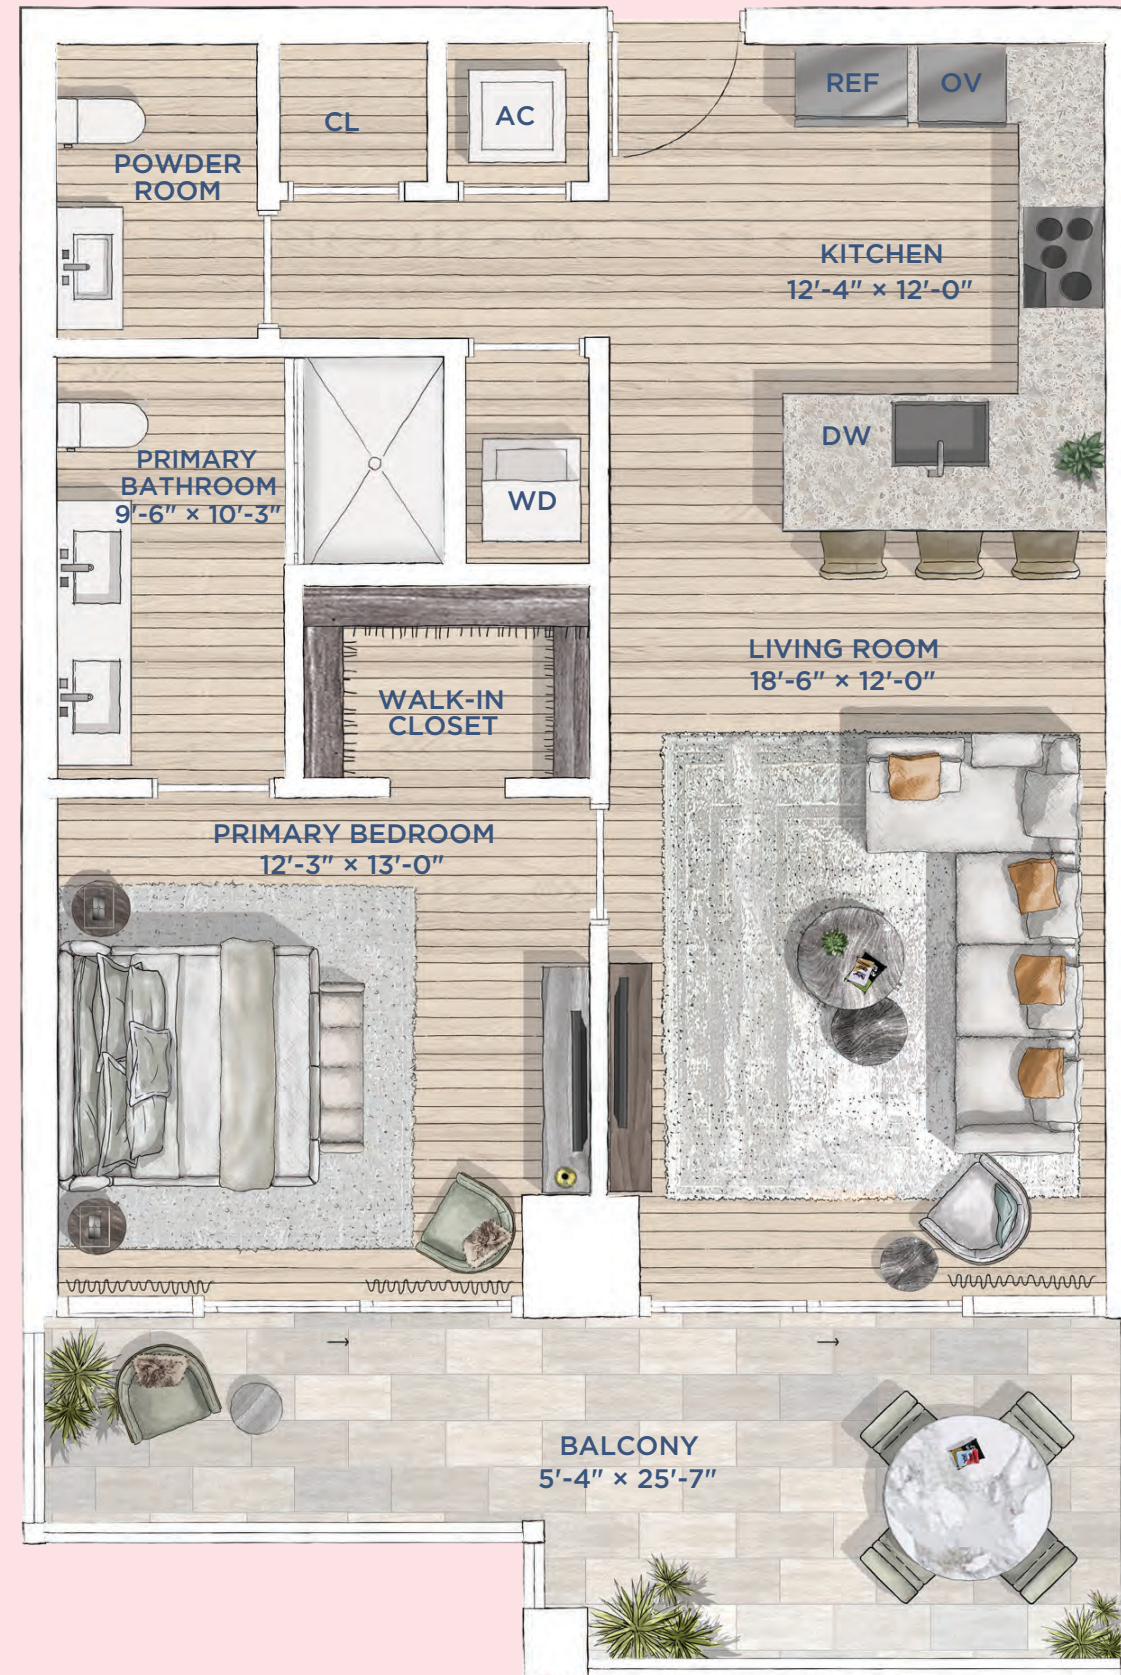

RESIDENCE  
**05**  
LEVEL 9-15

**1 Bedroom**  
**1.5 Bathrooms**

INTERIOR: 832 SQ. FT. 77 SQ. M.  
BALCONY: 157 SQ. FT. 15 SQ. M.  
TOTAL: 989 SQ. FT. 92 SQ. M.

RESIDENCE  
**06A**

LEVEL 9-15

**1 Bedroom**  
**1.5 Bathrooms**

INTERIOR: 832 SQ. FT. 77 SQ. M.  
BALCONY: 156 SQ. FT. 14 SQ. M.  
TOTAL: 988 SQ. FT. 92 M.

RESIDENCE  
**12**  
LEVEL 2-7

**1 Bedrooms**  
**1.5 Bathrooms**

INTERIOR: 847 SQ. FT. 79 SQ. M.  
BALCONY: 228 SQ. FT. 21 SQ. M.  
TOTAL: 1075 SQ. FT. 100 SQ. M.

RESIDENCE  
**14**  
LEVEL 2-7

**1 Bedroom**  
**1.5 Bathrooms**

INTERIOR: 830 SQ. FT. 77 SQ. M.  
BALCONY: 156 SQ. FT. 15 SQ. M.  
TOTAL : 986 SQ. FT. 92 SQ. M.

RESIDENCE  
**17**  
 LEVEL 3-7

**1 Bedrooms**  
**1.5 Bathrooms**

INTERIOR: 996 SQ. FT. 93 SQ. M.  
 BALCONY: 258 SQ. FT. 24 SQ. M.  
 TOTAL: 1254 SQ. FT. 117 SQ. M.

RESIDENCE  
**18**  
 LEVEL 2-7

**1 Bedroom**  
**1 Bathroom**

INTERIOR: 824 SQ. FT. 77 SQ. M.  
 BALCONY: 242 SQ. FT. 22 SQ. M.  
 TOTAL: 1066 SQ. FT. 99 SQ. M.