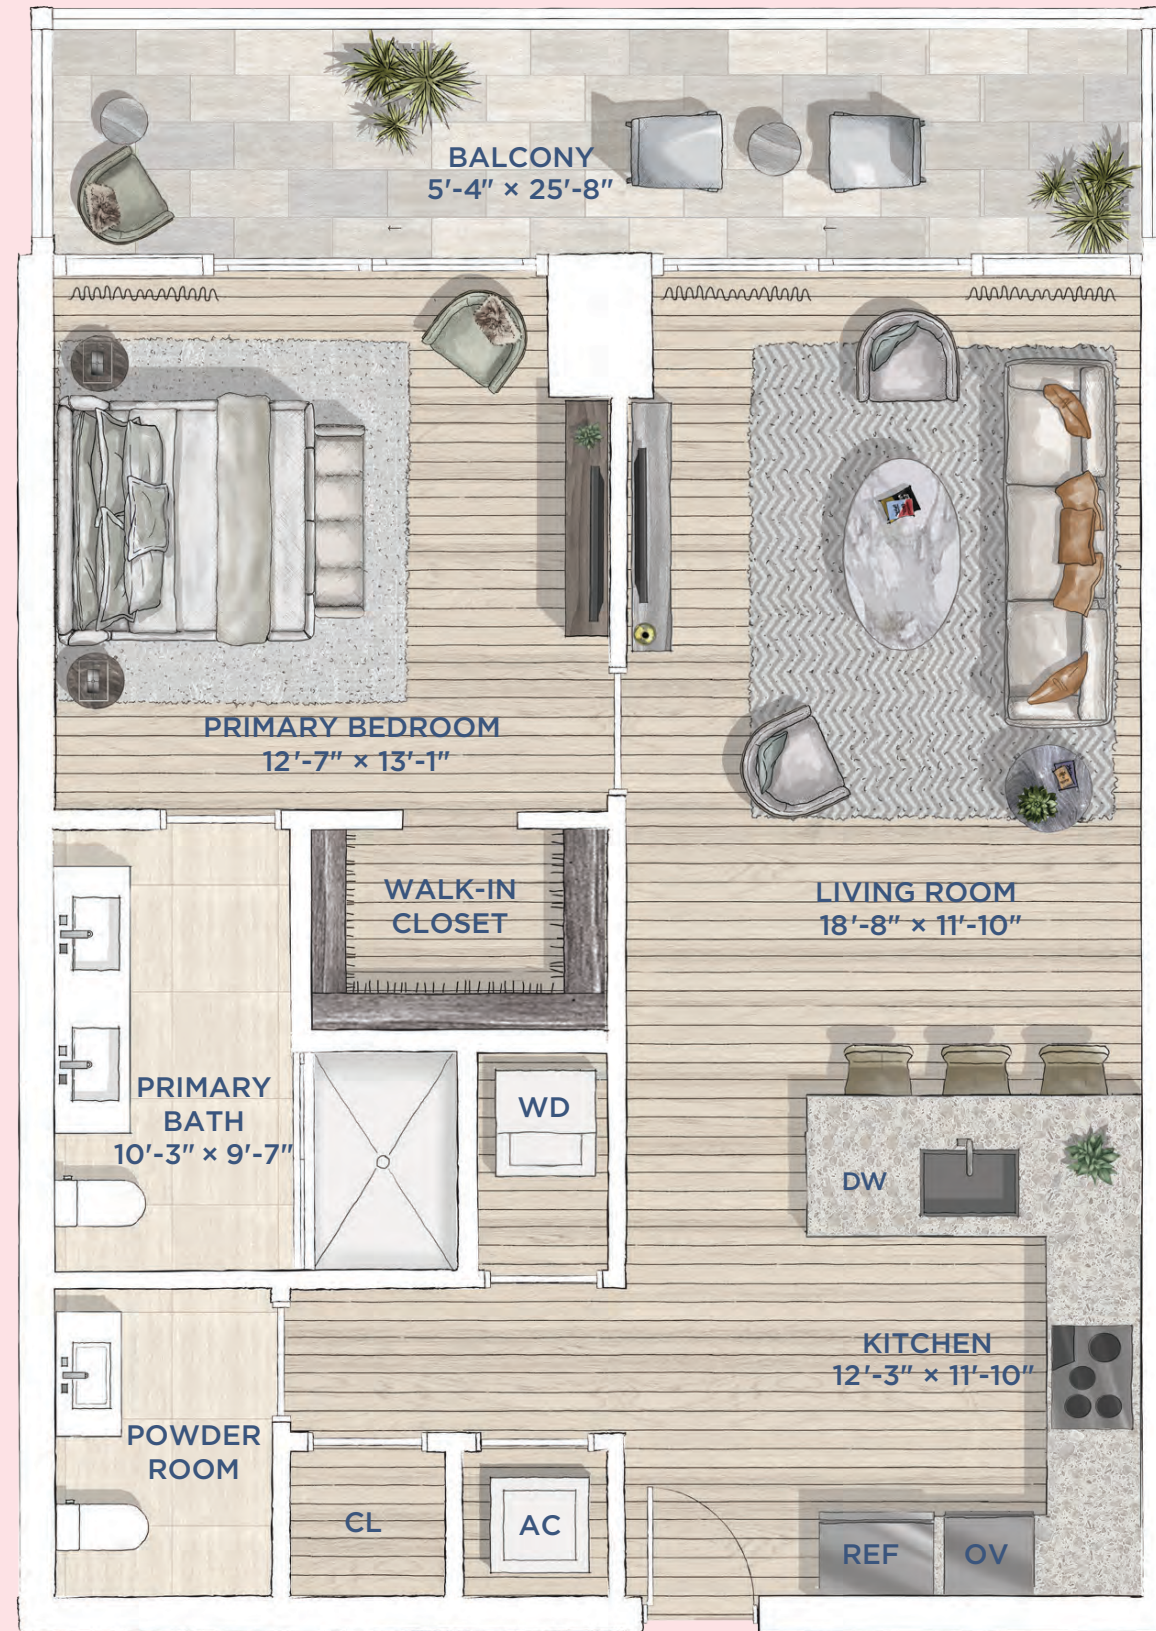

RESIDENCE  
**05**  
LEVEL 9-15

**1 Bedroom**  
**1.5 Bathrooms**

INTERIOR: 832 SQ. FT. 77 SQ. M.  
BALCONY: 157 SQ. FT. 15 SQ. M.  
TOTAL: 989 SQ. FT. 92 SQ. M.

RESIDENCE  
**06A**

LEVEL 9-15

**1 Bedroom**  
**1.5 Bathrooms**

INTERIOR: 832 SQ. FT. 77 SQ. M.  
BALCONY: 156 SQ. FT. 14 SQ. M.  
TOTAL: 988 SQ. FT. 92 M.

RESIDENCE  
**12**  
LEVEL 2-7

**1 Bedrooms**  
**1.5 Bathrooms**

INTERIOR: 847 SQ. FT. 79 SQ. M.  
BALCONY: 228 SQ. FT. 21 SQ. M.  
TOTAL: 1075 SQ. FT. 100 SQ. M.

RESIDENCE  
**14**  
LEVEL 2-7

**1 Bedroom**  
**1.5 Bathrooms**

INTERIOR: 830 SQ. FT. 77 SQ. M.  
BALCONY: 156 SQ. FT. 15 SQ. M.  
TOTAL : 986 SQ. FT. 92 SQ. M.

RESIDENCE  
**17**  
 LEVEL 3-7

**1 Bedrooms**  
**1.5 Bathrooms**

INTERIOR: 830 SQ. FT. 77 SQ. M.  
BALCONY: 137 SQ. FT. 13 SQ. M.  
TOTAL : 967 SQ. FT. 90 SQ. M.