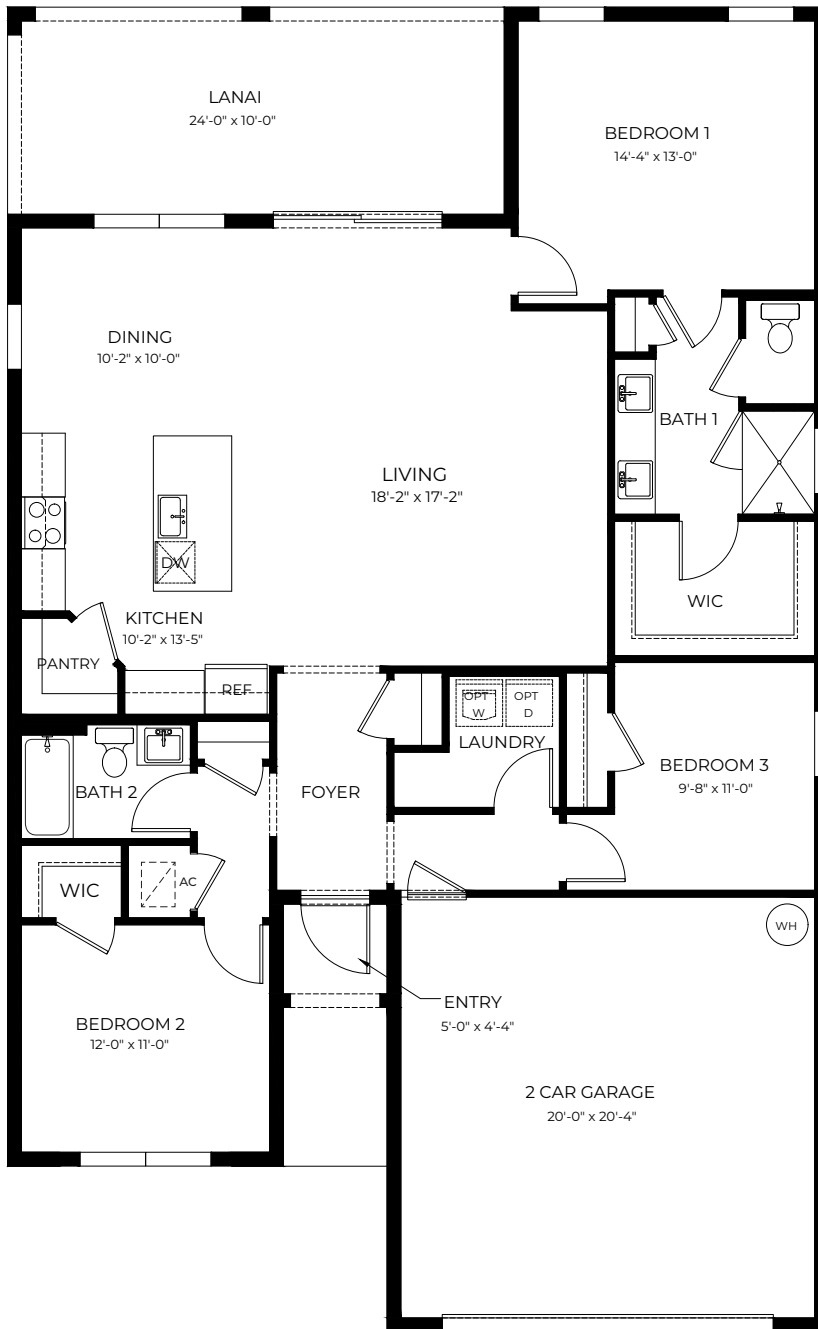

Classic

Coastal

AVON

Contemporary

Modern

AVON

3 Bedrooms, 2 Bathrooms
2-Car Garage

Total A/C Sq. Ft.	1,641
Entry	25
Lanai	240
2-Car Garage	448
Total Sq. Ft.	2,354