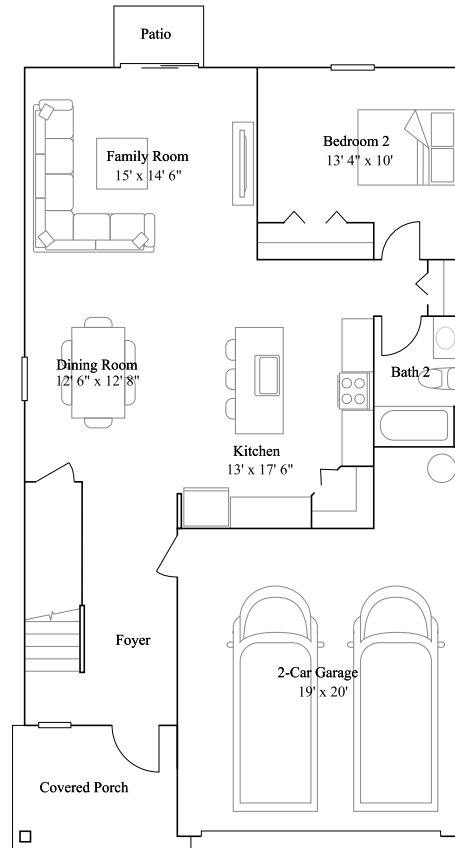

Jefferson

6 bd . 3 ba . 2,463 ft²

Jefferson at Manor Key Collection in Lake Wales, FL

1st Floor

2nd Floor