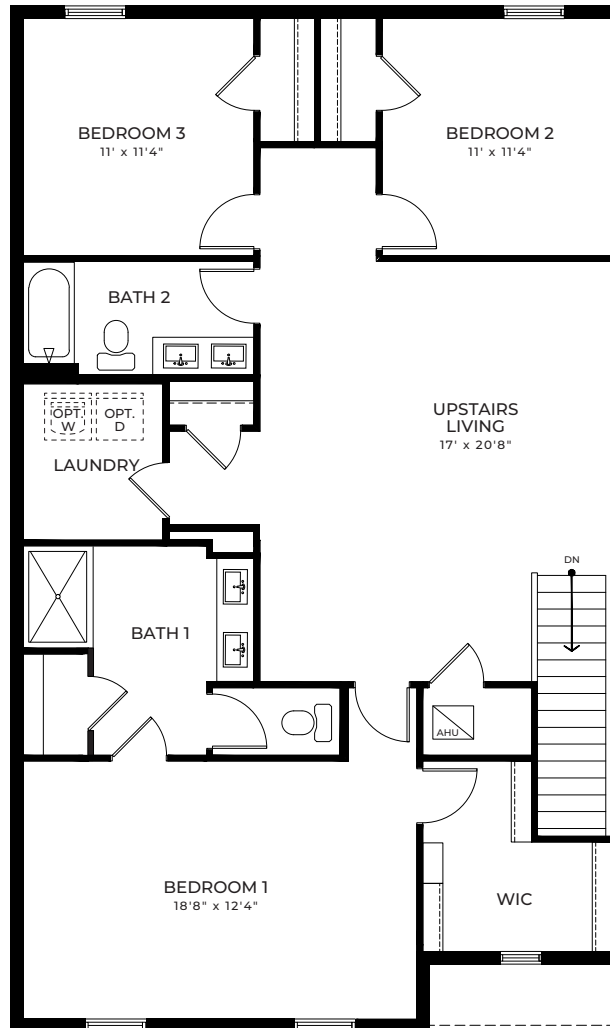

Classic

Coastal

ROBIE

Contemporary

Modern

FIRST FLOOR

SECOND FLOOR

# ROBIE

4 Bedrooms  
3 Bathrooms  
Upstairs Living  
2-Car Garage

1st Floor A/C Sq. Ft.	1,048
2nd Floor A/C Sq. Ft.	1,451
<b>Total A/C Sq. Ft.</b>	<b>2,499</b>
Covered Entry	32
Covered Lanai	80
2-Car Garage	403
<b>Total Sq. Ft.</b>	<b>3,014</b>