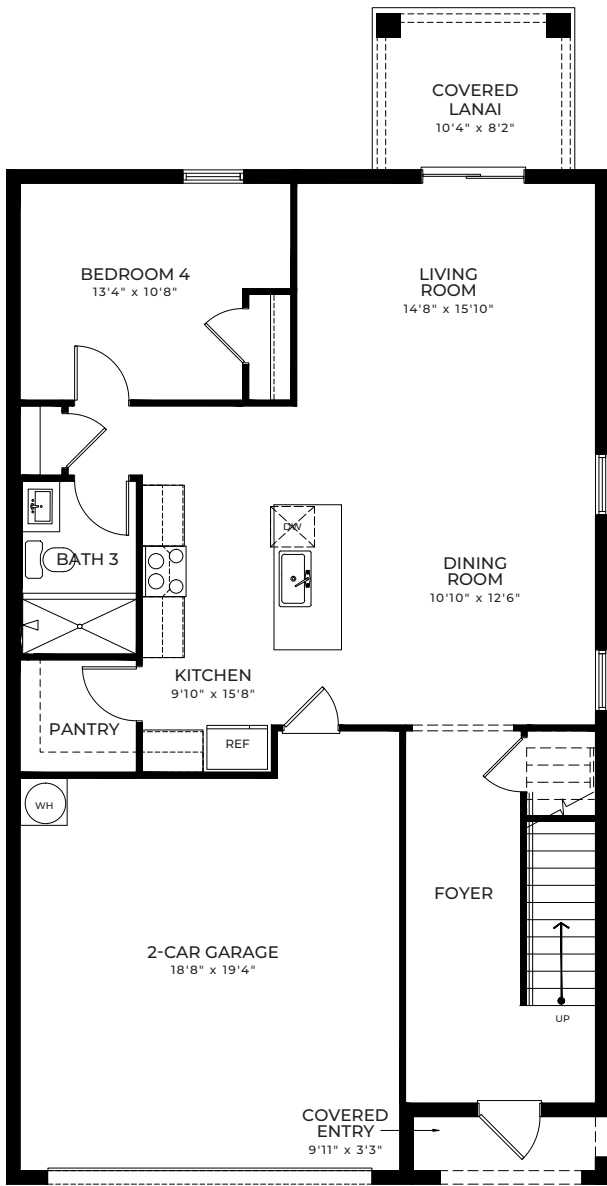

Classic

Coastal

ROBIE

Contemporary

Modern

FIRST FLOOR

SECOND FLOOR

# ROBIE

4 Bedrooms  
3 Bathrooms  
Upstairs Living  
2-Car Garage

1st Floor A/C Sq. Ft.	1,048
2nd Floor A/C Sq. Ft.	1,451
<b>Total A/C Sq. Ft.</b>	<b>2,499</b>
Covered Entry	32
Covered Lanai	80
2-Car Garage	403
<b>Total Sq. Ft.</b>	<b>3,014</b>