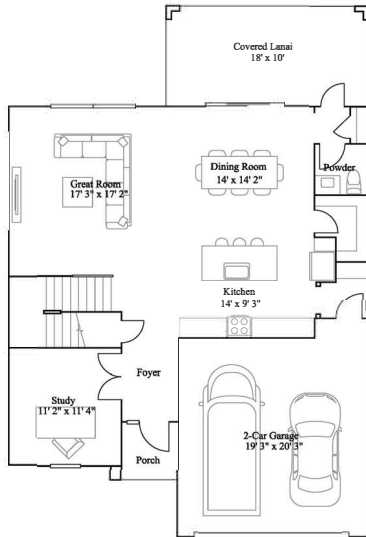

Tulip

4 bd . 2 ba . 1 half ba . 2,571 ft²

1st Floor

2nd Floor

Available Exteriors

Exterior D1

Exterior E1

Exterior E2