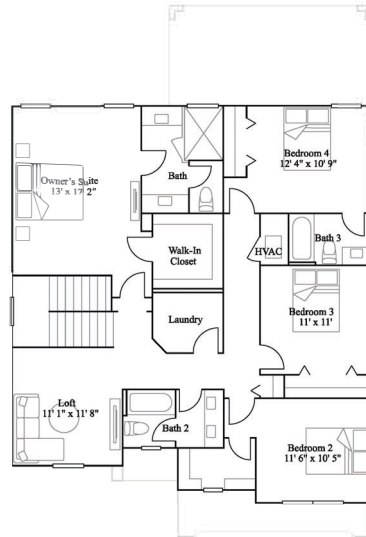

Tulip

4 bd . 2 ba . 1 half ba . 2,571 ft²

1st Floor

2nd Floor

Available Exteriors

Exterior D1

Exterior E1

Exterior E2