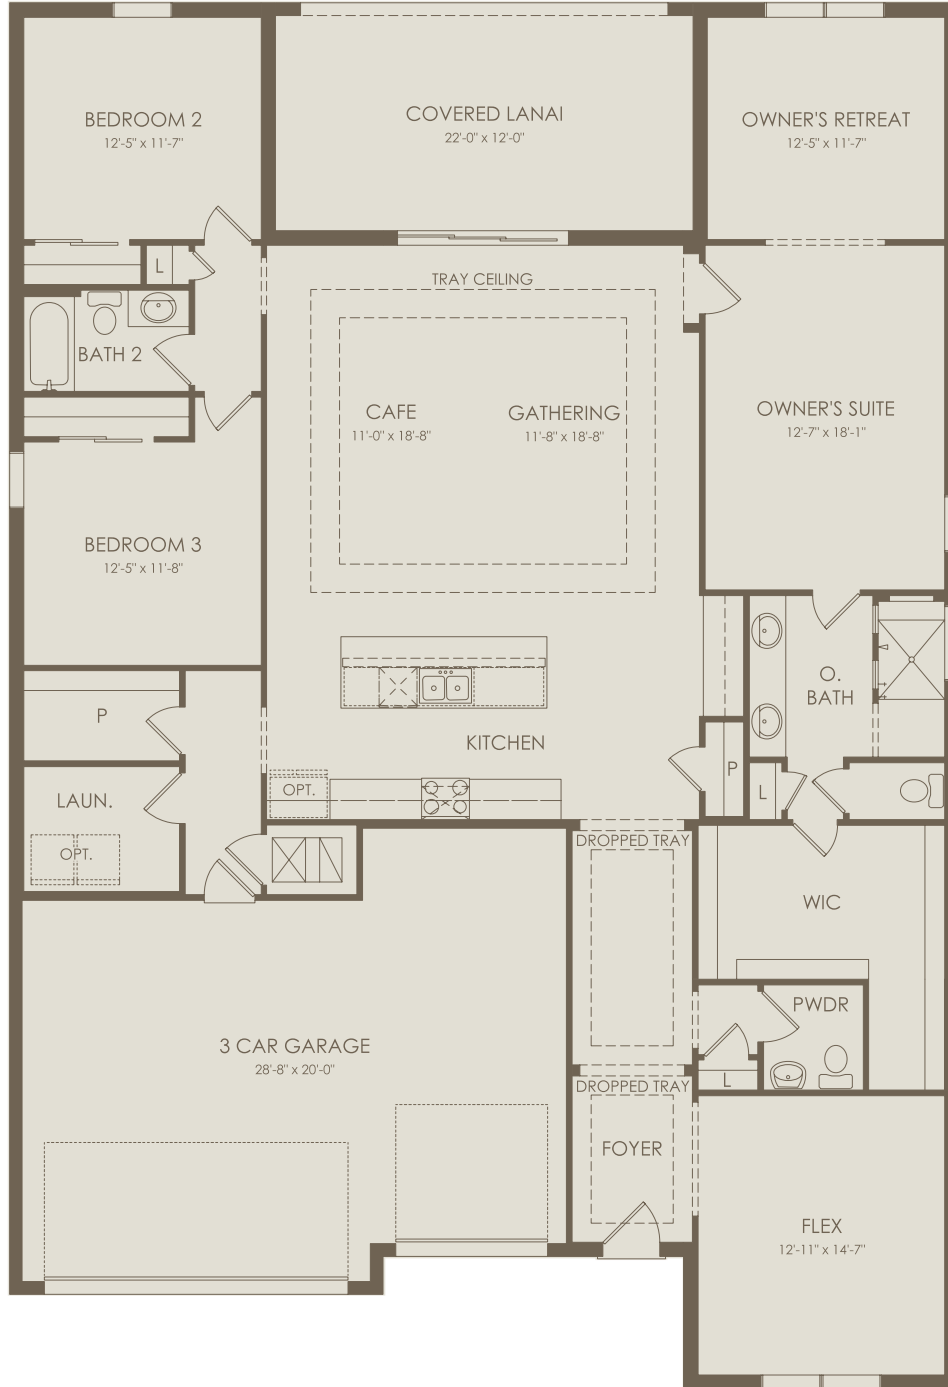

WATERSET  
5367 Wolf Creek Drive, Apollo Beach, FL 33572

Mahogany Floor Plan  
3-4 Bedrooms ♦ 2.5-4 Bathrooms ♦ 3 Car Garage

## Exterior CO1

For this application, the company does not warrant or assume any legal liability or responsibility for the accuracy, completeness, or usefulness of any information, apparatus, product, or process disclosed. Base floor plan subject to change based on elevation selected.

Floor 1

Options not selected include : Pool Bath, Bedroom 4 w/ Bath 3, Enclosed Flex Room w/ Double Doors, Pocket Sliding Glass Door at Gathering Room, Built-In Kitchen, Entertainment Package at Kitchen, Sink at Laundry, Upgraded Laundry, Dropped Tray Ceiling at Owner's Suite