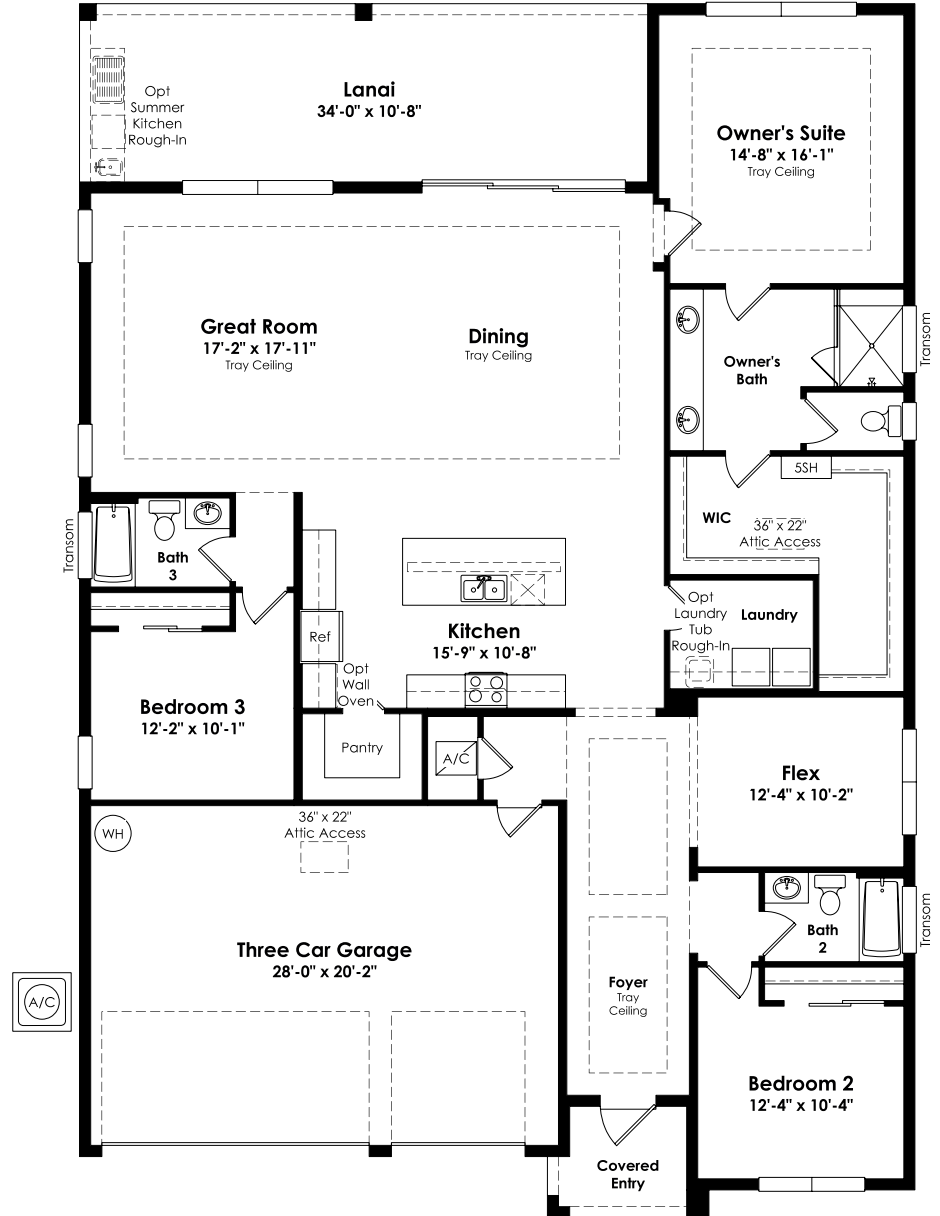

KOLTER HOMES®

Paige

First Floor
 3-5 Beds
 3-4 Full Baths
 3 Car Garage
 2,490 Sq. Ft.

No Options Selected