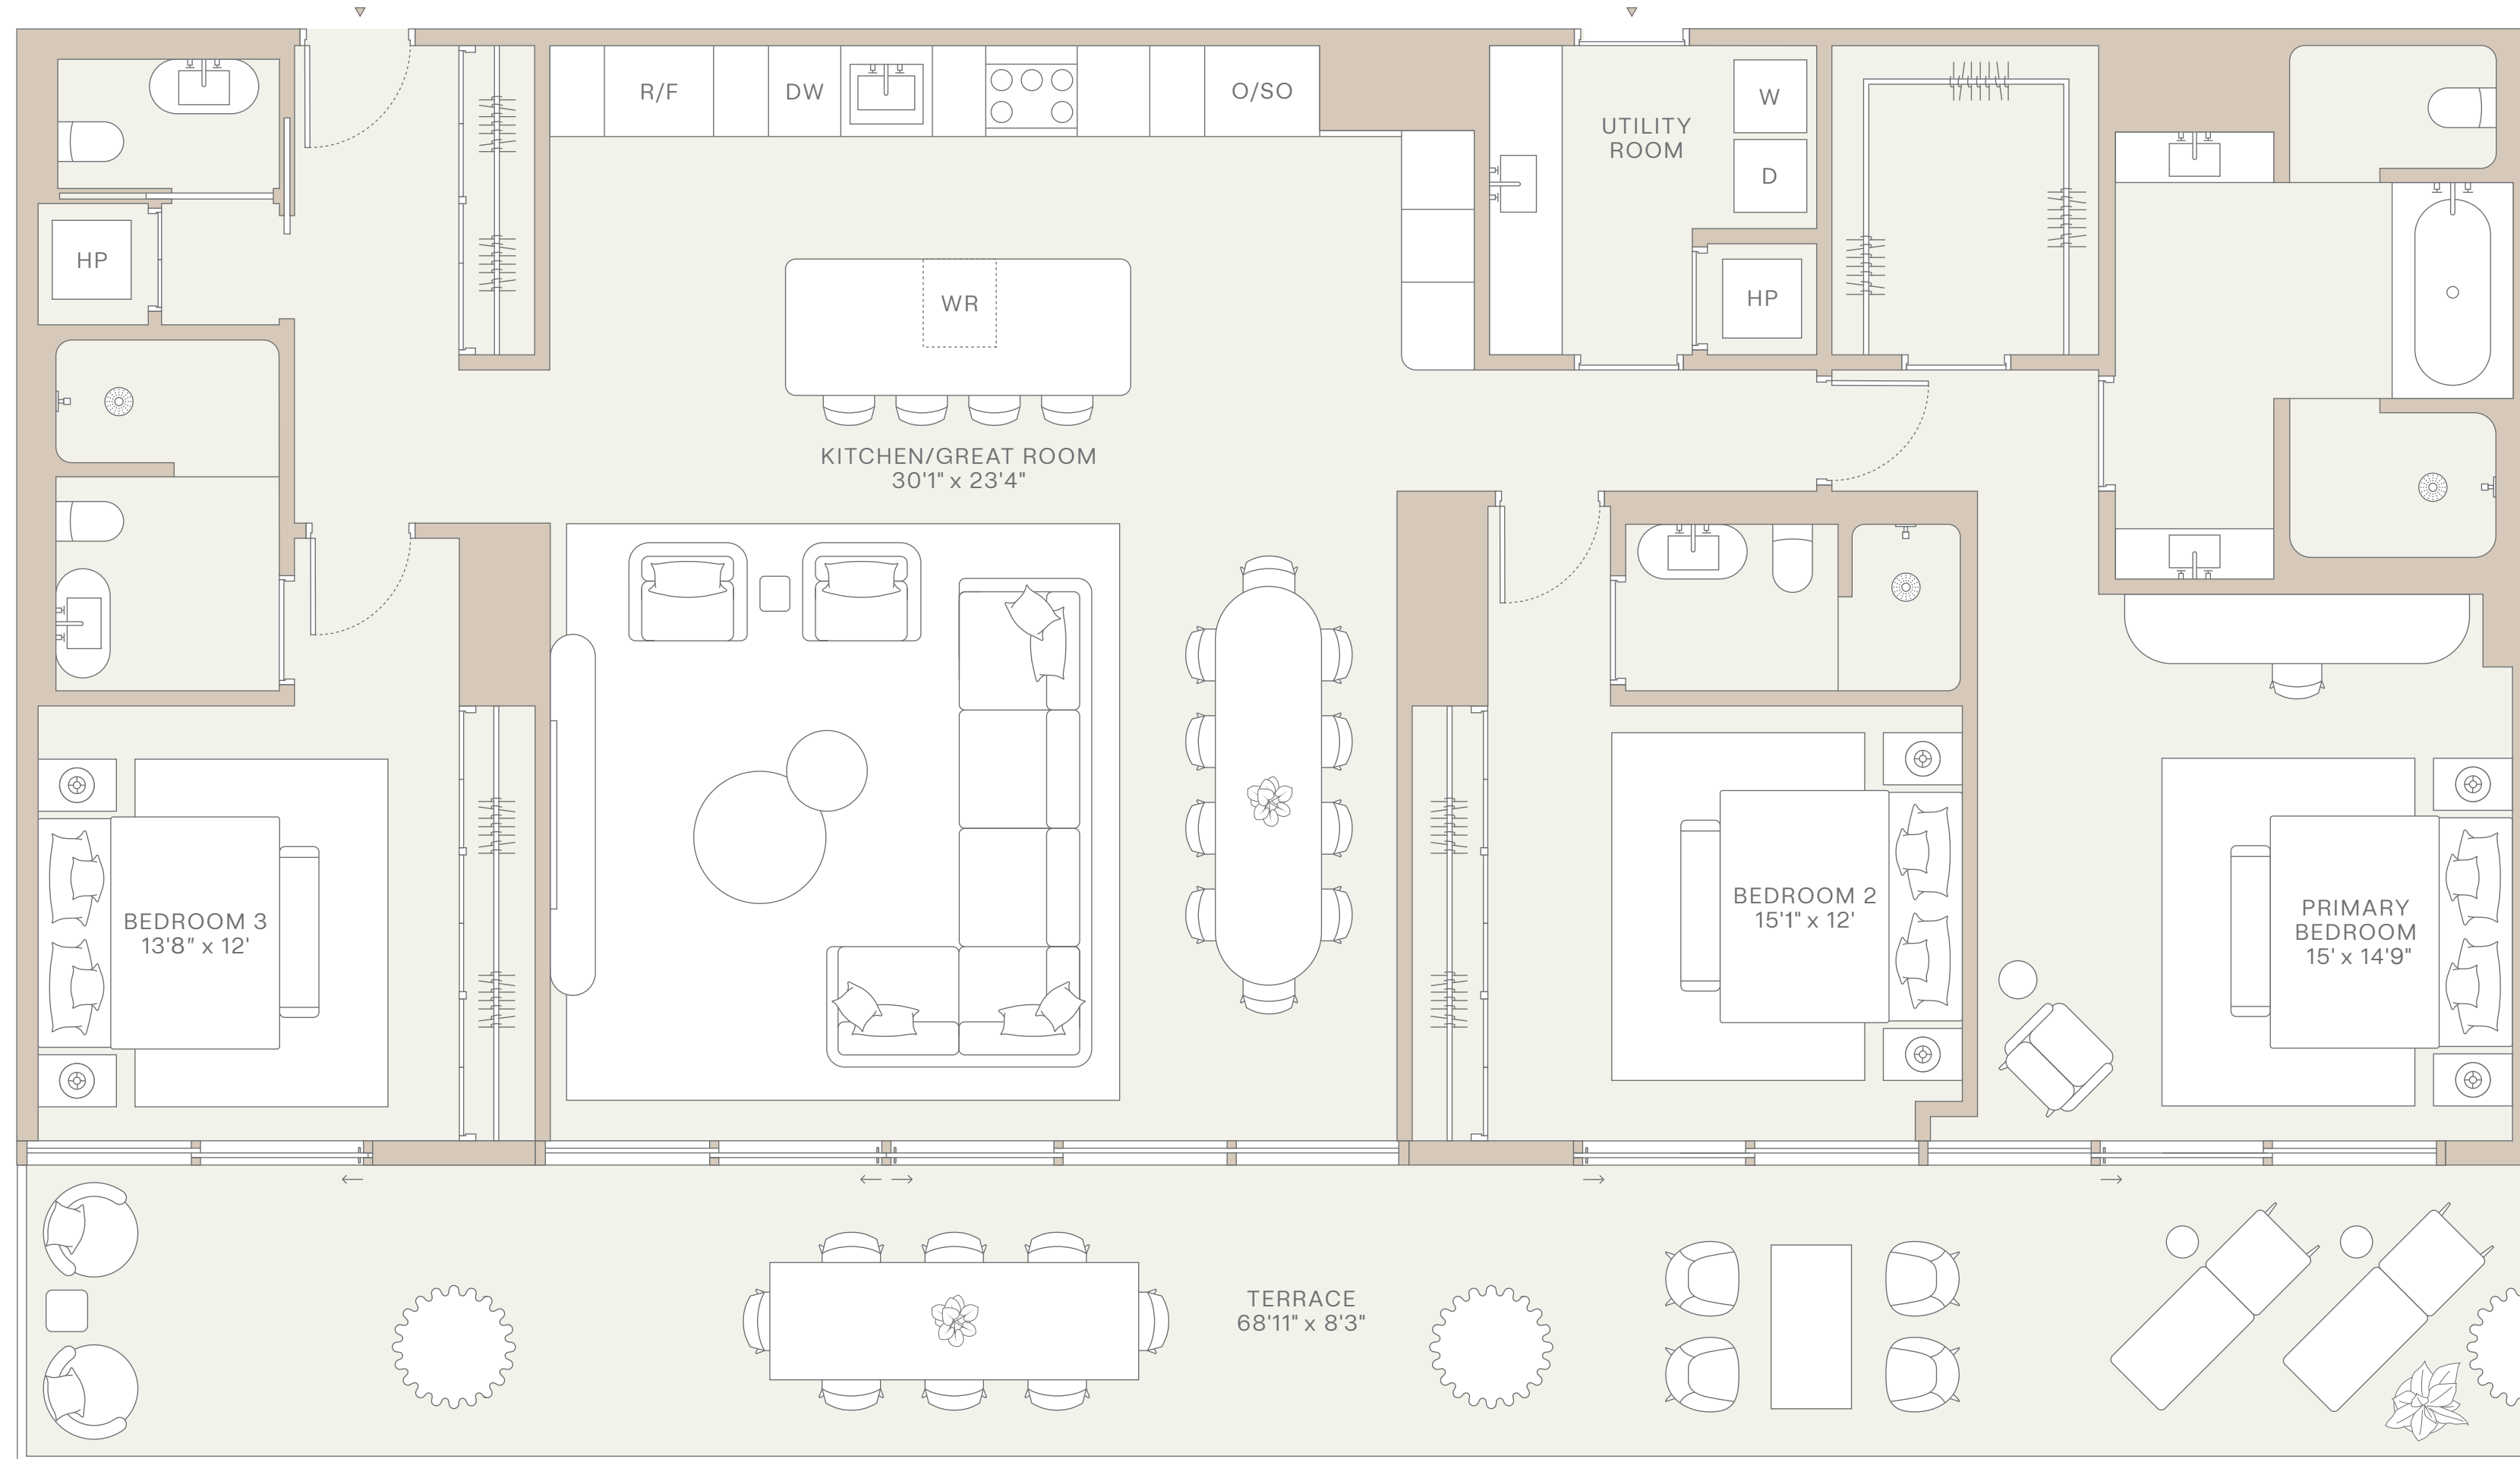

MIAMI DESIGN RESIDENCES

BY *Fouquet's*

INTERIORS BY RDAI

Residence 2302

3 Bedrooms
3.5 Bathrooms

EXPOSURE
South East

INTERIOR
2,034 SQ FT
189 SQ M

EXTERIOR
596 SQ FT
55 SQ M

TOTAL
2,630 SQ FT
244 SQ M

MIAMI DESIGN RESIDENCES

BY *Fouquet's*

INTERIORS BY RDAI

Residence 2303

3 Bedrooms
3.5 Bathrooms

EXPOSURE
South

INTERIOR
2,102 SQ FT
195 SQ M

EXTERIOR
547 SQ FT
51 SQ M

TOTAL
2,649 SQ FT
246 SQ M

MIAMI DESIGN RESIDENCES

BY *Fouquet's*

INTERIORS BY RDAI

Residence 2305

3 Bedrooms
3 Bathrooms

EXPOSURE
North East

INTERIOR
1,922 SQ FT
179 SQ M

EXTERIOR
745 SQ FT
69 SQ M

TOTAL
2,667 SQ FT
248 SQ M

MIAMI DESIGN RESIDENCES

BY *Fouquet's*

INTERIORS BY RDAI