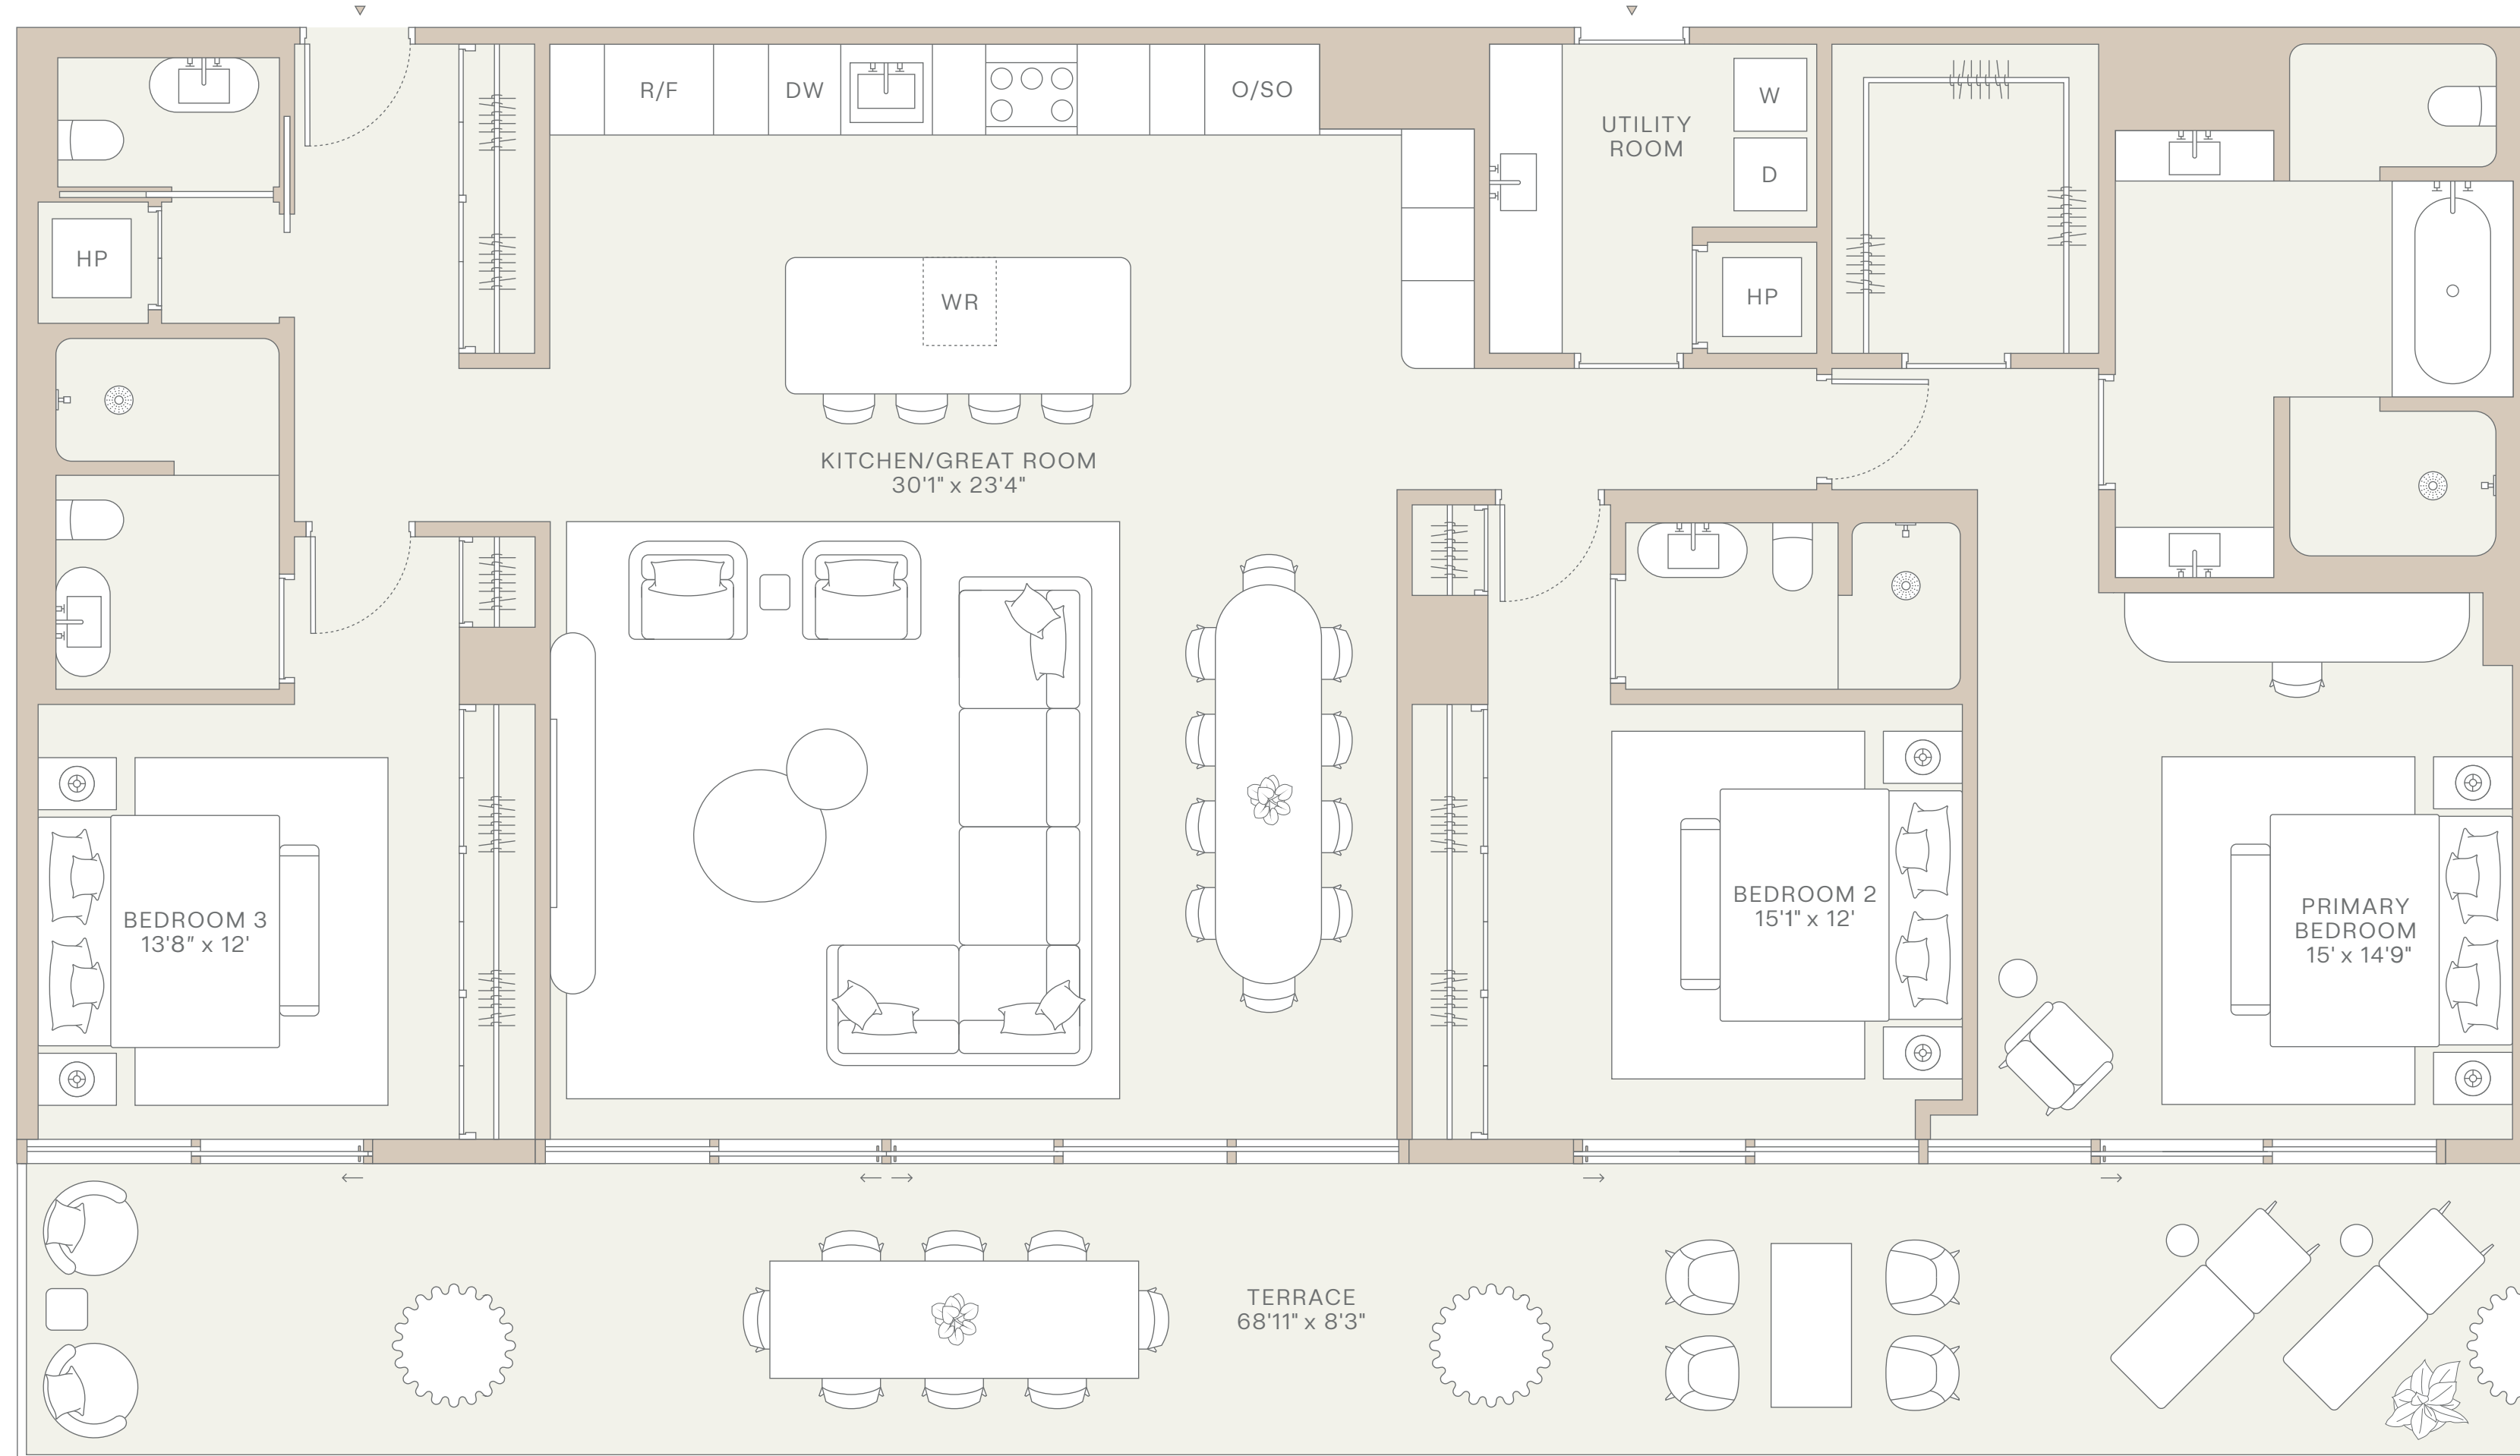

Residence 1902-2202

3 Bedrooms
3.5 Bathrooms

EXPOSURE
South East

INTERIOR
2,034 SQ FT
189 SQ M

EXTERIOR
596 SQ FT
55 SQ M

TOTAL
2,630 SQ FT
244 SQ M

MIAMI DESIGN RESIDENCES

BY *Fouquet's*

INTERIORS BY RDAI

Residence 1903-2203

3 Bedrooms
3.5 Bathrooms

EXPOSURE
South

INTERIOR
2,102 SQ FT
195 SQ M

EXTERIOR
547 SQ FT
51 SQ M

TOTAL
2,649 SQ FT
246 SQ M

MIAMI DESIGN RESIDENCES

BY *Fouquet's*

INTERIORS BY RDAI

Residence 1905-2205

3 Bedrooms
3 Bathrooms

EXPOSURE
North East

INTERIOR
1,922 SQ FT
179 SQ M

EXTERIOR
745 SQ FT
69 SQ M

TOTAL
2,667 SQ FT
248 SQ M

MIAMI DESIGN RESIDENCES

BY *Fouquet's*

INTERIORS BY RDAI

Residence 2302

3 Bedrooms
3.5 Bathrooms

EXPOSURE
South East

INTERIOR
2,034 SQ FT
189 SQ M

EXTERIOR
596 SQ FT
55 SQ M