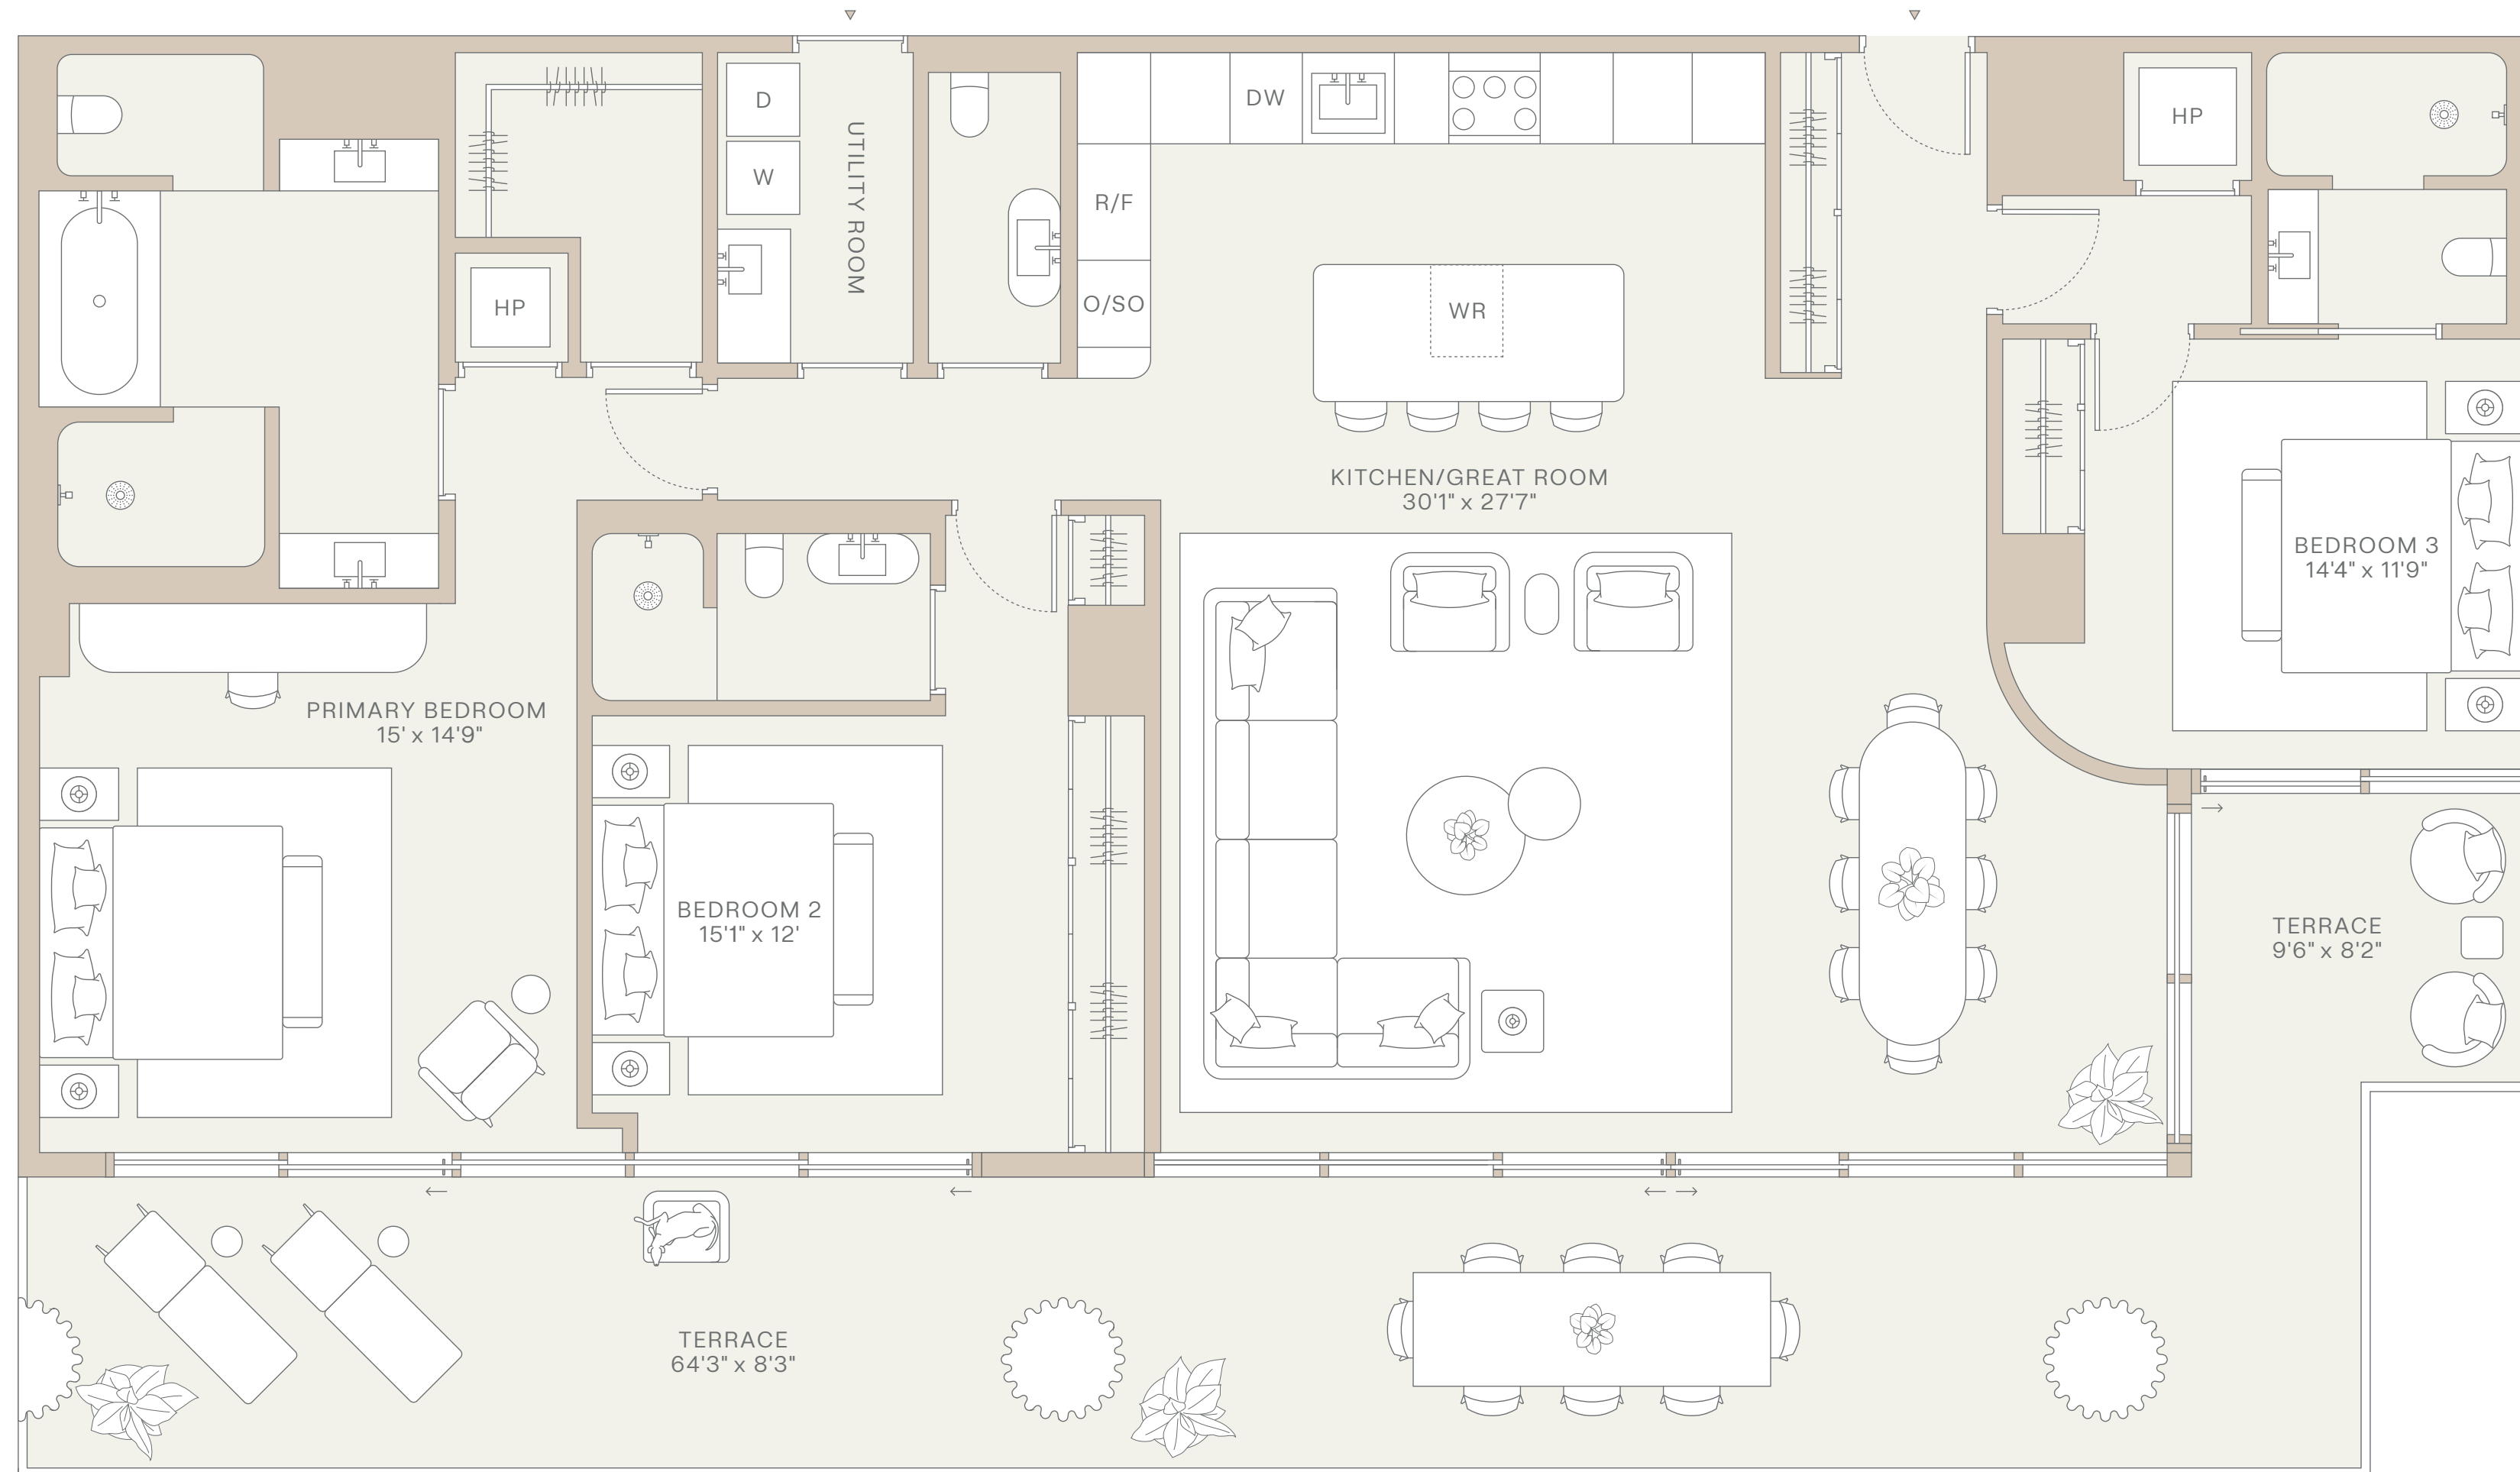

Residence 1902-2202

3 Bedrooms
3.5 Bathrooms

EXPOSURE
South East

INTERIOR
2,034 SQ FT
189 SQ M

EXTERIOR
596 SQ FT
55 SQ M

TOTAL
2,630 SQ FT
244 SQ M

MIAMI DESIGN RESIDENCES

BY *Fouquet's*

INTERIORS BY RDAI

Residence 1903-2203

3 Bedrooms
3.5 Bathrooms

EXPOSURE
South

INTERIOR
2,102 SQ FT
195 SQ M

EXTERIOR
547 SQ FT
51 SQ M

TOTAL
2,649 SQ FT
246 SQ M

MIAMI DESIGN RESIDENCES

BY *Fouquet's*

INTERIORS BY RDAI

Residence 1905-2205

3 Bedrooms
3 Bathrooms

EXPOSURE
North East

INTERIOR
1,922 SQ FT
179 SQ M

EXTERIOR
745 SQ FT
69 SQ M

TOTAL
2,667 SQ FT
248 SQ M

MIAMI DESIGN RESIDENCES

BY *Fouquet's*

INTERIORS BY RDAI

Residence 2302

3 Bedrooms
3.5 Bathrooms

EXPOSURE
South East

INTERIOR
2,034 SQ FT
189 SQ M

EXTERIOR
596 SQ FT
55 SQ M