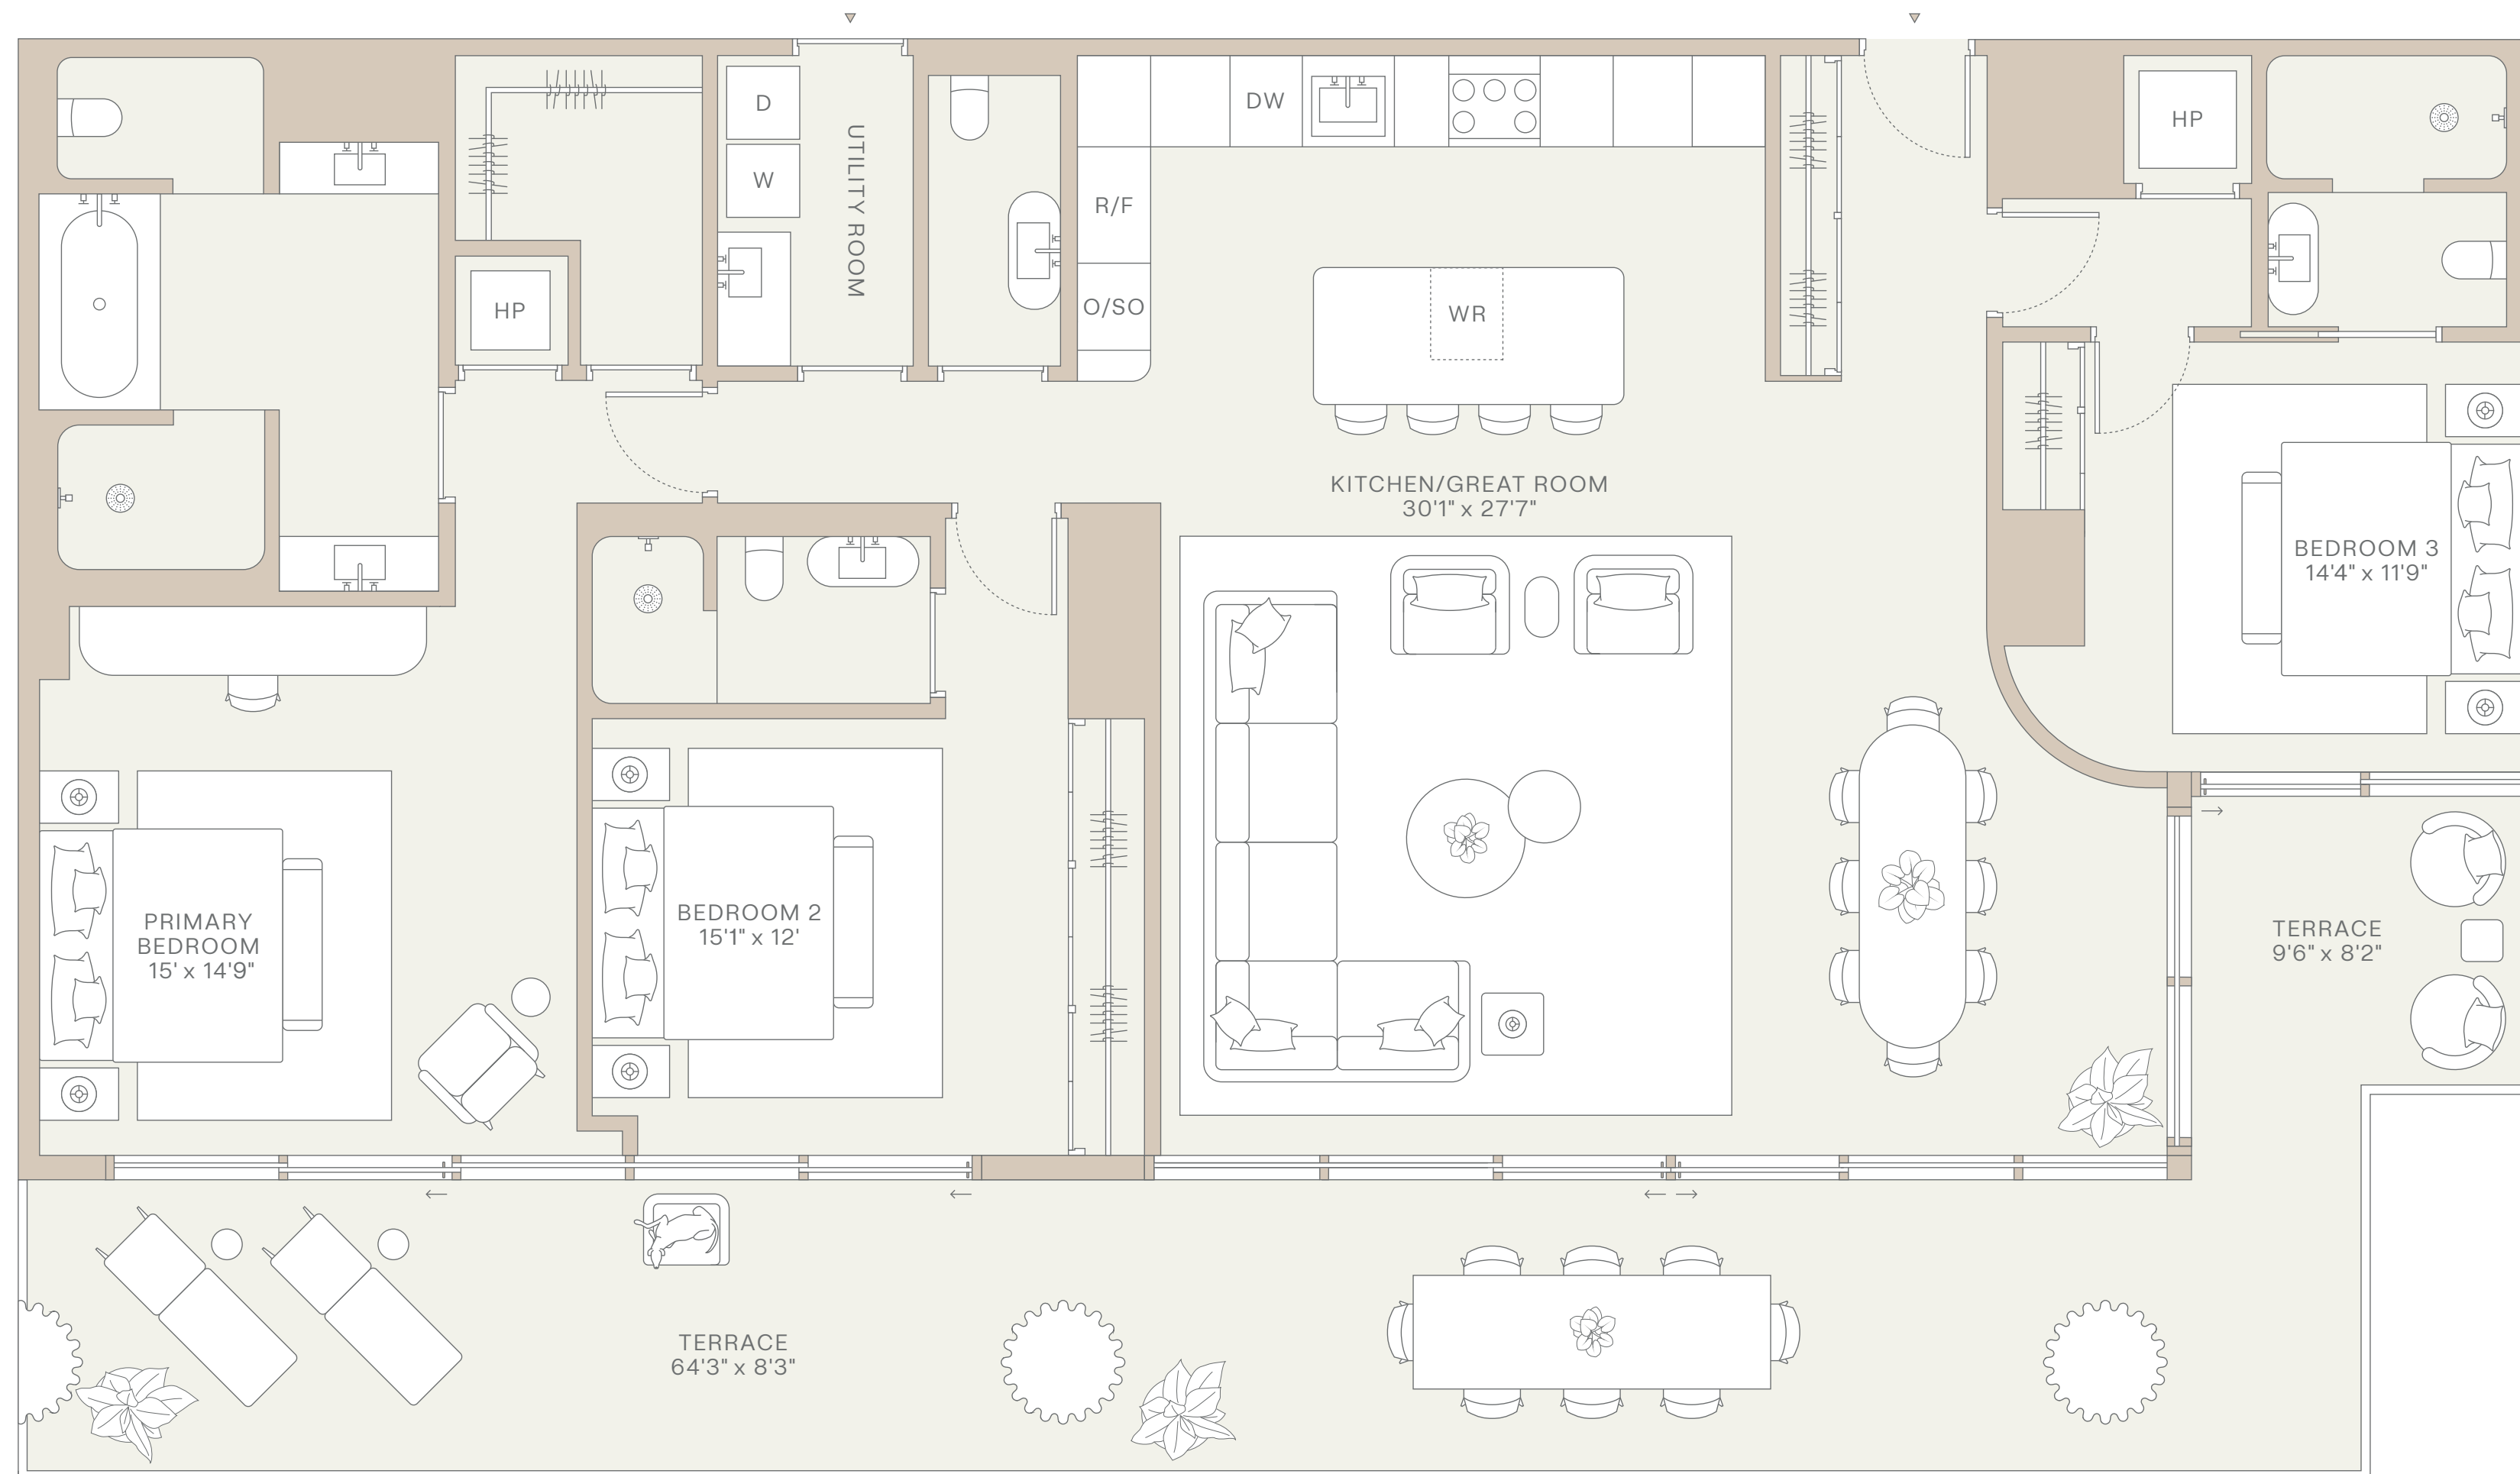

Residence 1902-2202

3 Bedrooms
3.5 Bathrooms

EXPOSURE
South East

INTERIOR
2,034 SQ FT
189 SQ M

EXTERIOR
596 SQ FT
55 SQ M

TOTAL
2,630 SQ FT
244 SQ M

MIAMI DESIGN RESIDENCES

BY *Fouquet's*

BY *Fouquet's*

INTERIORS BY RDAI

Residence 1905-2205

3 Bedrooms
3 Bathrooms

EXPOSURE
North East

INTERIOR
1,922 SQ FT
179 SQ M

EXTERIOR
745 SQ FT
69 SQ M

TOTAL
2,667 SQ FT
248 SQ M

MIAMI DESIGN RESIDENCES

BY *Fouquet's*

INTERIORS BY RDAI

Residence 2302

3 Bedrooms
3.5 Bathrooms

EXPOSURE
South East

INTERIOR
2,034 SQ FT
189 SQ M

EXTERIOR
596 SQ FT
55 SQ M

TOTAL
2,630 SQ FT
244 SQ M

MIAMI DESIGN RESIDENCES

BY *Fouquet's*

INTERIORS BY RDAI

Residence 2303

3 Bedrooms
3.5 Bathrooms

EXPOSURE
South

INTERIOR
2,102 SQ FT
195 SQ M