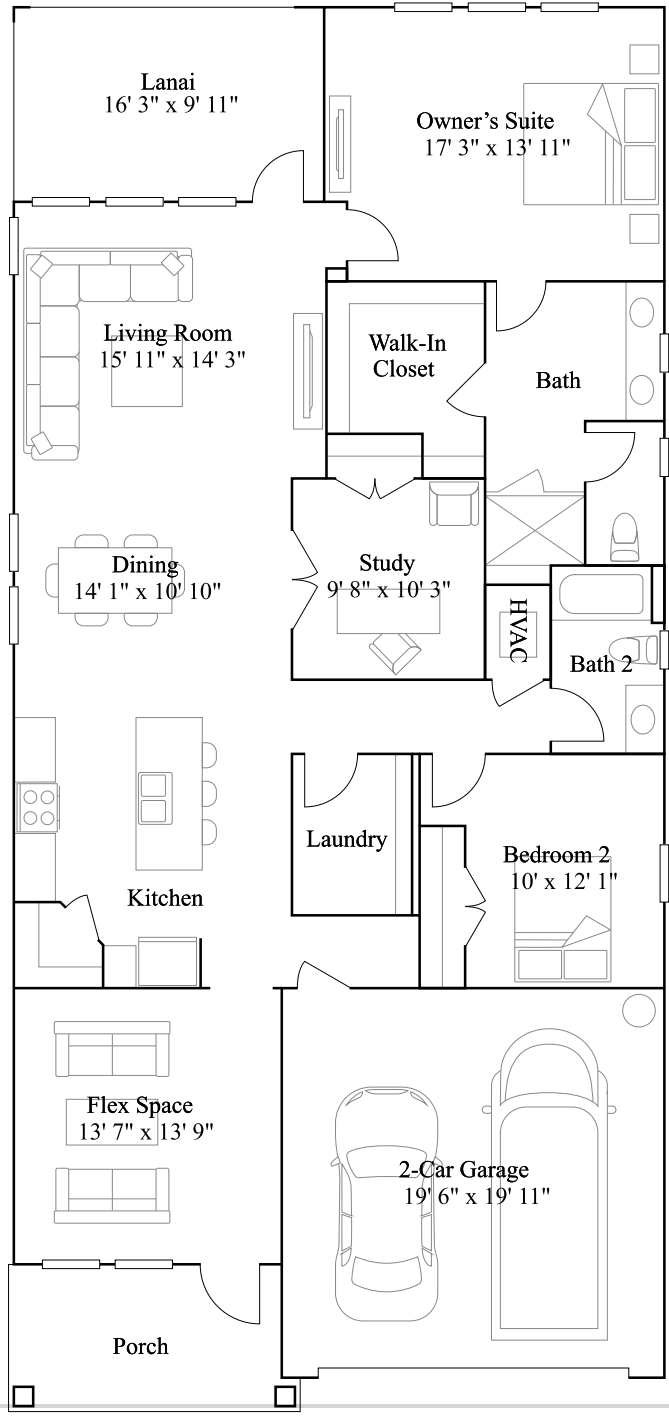

Sanibel

2 bd · 2 ba · 1,872 ft²

1st Floor

Sanibel

2 bd · 2 ba · 1,872 ft²

Available Exteriors

Exterior A

Exterior B

Exterior C