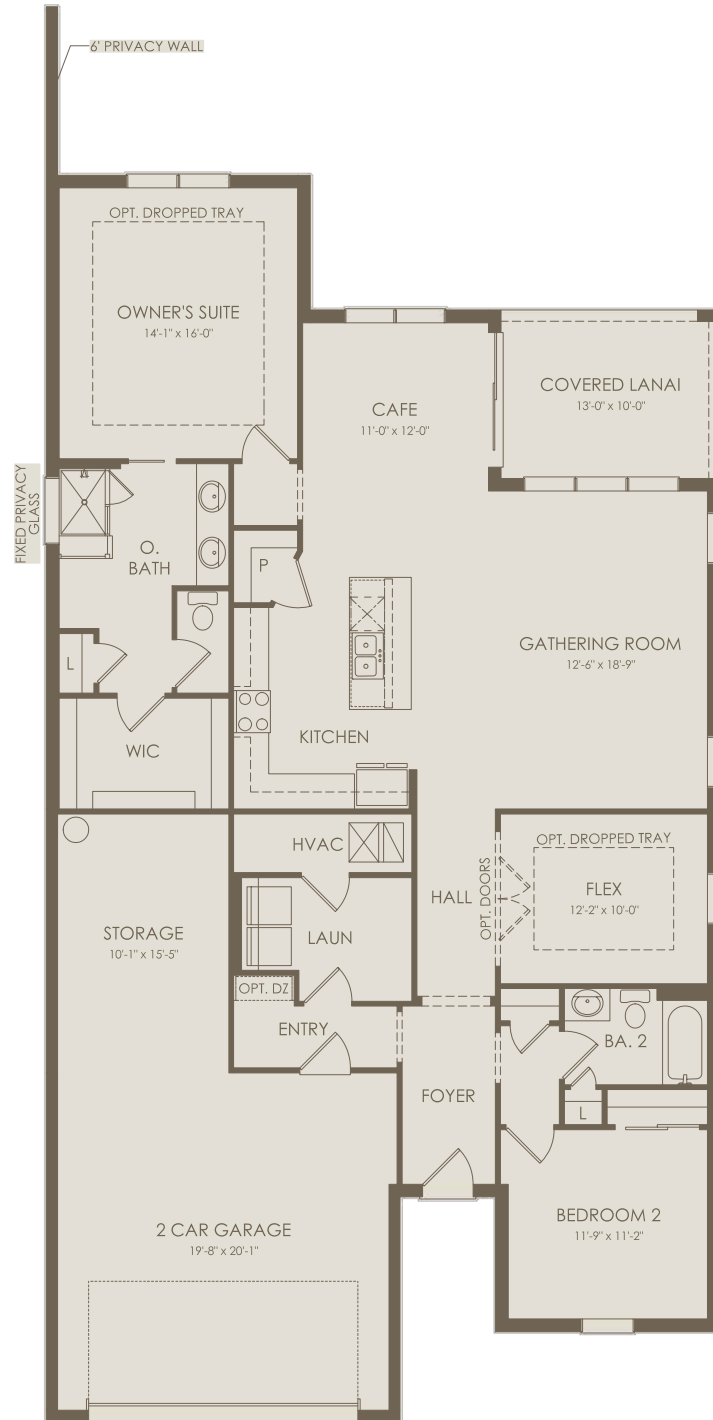

Floor 1

Options not selected include : 4' Garage Extension, Shower at Bath 2, Sliding Door at Cafe, Covered Lanai Extension, Bedroom 3, Extended Gathering Room, Pocket Sliding Glass Door at Gathering Room, Zero Corner Sliding Glass Door at Gathering Room, Kitchen Layout 4 & 5, Kitchen Layout 6 & 7, Laundry Upgrade, Owner's Bath 3, Owner's Bath 6, Bath 4, Den, Shower at Bath 4

For this application, the company does not warrant or assume any legal liability or responsibility for the accuracy, completeness, or usefulness of any information, apparatus, product, or process disclosed. Base floor plan subject to change based on elevation selected.