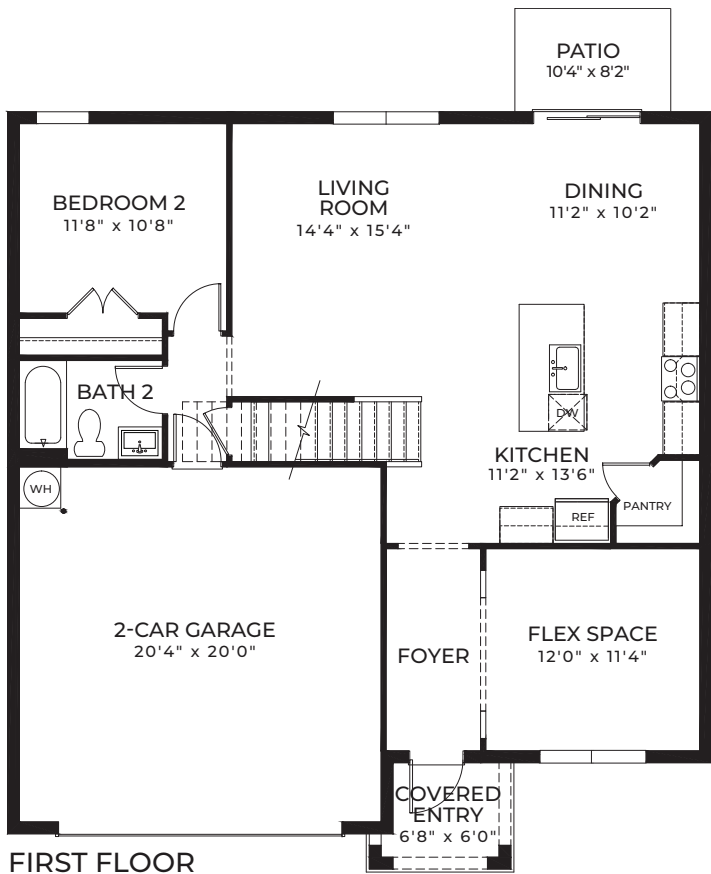

Classic

Coastal

HAYDEN

Contemporary

Modern

HAYDEN

5 Bedrooms
 3 Bathrooms
 Flex Space, Upstairs Living
 2-Car Garage

1st Floor A/C Sq. Ft.	1,104
2nd Floor A/C Sq. Ft.	1,541
Total A/C Sq. Ft.	2,645
Covered Entry	45
2-Car Garage	437
Total Sq. Ft.	3,127