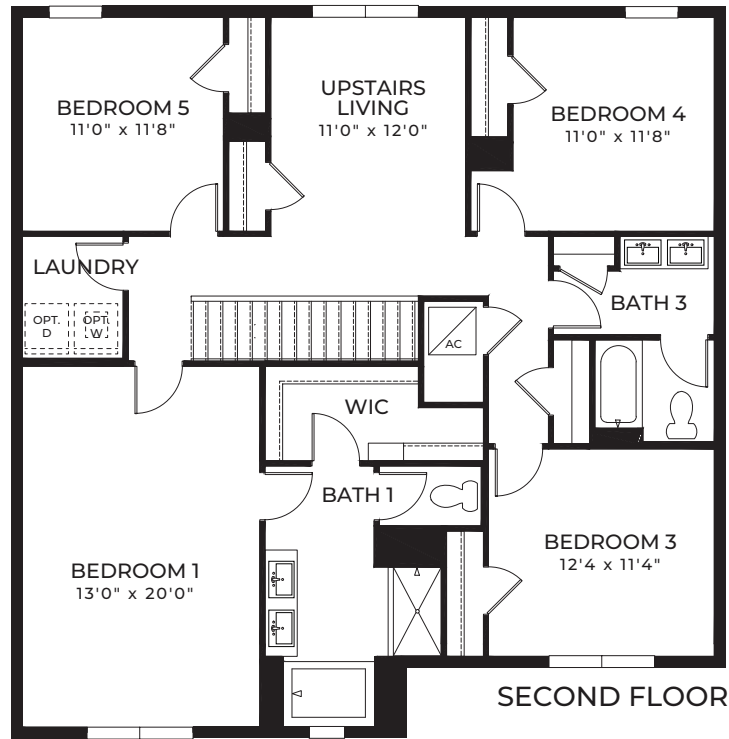

Classic

Coastal

HAYDEN

Contemporary

Modern

HAYDEN

5 Bedrooms
 3 Bathrooms
 Flex Space, Upstairs Living
 2-Car Garage

1st Floor A/C Sq. Ft.	1,104
2nd Floor A/C Sq. Ft.	1,541
Total A/C Sq. Ft.	2,645
Covered Entry	45
2-Car Garage	437
Total Sq. Ft.	3,127