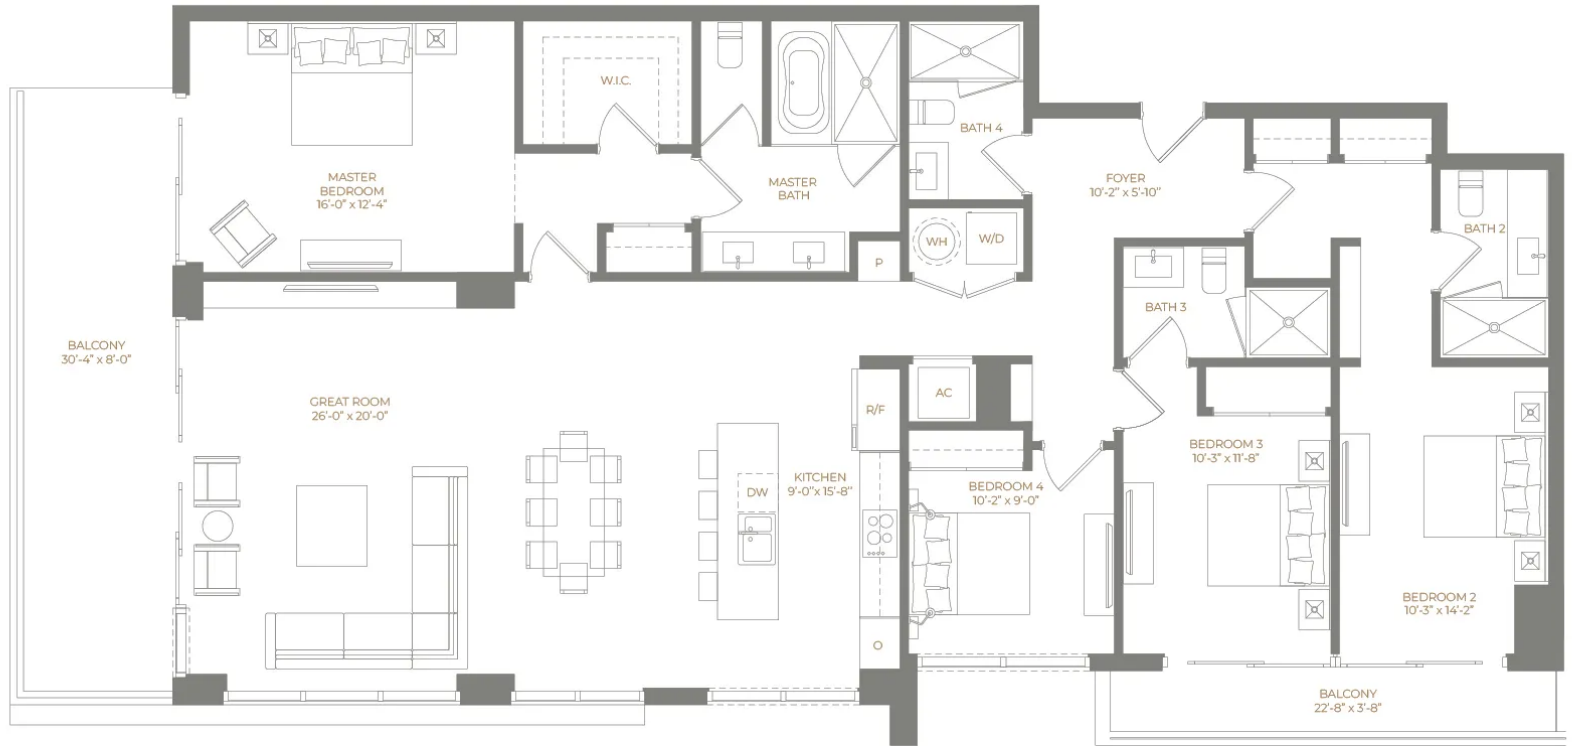

# LEVEL 4

## UNIT 401

4 Bedrooms / 4 Bath

**AREA**  
 Interior:  
 2,135 sq. ft. / 198.35 m<sup>2</sup>  
 Exterior:  
 326.25 sq. ft. / 30.31 m<sup>2</sup>  
**TOTAL:**  
 2,461.25 sq. ft. / 228.66 m<sup>2</sup>

WEST FACADE