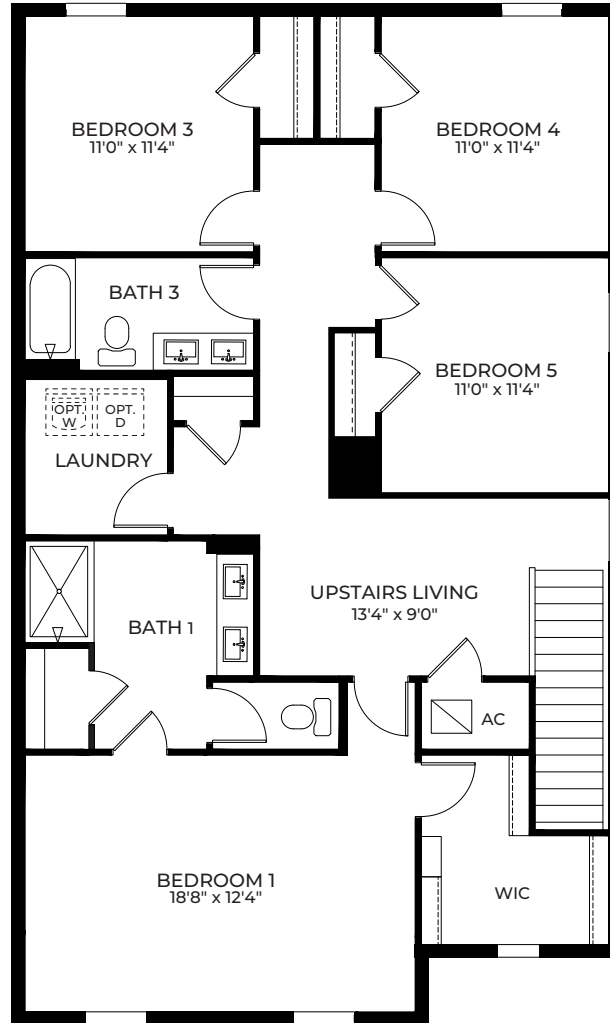

Classic

Coastal

ROBIE

Contemporary

Modern

ROBIE

5 Bedrooms
 3 Bathrooms
 Upstairs Living
 2-Car Garage

Mp
MESSINA PLACE

1st Floor A/C Sq. Ft.....	1,048
2nd Floor A/C Sq. Ft.....	1,451
Total A/C Sq. Ft.....	2,499
Covered Entry.....	32
2-Car Garage.....	403
Total Sq. Ft.....	2,934