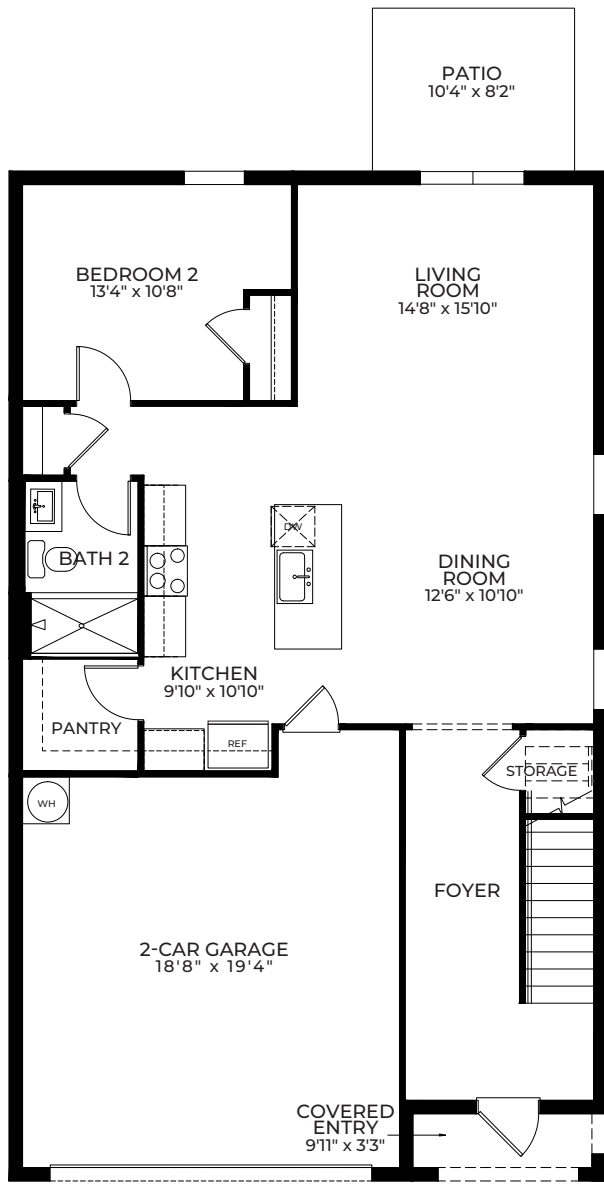

Classic

Coastal

ROBIE

Contemporary

Modern

ROBIE

5 Bedrooms
 3 Bathrooms
 Upstairs Living
 2-Car Garage

Mp
MESSINA PLACE

1st Floor A/C Sq. Ft.....	1,048
2nd Floor A/C Sq. Ft.....	1,451
Total A/C Sq. Ft.....	2,499
Covered Entry.....	32
2-Car Garage.....	403
Total Sq. Ft.....	2,934