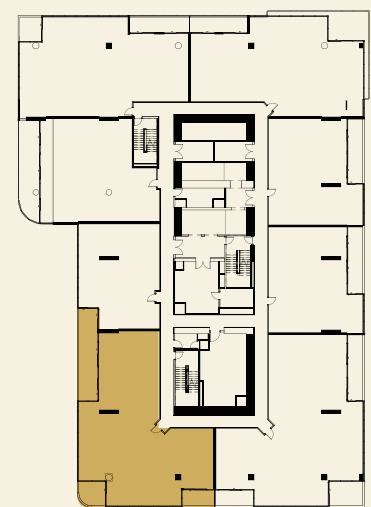

MODEL

PH 6

BED

3

BATH

3.5

INT SQ FT

2742

EXT SQ FT

452

TOTAL SQ FT

3194

HOTEL

ORA

+ PRIVATE RESIDENCES

FLOORS

36-39

MODEL

PH1

BED

3

BATH

3.5

INT SQ FT