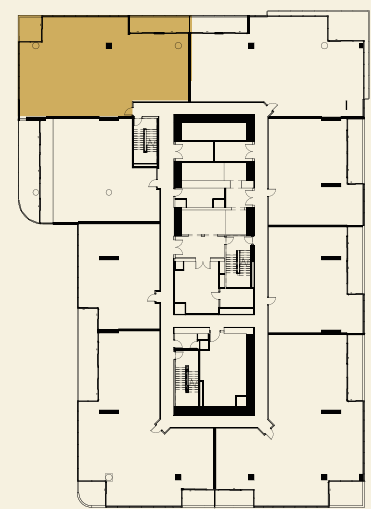

36-39

MODEL

PH1

BED

3

BATH

3.5

INT SQ FT

2520

EXT SQ FT

273

TOTAL SQ FT

2793

HOTEL

ORA

+ PRIVATE RESIDENCES

FLOORS

36-39

MODEL

PH 2

BED

3

BATH

3.5