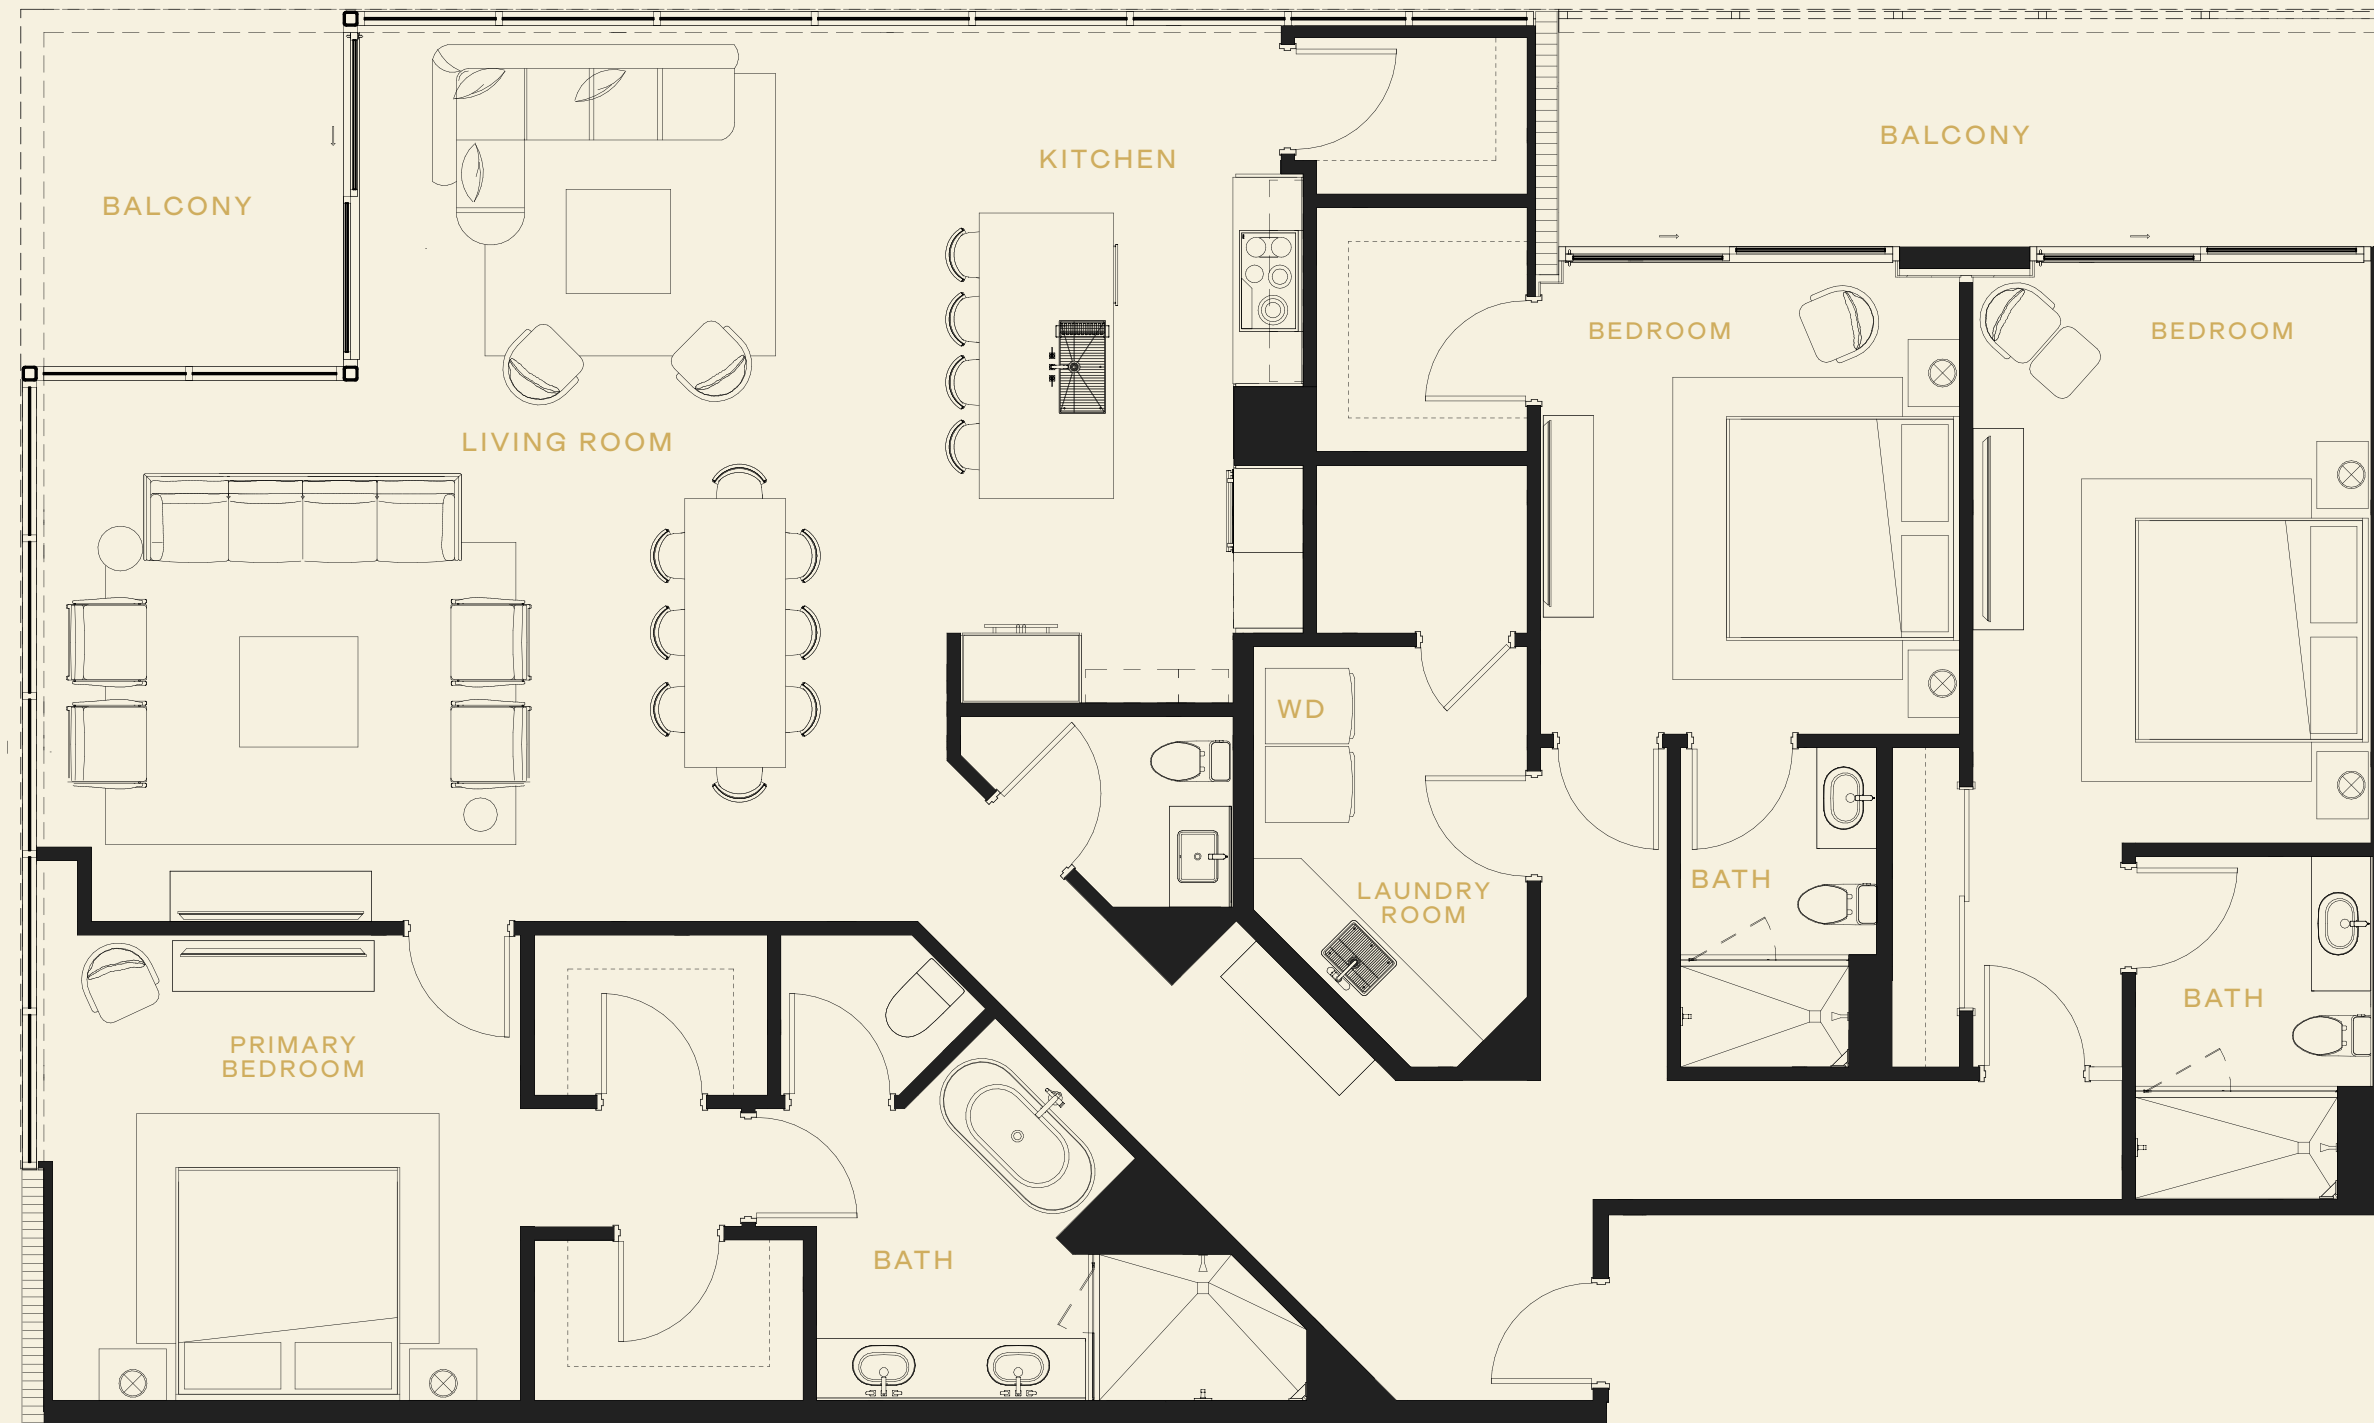

36-39

MODEL

PH1

BED

3

BATH

3.5

INT SQ FT

2520

EXT SQ FT

273

TOTAL SQ FT

2793

HOTEL

ORA

+ PRIVATE RESIDENCES

FLOORS

36-39

MODEL

PH 2

BED

3

BATH

3.5

INT SQ FT

2484

EXT SQ FT

464

TOTAL SQ FT

2948

HOTEL

ORA