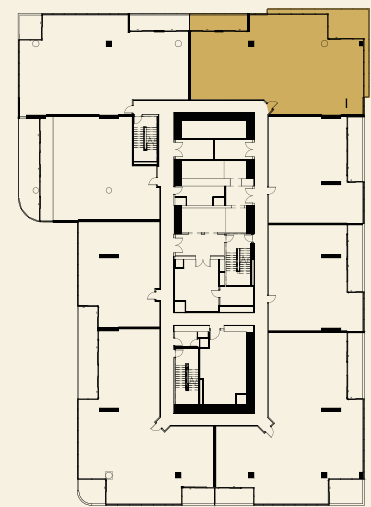

MODEL

PH 2

BED

3

BATH

3.5

INT SQ FT

2484

EXT SQ FT

464

TOTAL SQ FT

2948

HOTEL

ORA

+ PRIVATE RESIDENCES

FLOORS

36-39