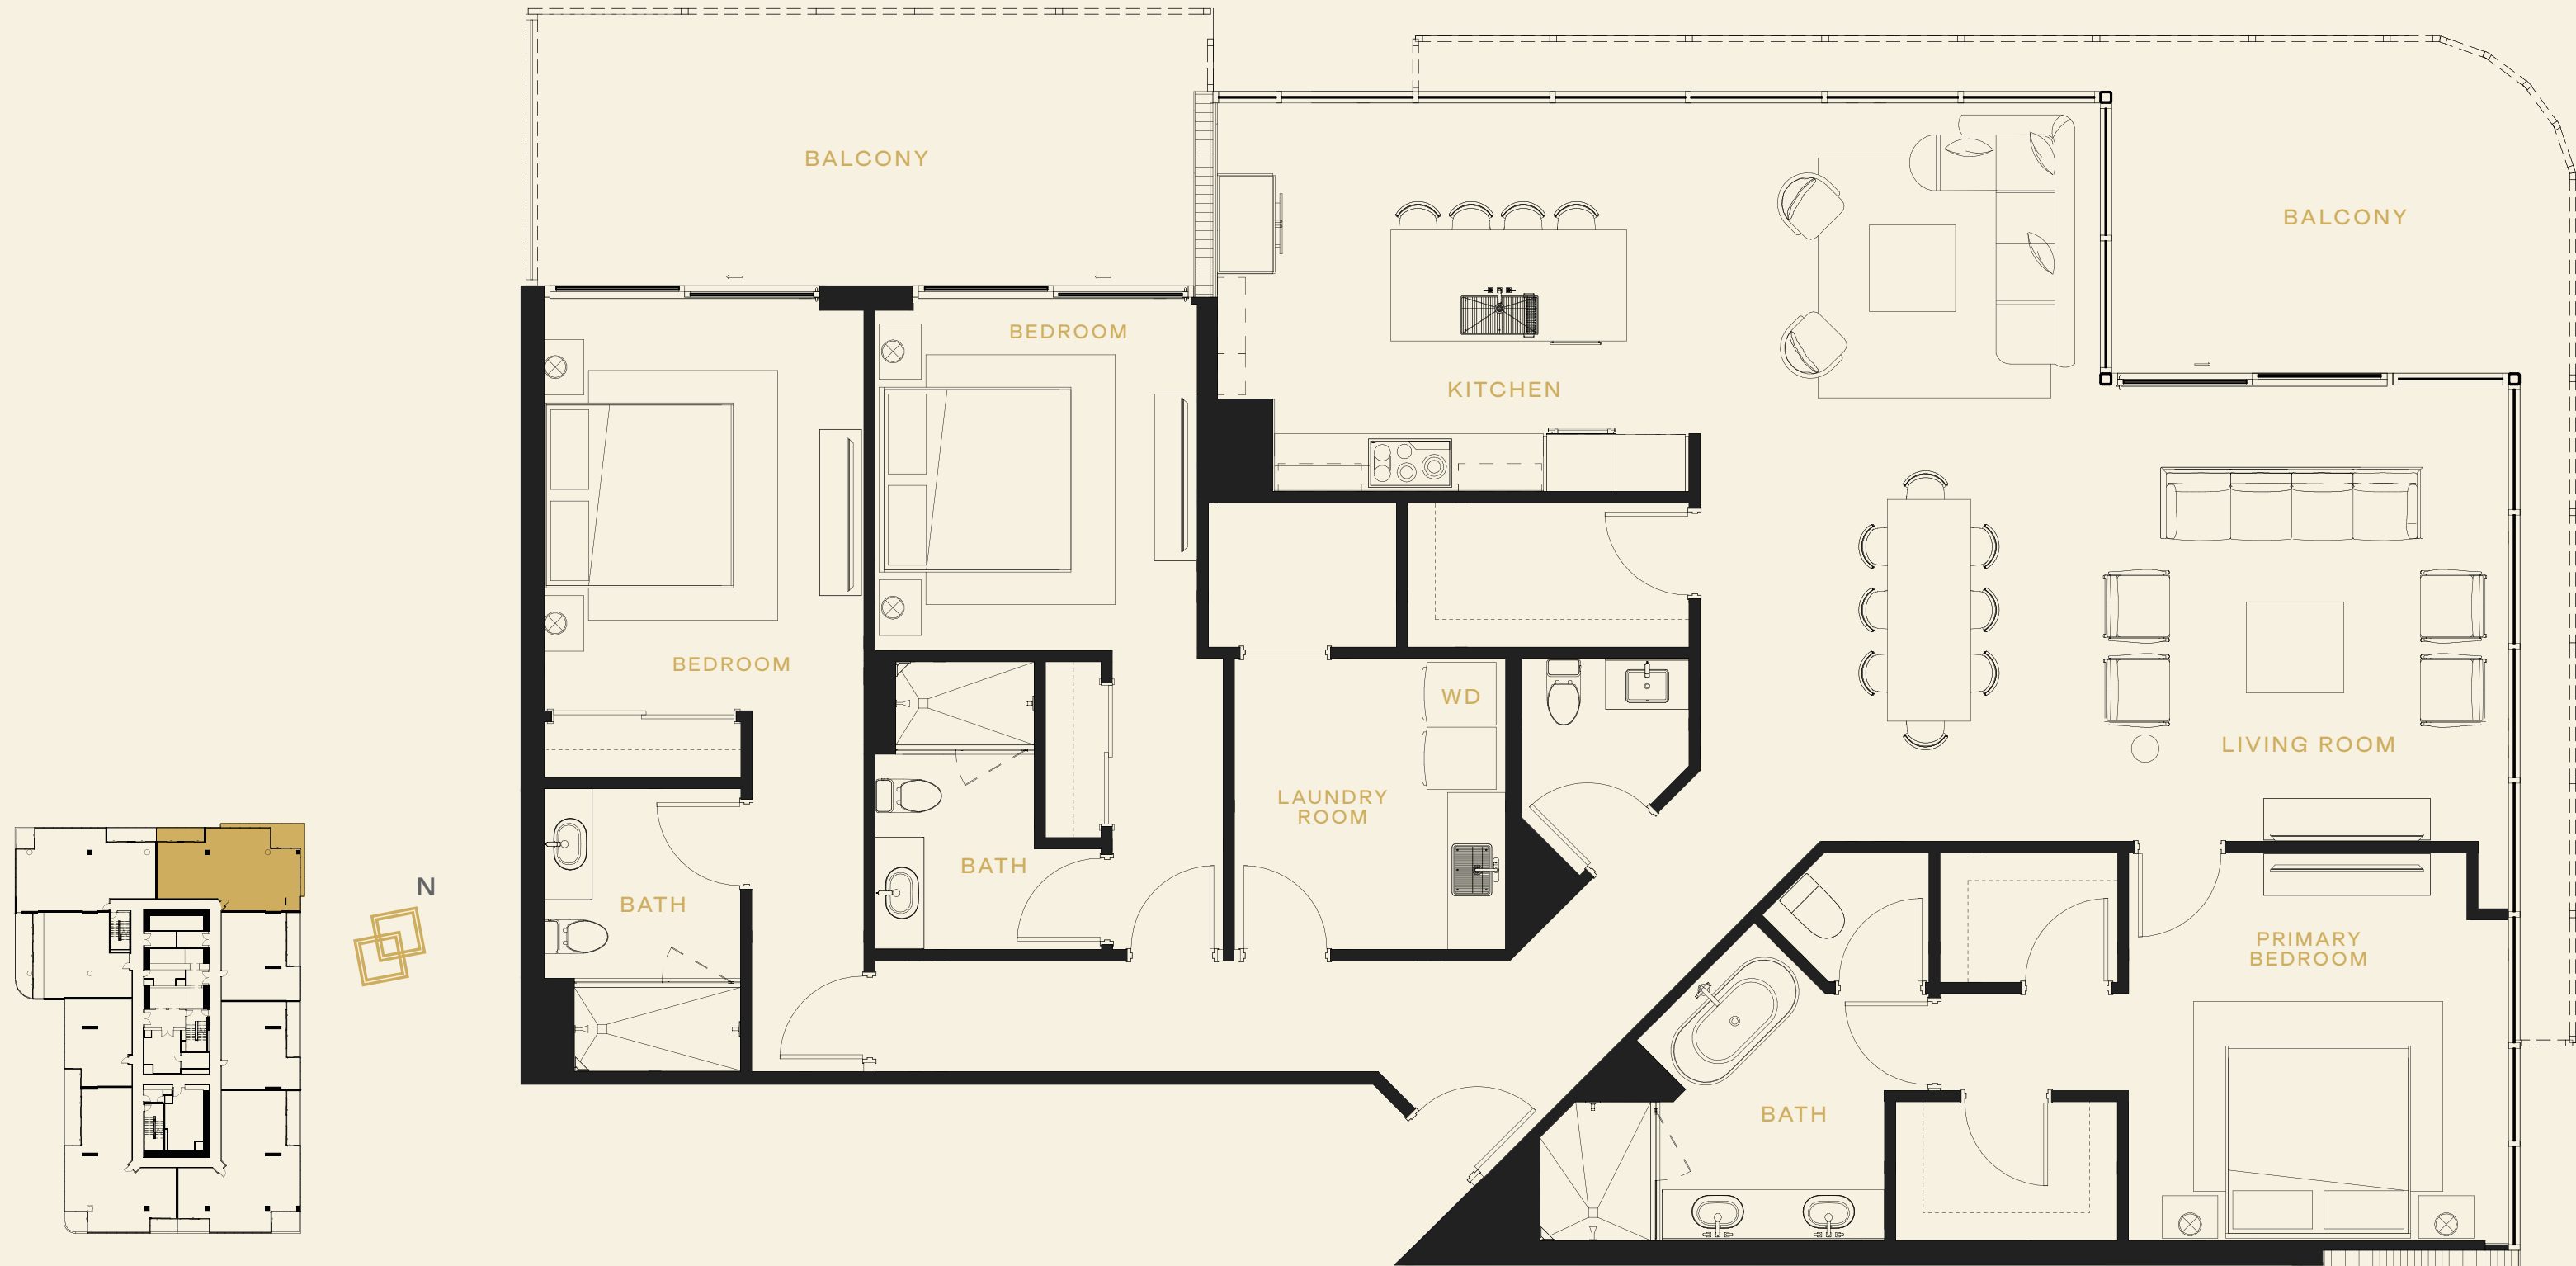

FLOORS

36-39

MODEL

PH 2

BED

3

BATH

3.5

INT SQ FT

2484

EXT SQ FT

464

TOTAL SQ FT

2948

HOTEL

ORA

+ PRIVATE RESIDENCES

FLOORS

36-39