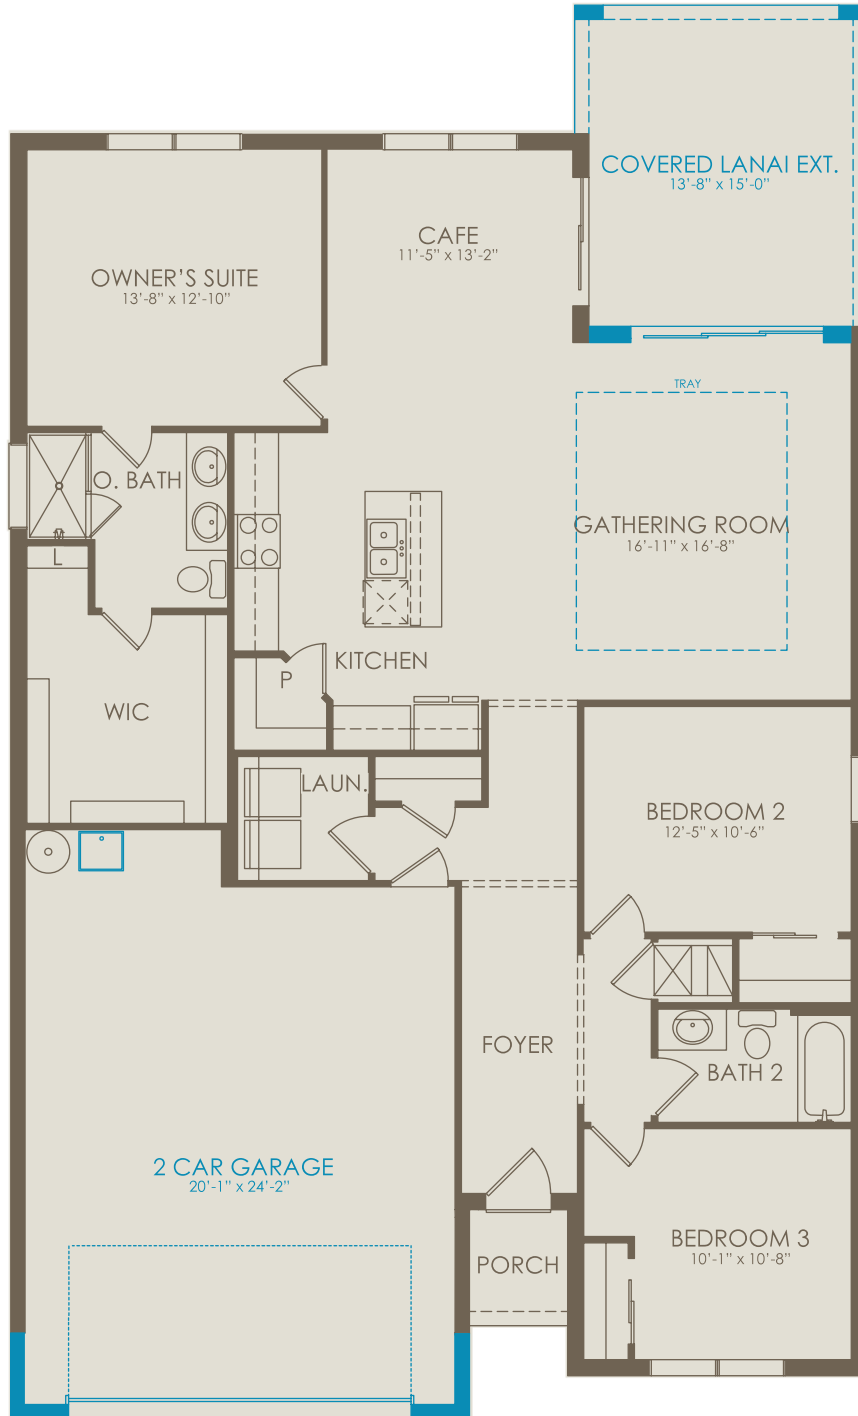

Floor 1

Selected Options: 4' Garage Extension, Sink at 2 Car Garage, Covered Lanai Extension, Sliding Glass Door at Gathering Room, Tray Ceiling at Gathering Room

For this application, the company does not warrant or assume any legal liability or responsibility for the accuracy, completeness, or usefulness of any information, apparatus, product, or process disclosed. Base floor plan subject to change based on elevation selected.