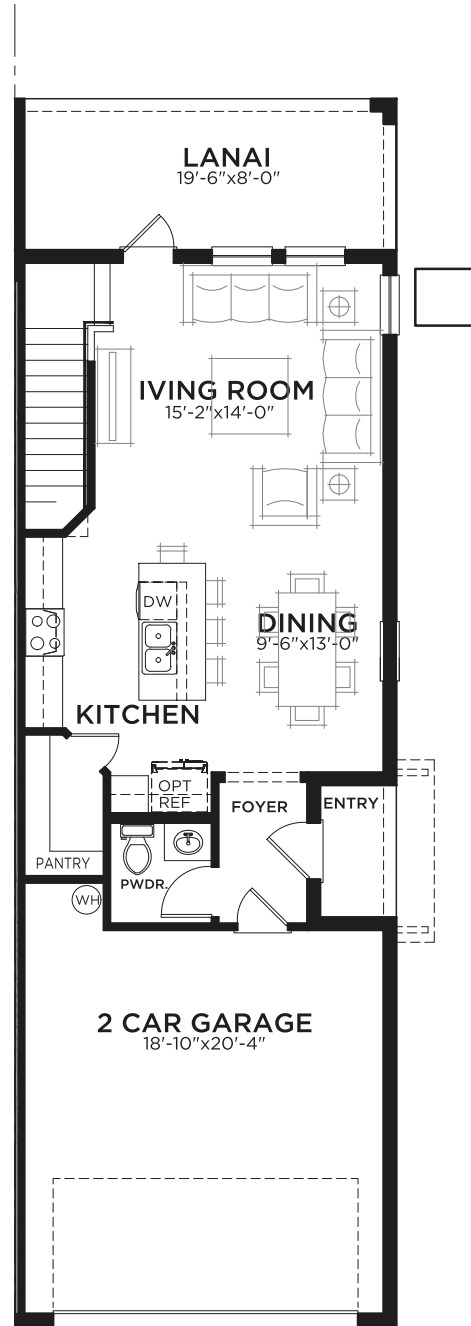

# Tulum

4 bed • 2.5 bath • 2 car | 1,866 sq. ft.

CASA *Fresca*  
HOMES®

WHY NOT START FRESH?

## Tulum

# Tulum

4 bed • 2.5 bath 2 car | 1,866 sq. ft.

WHY NOT START FRESH?

UPPER FLOOR PLAN

MAIN FLOOR PLAN

**Area Schedule**

Main Floor A/C	678 SF
Upper Floor A/C	1188 SF
Total A/C	1866 SF
Garage	434 SF
Lanai	160 SF
Entry	28 SF
Total Area	2488 SF