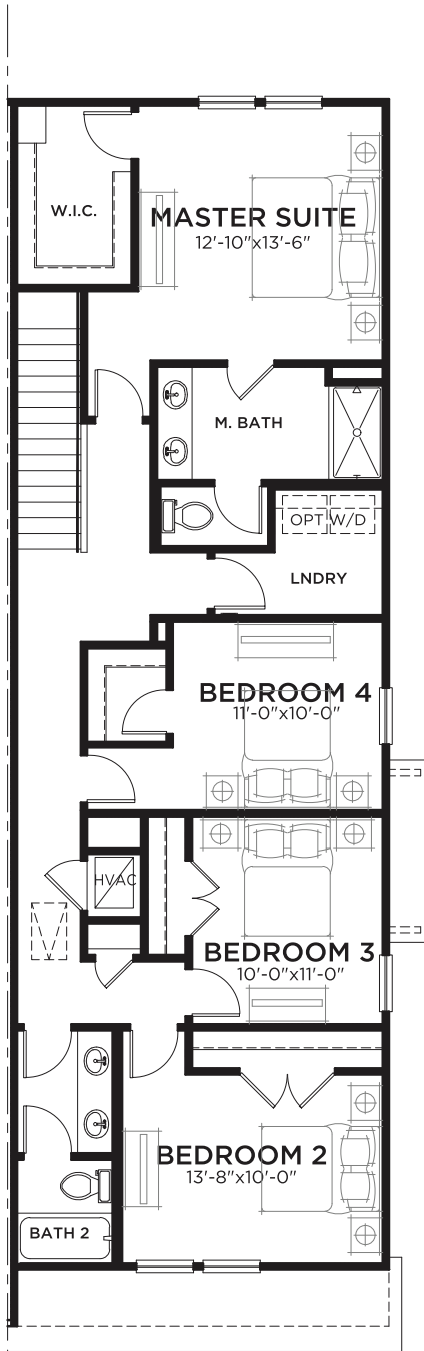

# Tulum

4 bed • 2.5 bath • 2 car | 1,866 sq. ft.

CASA *Fresca*  
HOMES®

WHY NOT START FRESH?

## Tulum

# Tulum

4 bed • 2.5 bath 2 car | 1,866 sq. ft.

WHY NOT START FRESH?

UPPER FLOOR PLAN

MAIN FLOOR PLAN

**Area Schedule**

Main Floor A/C	678 SF
Upper Floor A/C	1188 SF
Total A/C	1866 SF
Garage	434 SF
Lanai	160 SF
Entry	28 SF
Total Area	2488 SF