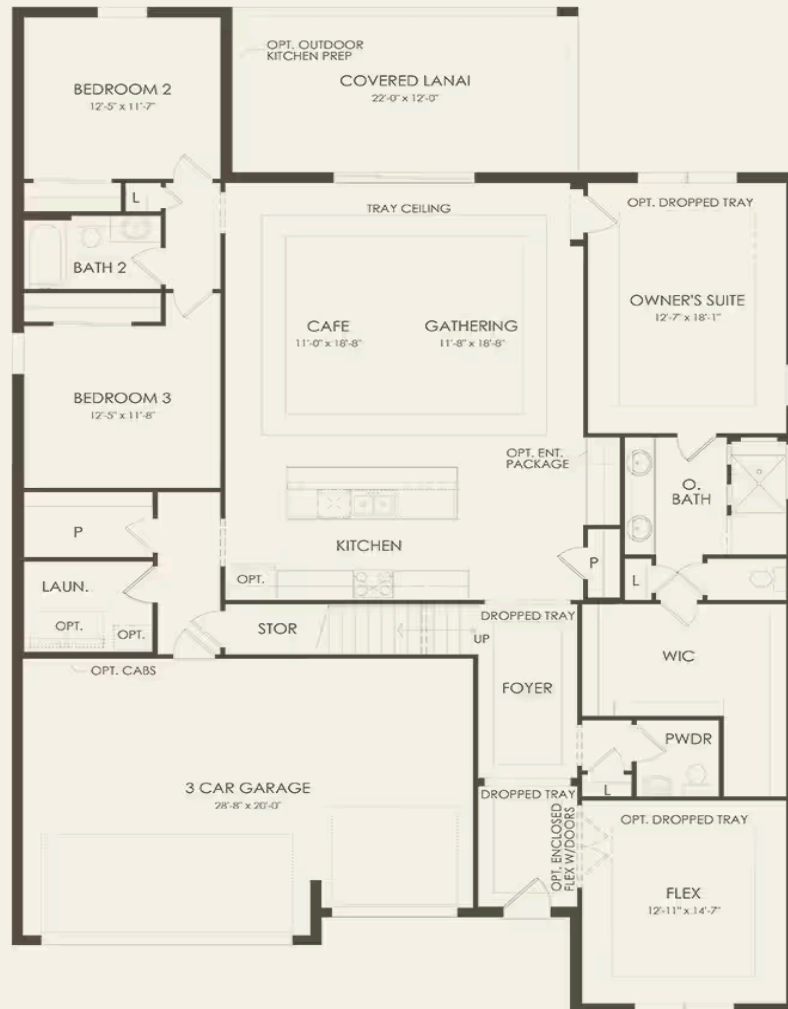

# Mahogany Grand At Riversong

16918 Canary Trail, Parrish, Florida, 34219

- 4-5 Bedrooms
- 3-5 Bathrooms
- 3129 Sq. Ft.

## 4 br /3.5 ba - First Floor

To view all option configurations for this home design, see the interactive floor plan.