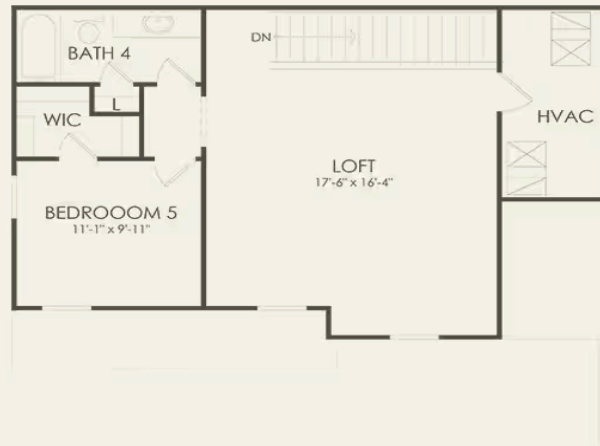

# Mahogany Grand At Riversong

16918 Canary Trail, Parrish, Florida, 34219

- 4-5 Bedrooms
- 3-5 Bathrooms
- 3129 Sq. Ft.

## 4 br /3.5 ba - First Floor

To view all option configurations for this home design, see the interactive floor plan.

## 4 br /3.5 ba - Second Floor

To view all option configurations for this home design, see the interactive floor plan.

Community Association and golf fees may be required. Prices, promotions, incentives, features, options, amenities, floor plans, elevations, designs, materials, and dimensions are subject to change without notice. Square footage and dimensions are estimated and may vary in actual construction. Community improvements and recreational features and amenities described are based upon current development plans which are subject to change and which are under no obligation to be completed. Actual position of house on lot will be determined by the site plan and plot plan. Floor plans, interiors and elevations are artist's conception or model renderings and are not intended to show specific detailing. Floor plans are the property of PulteGroup, Inc. and its affiliates and are protected by U.S. copyright laws. For further information, see our terms of use. This is not an offering to residents of NY, NJ, CA or CT or where otherwise prohibited by law. Pulte Home Corporation is a licensed California real estate broker (Lic. # 00876003).