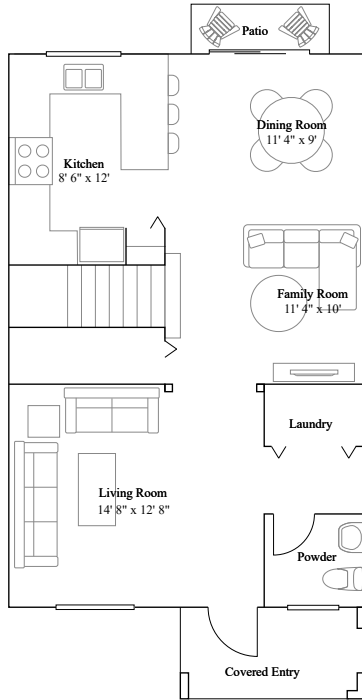

Monte Carlo

3 bd . 2 ba . 1 half ba . 1,489 ft²

1st Floor

2nd Floor

Available Exteriors

Exterior Front

Exterior Back