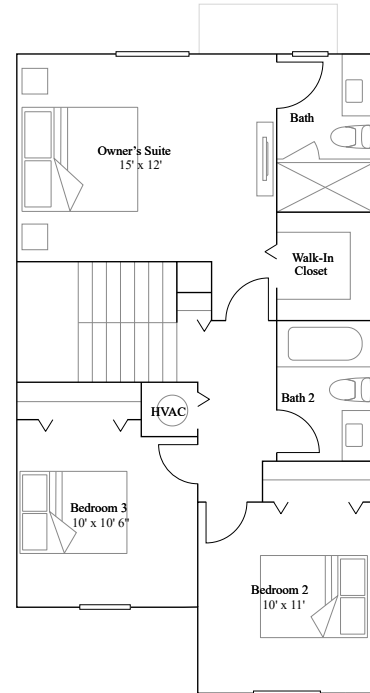

Monte Carlo

3 bd . 2 ba . 1 half ba . 1,489 ft²

1st Floor

2nd Floor

Available Exteriors

Exterior Front

Exterior Back