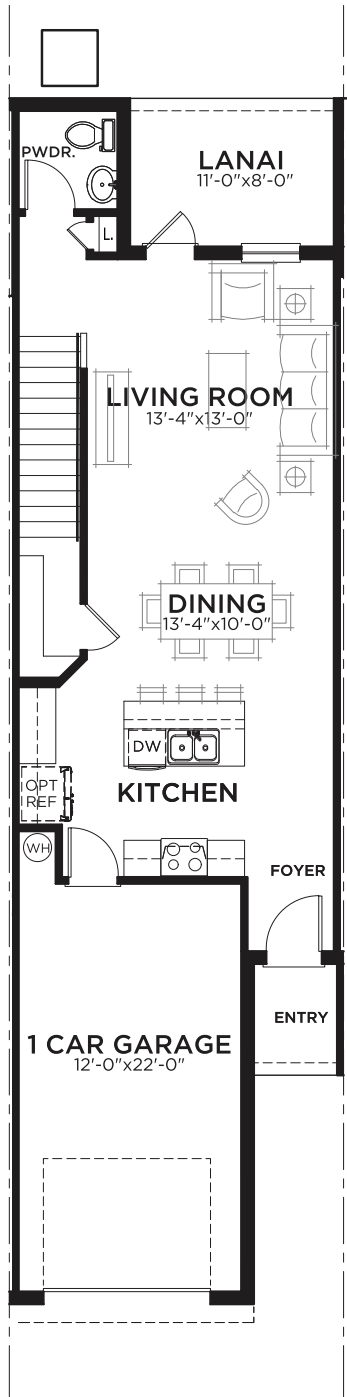

Cartagena

3 bed • 2.5 bath • 1 car | 1,720 sq. ft.

CASA *Fresca*
HOMES®

WHY NOT START FRESH?

Cartagena

Cartagena

3 bed • 2.5 bath • 1 car | 1,720 sq. ft.

WHY NOT START FRESH?

MAIN FLOOR PLAN

UPPER FLOOR PLAN

Area Schedule

Main Floor A/C	687 SF
Upper Floor A/C	1033 SF
Total A/C	1720 SF
Garage	303 SF
Lanai	92 SF
Entry	29 SF
Total Area	2144 SF