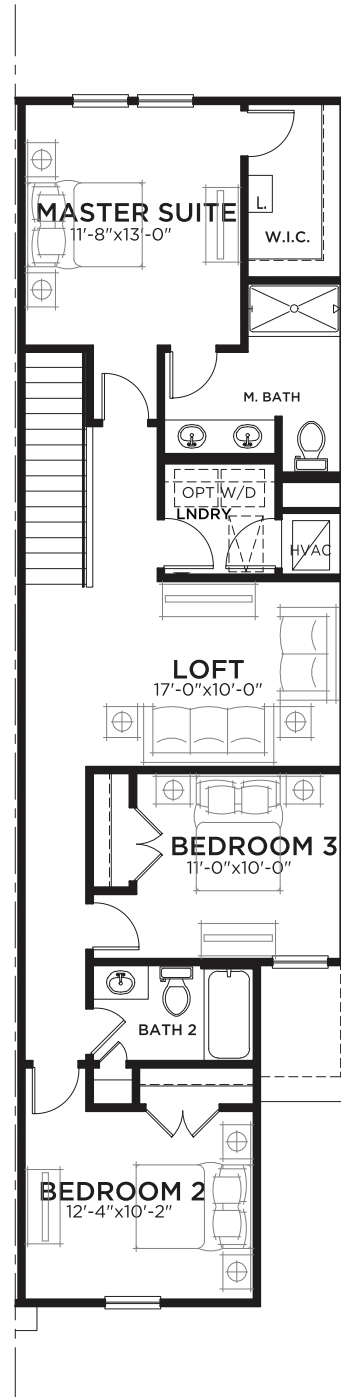

Cartagena

3 bed • 2.5 bath • 1 car | 1,720 sq. ft.

CASA *Fresca*
HOMES®

WHY NOT START FRESH?

Cartagena

Cartagena

3 bed • 2.5 bath • 1 car | 1,720 sq. ft.

WHY NOT START FRESH?

MAIN FLOOR PLAN

UPPER FLOOR PLAN

Area Schedule

Main Floor A/C	687 SF
Upper Floor A/C	1033 SF
Total A/C	1720 SF
Garage	303 SF
Lanai	92 SF
Entry	29 SF
Total Area	2144 SF