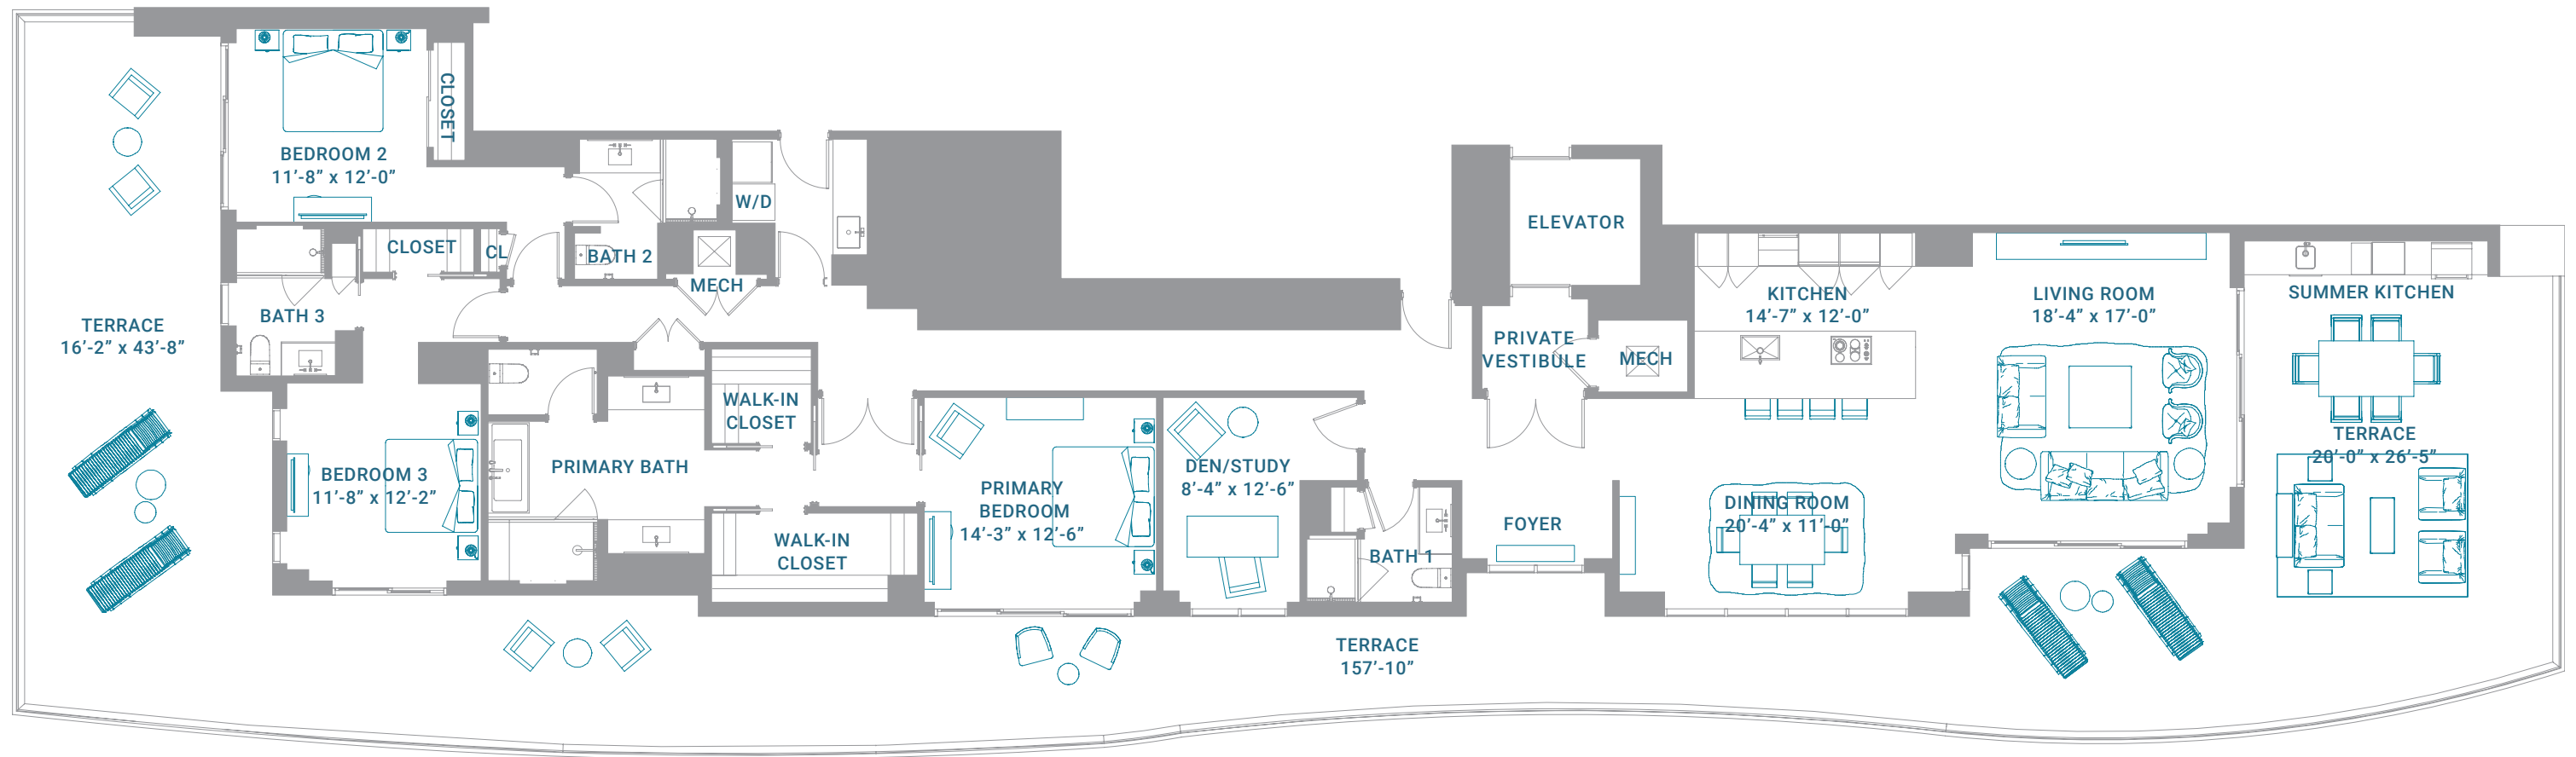

# RESIDENCE LPH-A

Floors 19

3 BEDROOMS + DEN | 3.5 BATHROOMS

INTERIOR	2,770 SQ FT	257 SQ M
TERRACE	1,928 SQ FT	179 SQ M
TOTAL	4,698 SQ FT	436 SQ M

# RESIDENCE LPH-A

Floors 20-21

3 BEDROOMS + DEN | 3.5 BATHROOMS

INTERIOR	2,770 SQ FT	257 SQ M
TERRACE	1,065 SQ FT	99 SQ M
TOTAL	3,835 SQ FT	356 SQ M

# RESIDENCE LPH-B

Floors 19

3 BEDROOMS + DEN | 4 BATHROOMS

INTERIOR	2,755 SQ FT	256 SQ M
TERRACE	2,140 SQ FT	199 SQ M
TOTAL	4,895 SQ FT	455 SQ M

# RESIDENCE LPH-B

Floors 20-21

3 BEDROOMS + DEN | 4 BATHROOMS

INTERIOR	2,755 SQ FT	256 SQ M
TERRACE	1,500 SQ FT	139 SQ M
TOTAL	4,255 SQ FT	395 SQ M