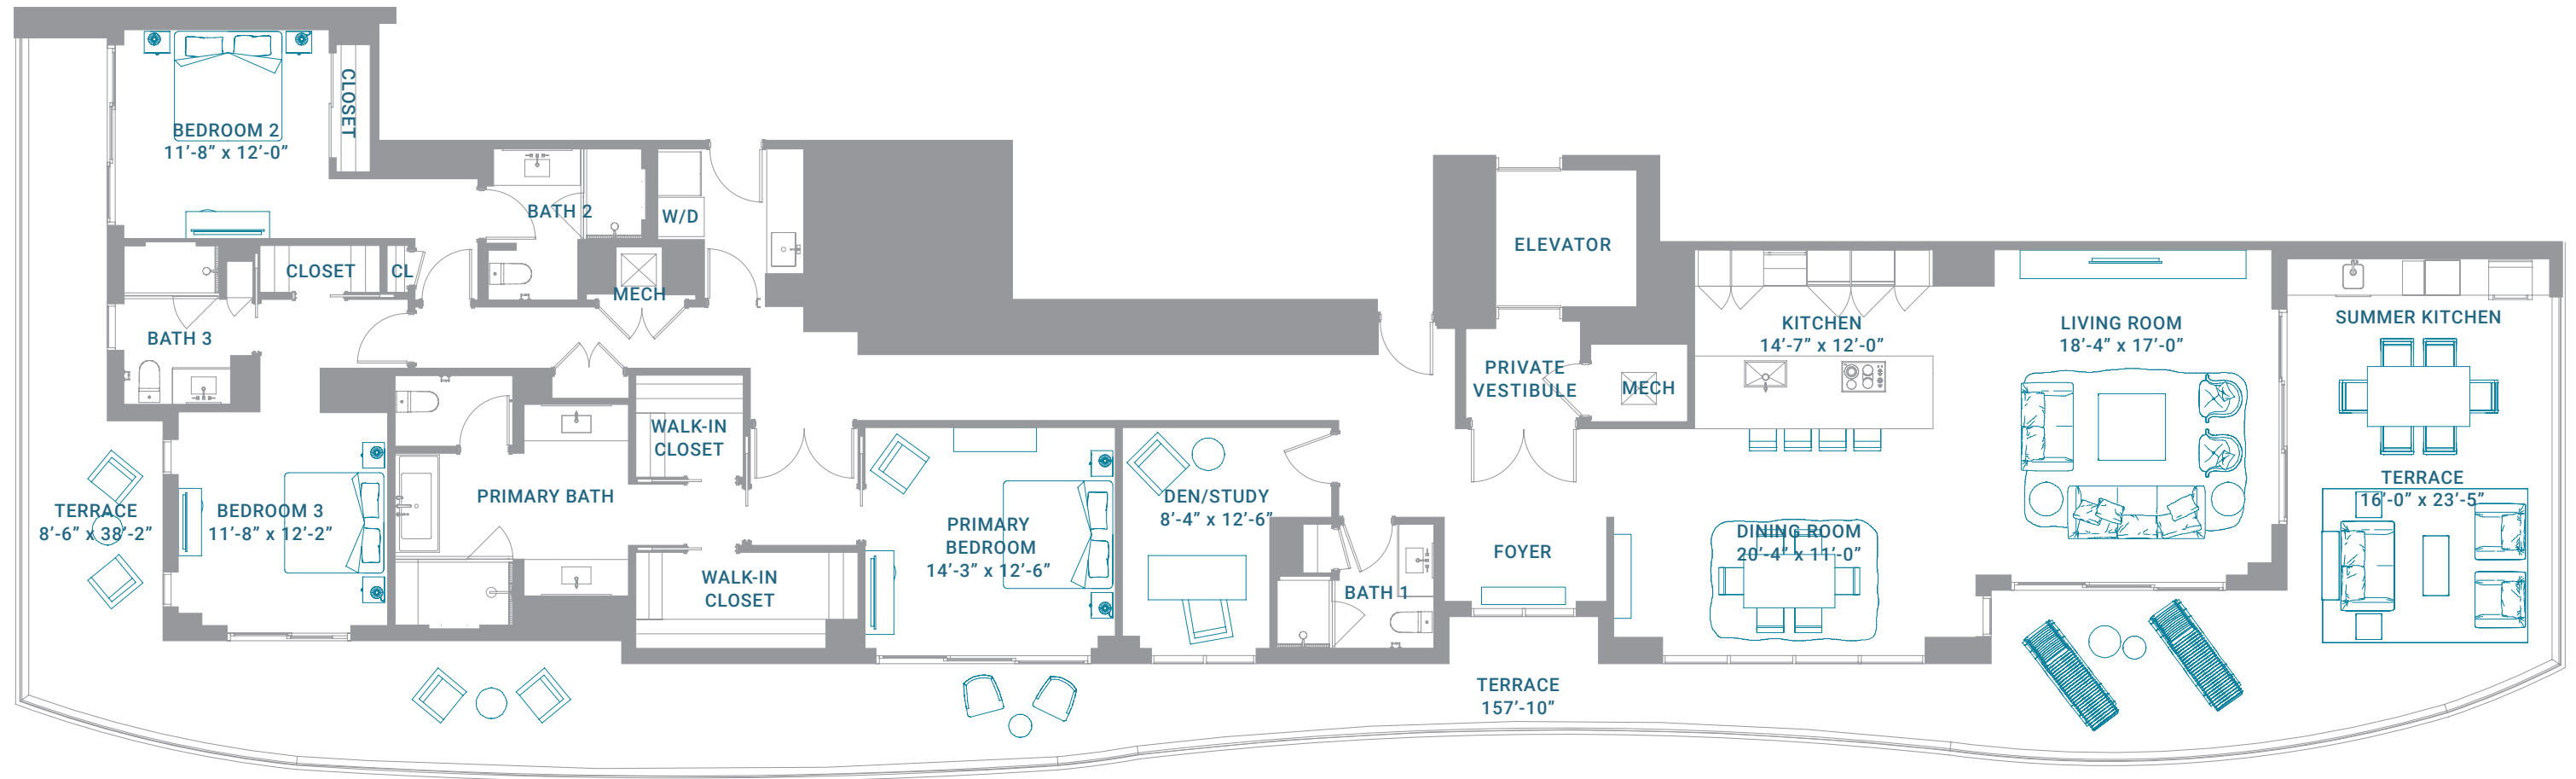

# RESIDENCE LPH-A

Floors 19

3 BEDROOMS + DEN | 3.5 BATHROOMS

INTERIOR	2,770 SQ FT	257 SQ M
TERRACE	1,928 SQ FT	179 SQ M
TOTAL	4,698 SQ FT	436 SQ M

# RESIDENCE LPH-A

Floors 20-21

3 BEDROOMS + DEN | 3.5 BATHROOMS

INTERIOR	2,770 SQ FT	257 SQ M
TERRACE	1,065 SQ FT	99 SQ M
TOTAL	3,835 SQ FT	356 SQ M

# RESIDENCE LPH-B

Floors 19

3 BEDROOMS + DEN | 4 BATHROOMS

INTERIOR	2,755 SQ FT	256 SQ M
TERRACE	2,140 SQ FT	199 SQ M
TOTAL	4,895 SQ FT	455 SQ M

# RESIDENCE LPH-B

Floors 20-21

3 BEDROOMS + DEN | 4 BATHROOMS

INTERIOR	2,755 SQ FT	256 SQ M
TERRACE	1,500 SQ FT	139 SQ M
TOTAL	4,255 SQ FT	395 SQ M