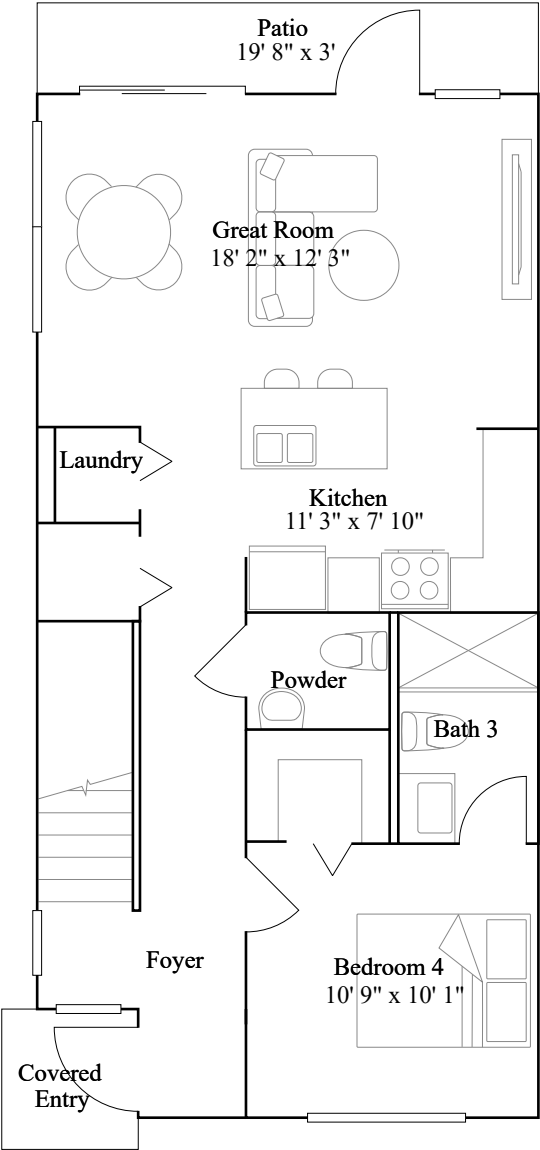

Splendor

Luminara

1,476 sq. ft.
2-story
4 bed · 3 ba
0 car garage

Front View

Rear View

Splendor

Luminara

1,476 sq. ft.
2-story
4 bed · 3 ba
0 car garage

1st Floor

Splendor

Luminara

1,476 sq. ft.
2-story
4 bed · 3 ba
0 car garage

2nd Floor