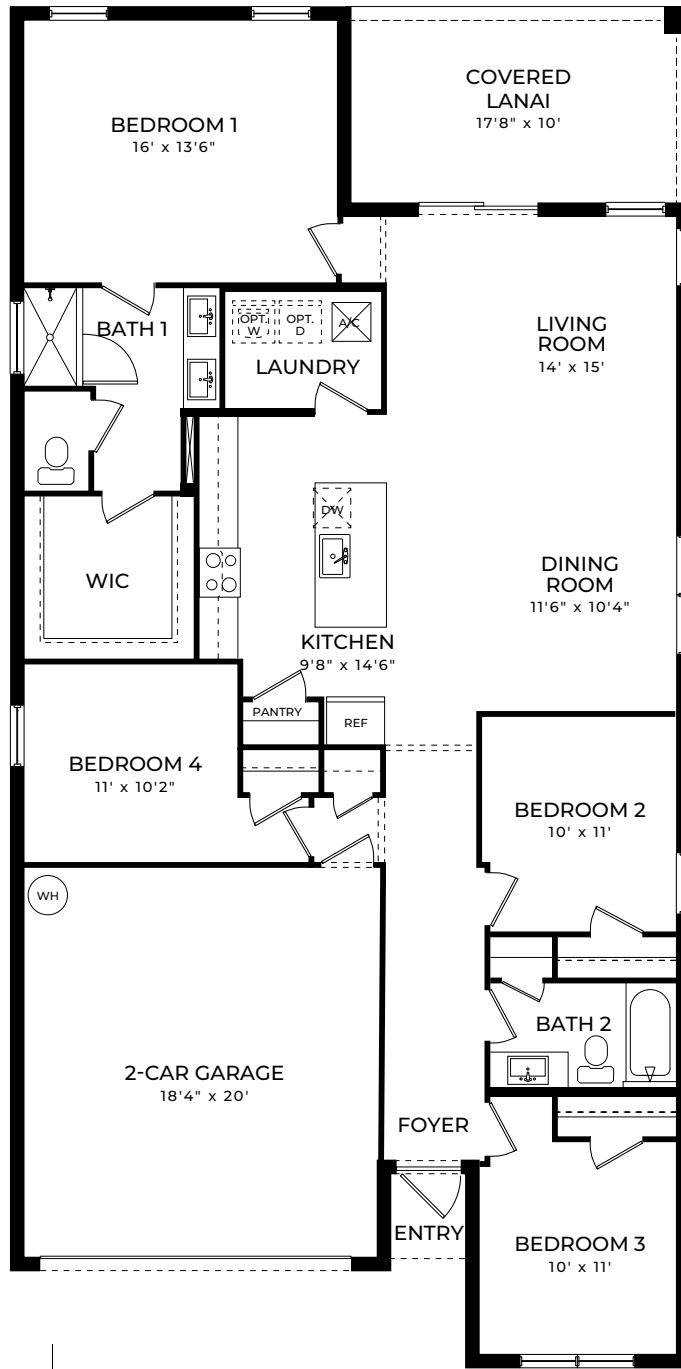

Classic

Coastal

MERRIT

Contemporary

Modern

MERRIT

4 Bedrooms
2 Bathrooms
2-Car Garage

| | |
|---------------------------|--------------|
| Total A/C Sq. Ft. | 1,739 |
| Porch | 20 |
| Covered Lanai..... | 177 |
| 2-Car Garage..... | 396 |
| Total Sq. Ft. | 2,332 |