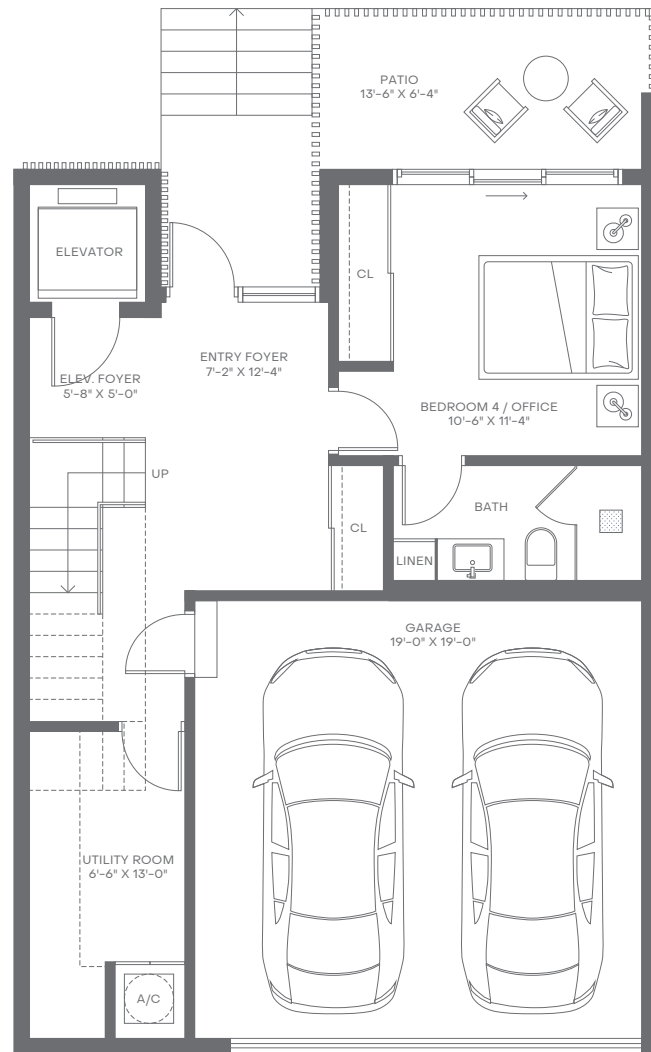

REGENCY PARK

LEVEL 1

LEVEL 2

LEVEL 3

LEVEL 4

VILLA

4 Bedrooms
4 Bathrooms
Powder Room

Total Area: 3,224 FT² | 299 M²
Total Area Without Garage: 2,823 FT² | 262 M²
Exterior: 860 FT² | 80 M²

Elevator to All Levels
Rooftop Deck with Outdoor Kitchen
2-Car Garage

Closets in All En-Suites
Walk-In Pantry
Laundry Space

REGENCY PARK

LEVEL 1

LEVEL 2

LEVEL 3

LEVEL 4

VILLA

C

4 Bedrooms
4 Bathrooms
Powder Room

Total Area: 3,339 FT² | 310 M²
Total Area Without Garage: 2,935 FT² | 273 M²
Exterior: 900 FT² | 84 M²

Elevator to All Levels
Rooftop Deck with Outdoor Kitchen
2-Car Garage

Closets in All En-Suites
Walk-In Pantry
Laundry Space