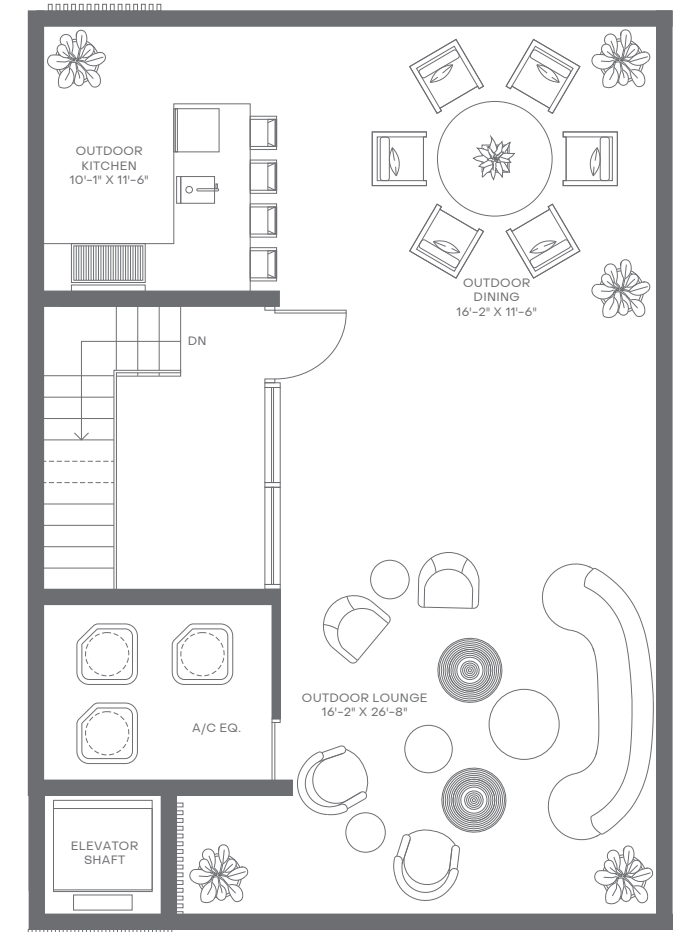

REGENCY PARK

LEVEL 1

LEVEL 2

LEVEL 3

LEVEL 4

VILLA

4 Bedrooms
4 Bathrooms
Powder Room

Total Area: 3,224 FT² | 299 M²
Total Area Without Garage: 2,823 FT² | 262 M²
Exterior: 860 FT² | 80 M²

Elevator to All Levels
Rooftop Deck with Outdoor Kitchen
2-Car Garage

Closets in All En-Suites
Walk-In Pantry
Laundry Space

REGENCY PARK

LEVEL 1

LEVEL 2

LEVEL 3

LEVEL 4

VILLA

C

4 Bedrooms
4 Bathrooms
Powder Room

Total Area: 3,339 FT² | 310 M²
Total Area Without Garage: 2,935 FT² | 273 M²
Exterior: 900 FT² | 84 M²

Elevator to All Levels
Rooftop Deck with Outdoor Kitchen
2-Car Garage

Closets in All En-Suites
Walk-In Pantry
Laundry Space