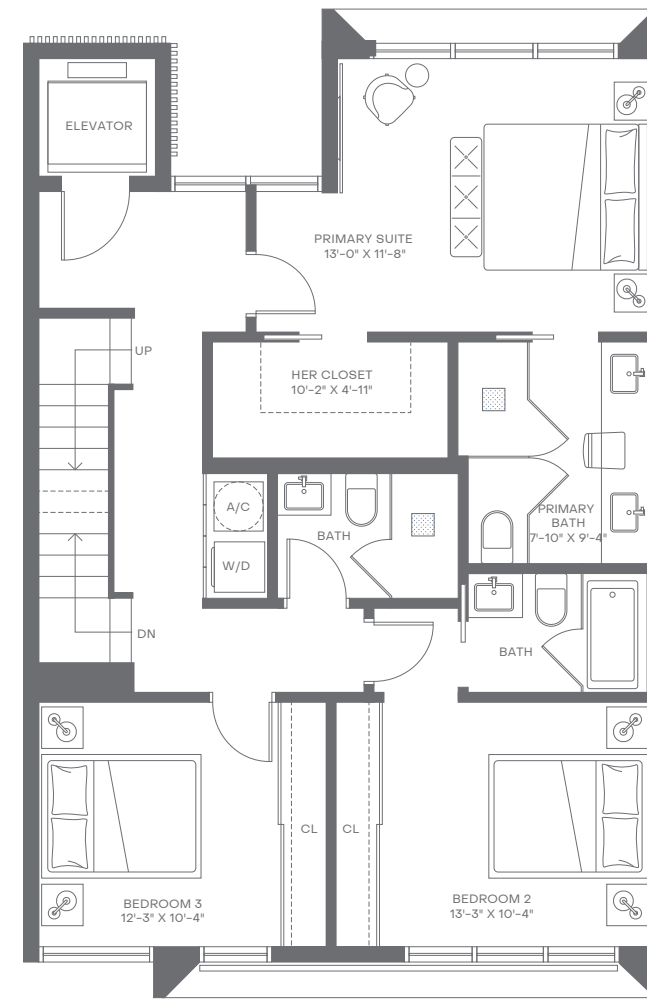

REGENCY PARK

LEVEL 1

LEVEL 2

LEVEL 3

LEVEL 4

VILLA

4 Bedrooms
4 Bathrooms
Powder Room

Total Area: 3,224 FT² | 299 M²
Total Area Without Garage: 2,823 FT² | 262 M²
Exterior: 860 FT² | 80 M²

Elevator to All Levels
Rooftop Deck with Outdoor Kitchen
2-Car Garage

Closets in All En-Suites
Walk-In Pantry
Laundry Space

REGENCY PARK

LEVEL 1

LEVEL 2

LEVEL 3

LEVEL 4

VILLA

C

4 Bedrooms
4 Bathrooms
Powder Room

Total Area: 3,339 FT² | 310 M²
Total Area Without Garage: 2,935 FT² | 273 M²
Exterior: 900 FT² | 84 M²

Elevator to All Levels
Rooftop Deck with Outdoor Kitchen
2-Car Garage

Closets in All En-Suites
Walk-In Pantry
Laundry Space