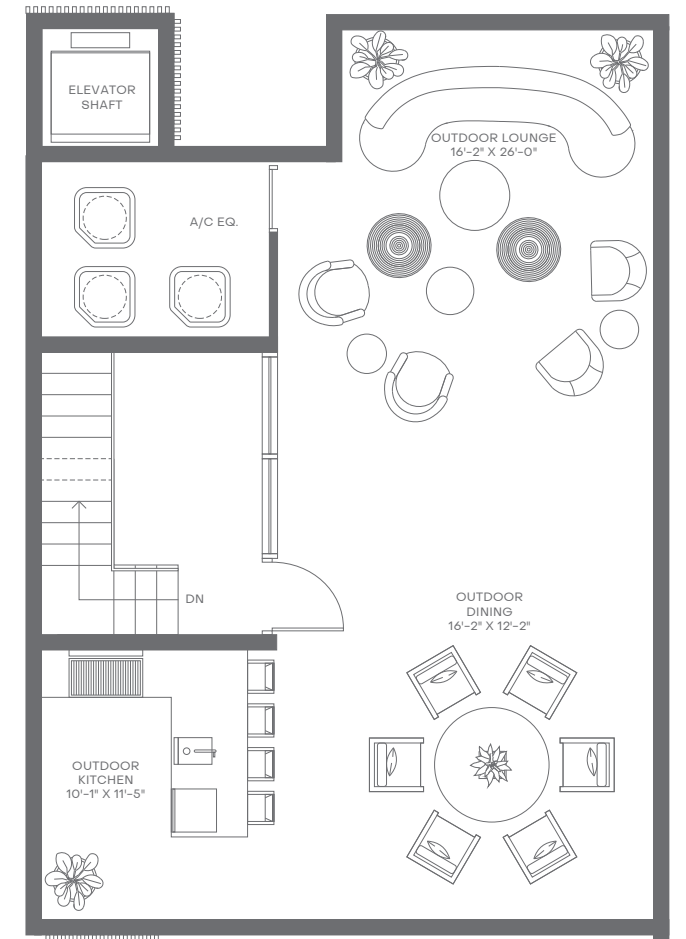

REGENCY PARK

LEVEL 1

LEVEL 2

LEVEL 3

LEVEL 4

VILLA

4 Bedrooms
4 Bathrooms
Powder Room

Total Area: 3,224 FT² | 299 M²
Total Area Without Garage: 2,823 FT² | 262 M²
Exterior: 860 FT² | 80 M²

Elevator to All Levels
Rooftop Deck with Outdoor Kitchen
2-Car Garage

Closets in All En-Suites
Walk-In Pantry
Laundry Space

REGENCY PARK

LEVEL 1

LEVEL 2

LEVEL 3

LEVEL 4

VILLA

C

4 Bedrooms
4 Bathrooms
Powder Room

Total Area: 3,339 FT² | 310 M²
Total Area Without Garage: 2,935 FT² | 273 M²
Exterior: 900 FT² | 84 M²

Elevator to All Levels
Rooftop Deck with Outdoor Kitchen
2-Car Garage

Closets in All En-Suites
Walk-In Pantry
Laundry Space