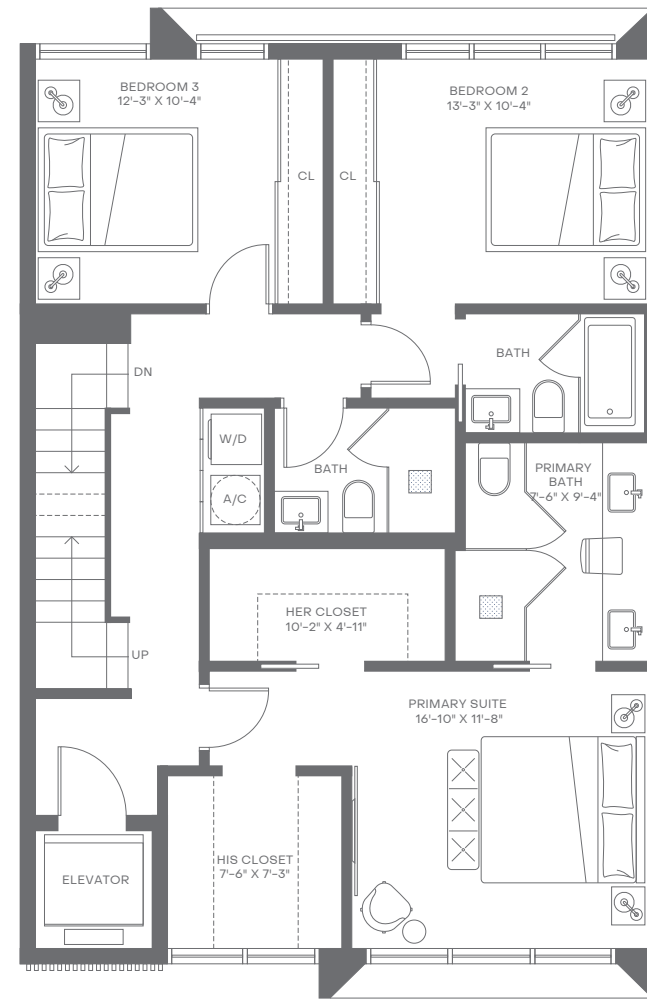

REGENCY PARK

LEVEL 1

LEVEL 2

LEVEL 3

LEVEL 4

VILLA

4 Bedrooms
4 Bathrooms
Powder Room

Total Area: 3,224 FT² | 299 M²
Total Area Without Garage: 2,823 FT² | 262 M²
Exterior: 860 FT² | 80 M²

Elevator to All Levels
Rooftop Deck with Outdoor Kitchen
2-Car Garage

Closets in All En-Suites
Walk-In Pantry
Laundry Space

REGENCY PARK

LEVEL 1

LEVEL 2

LEVEL 3

LEVEL 4

VILLA

C

4 Bedrooms
4 Bathrooms
Powder Room

Total Area: 3,339 FT² | 310 M²
Total Area Without Garage: 2,935 FT² | 273 M²
Exterior: 900 FT² | 84 M²

Elevator to All Levels
Rooftop Deck with Outdoor Kitchen
2-Car Garage

Closets in All En-Suites
Walk-In Pantry
Laundry Space