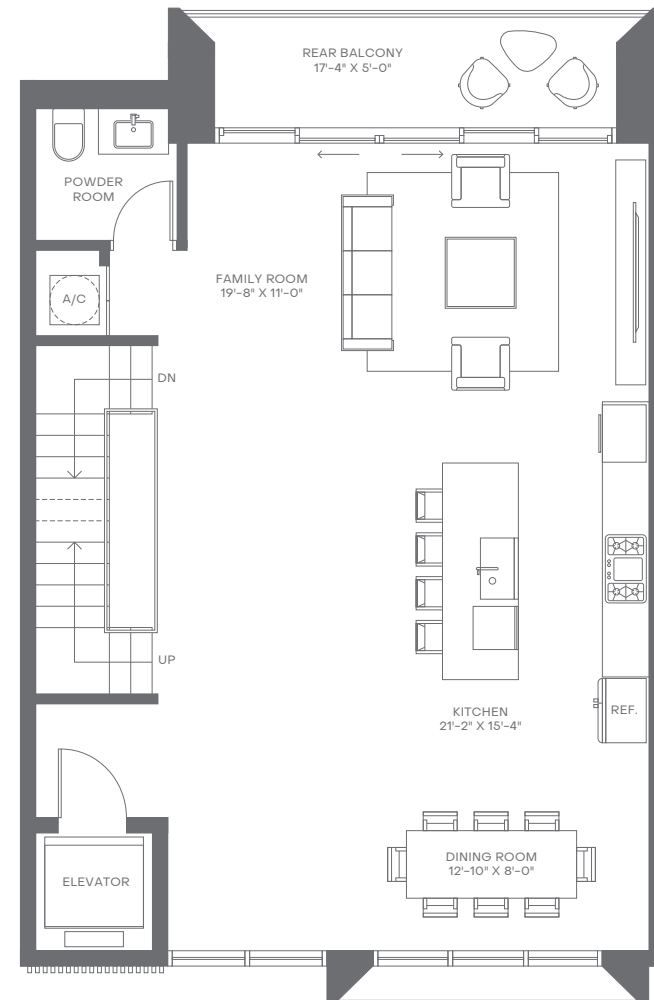

REGENCY PARK

LEVEL 1

LEVEL 2

LEVEL 3

LEVEL 4

VILLA

4 Bedrooms
4 Bathrooms
Powder Room

Total Area: 3,224 FT² | 299 M²
Total Area Without Garage: 2,823 FT² | 262 M²
Exterior: 860 FT² | 80 M²

Elevator to All Levels
Rooftop Deck with Outdoor Kitchen
2-Car Garage

Closets in All En-Suites
Walk-In Pantry
Laundry Space

REGENCY PARK

LEVEL 1

LEVEL 2

LEVEL 3

LEVEL 4

VILLA

C

4 Bedrooms
4 Bathrooms
Powder Room

Total Area: 3,339 FT² | 310 M²
Total Area Without Garage: 2,935 FT² | 273 M²
Exterior: 900 FT² | 84 M²

Elevator to All Levels
Rooftop Deck with Outdoor Kitchen
2-Car Garage

Closets in All En-Suites
Walk-In Pantry
Laundry Space