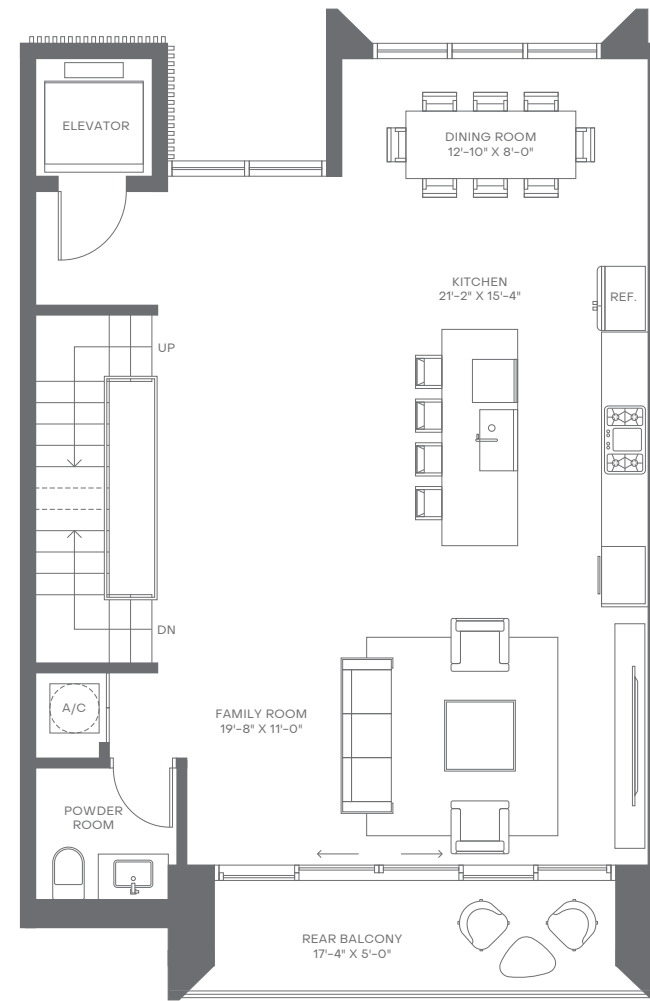

REGENCY PARK

LEVEL 1

LEVEL 2

LEVEL 3

LEVEL 4

VILLA

4 Bedrooms
4 Bathrooms
Powder Room

Total Area: 3,224 FT² | 299 M²
Total Area Without Garage: 2,823 FT² | 262 M²
Exterior: 860 FT² | 80 M²

Elevator to All Levels
Rooftop Deck with Outdoor Kitchen
2-Car Garage

Closets in All En-Suites
Walk-In Pantry
Laundry Space

REGENCY PARK

LEVEL 1

LEVEL 2

LEVEL 3

LEVEL 4

VILLA

C

4 Bedrooms
4 Bathrooms
Powder Room

Total Area: 3,339 FT² | 310 M²
Total Area Without Garage: 2,935 FT² | 273 M²
Exterior: 900 FT² | 84 M²

Elevator to All Levels
Rooftop Deck with Outdoor Kitchen
2-Car Garage

Closets in All En-Suites
Walk-In Pantry
Laundry Space