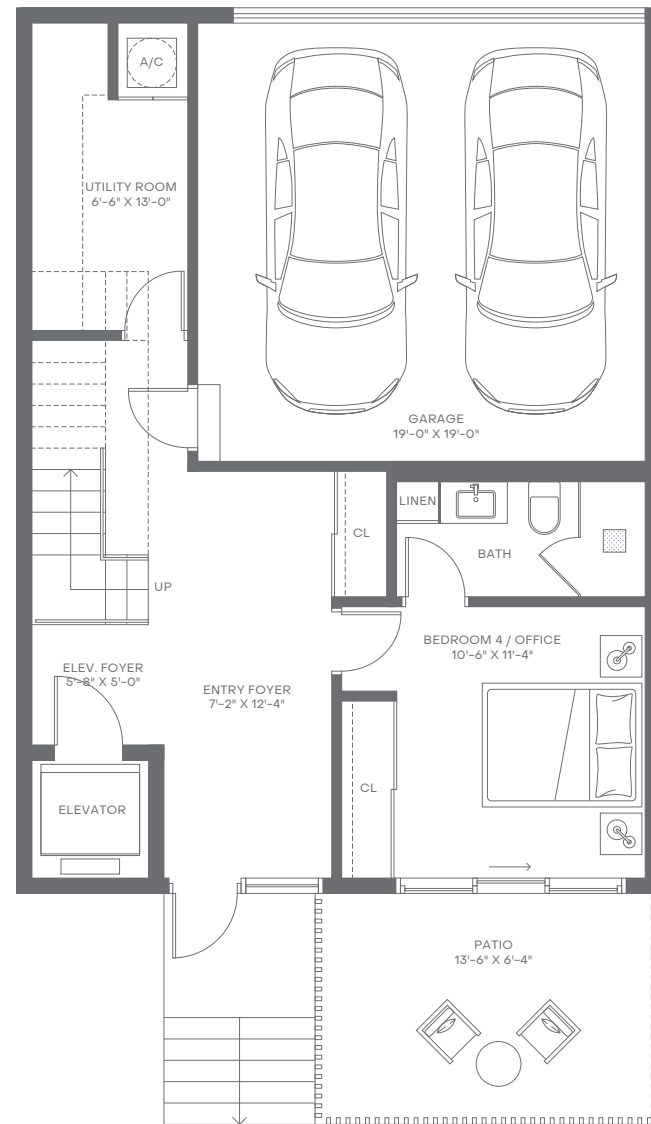

REGENCY PARK

LEVEL 1

LEVEL 2

LEVEL 3

LEVEL 4

VILLA

4 Bedrooms
4 Bathrooms
Powder Room

Total Area: 3,224 FT² | 299 M²
Total Area Without Garage: 2,823 FT² | 262 M²
Exterior: 860 FT² | 80 M²

Elevator to All Levels
Rooftop Deck with Outdoor Kitchen
2-Car Garage

Closets in All En-Suites
Walk-In Pantry
Laundry Space

REGENCY PARK

LEVEL 1

LEVEL 2

LEVEL 3

LEVEL 4

VILLA

C

4 Bedrooms
4 Bathrooms
Powder Room

Total Area: 3,339 FT² | 310 M²
Total Area Without Garage: 2,935 FT² | 273 M²
Exterior: 900 FT² | 84 M²

Elevator to All Levels
Rooftop Deck with Outdoor Kitchen
2-Car Garage

Closets in All En-Suites
Walk-In Pantry
Laundry Space