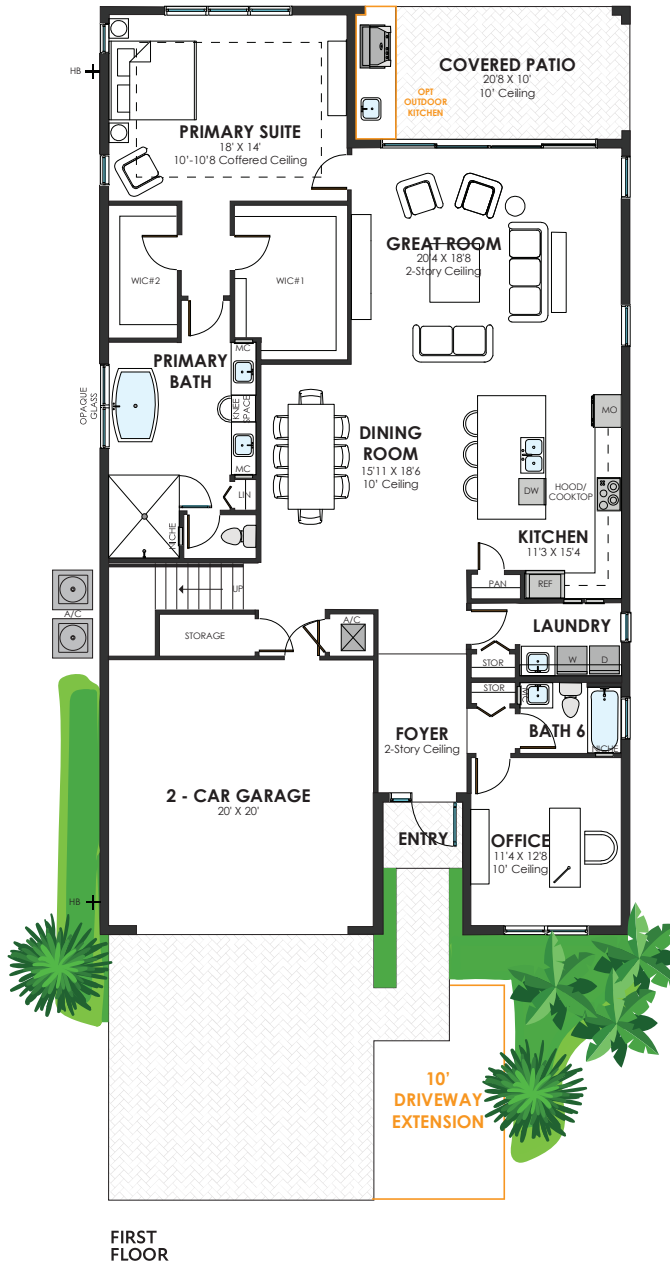

MANHATTAN

Clearstory
Foyer/
Gr.Rm

Two
Suites

Media
Room

5
Beds

2-STORY

**4-5
BEDROOMS**

**6
BATHROOMS**

**2
CAR GARAGE**

**3,864-4,214
A/C SF
4,353-4,885
TOTAL SF**

= Decorated Model Home

CONTEMPORARY

TRANSITIONAL

COASTAL