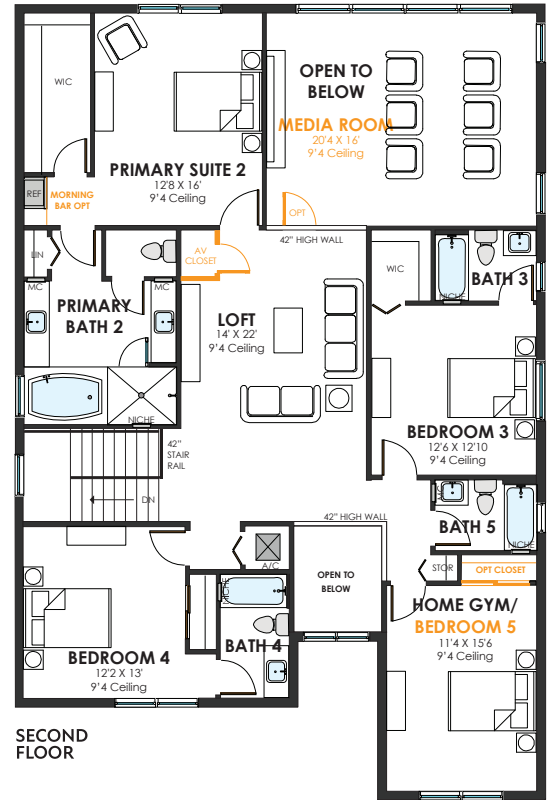

MANHATTAN

Clearstory
Foyer/
Gr.Rm

Two
Suites

Media
Room

5
Beds

2-STORY

**4-5
BEDROOMS**

**6
BATHROOMS**

**2
CAR GARAGE**

**3,864-4,214
A/C SF
4,353-4,885
TOTAL SF**

= Decorated Model Home

CONTEMPORARY

TRANSITIONAL

COASTAL