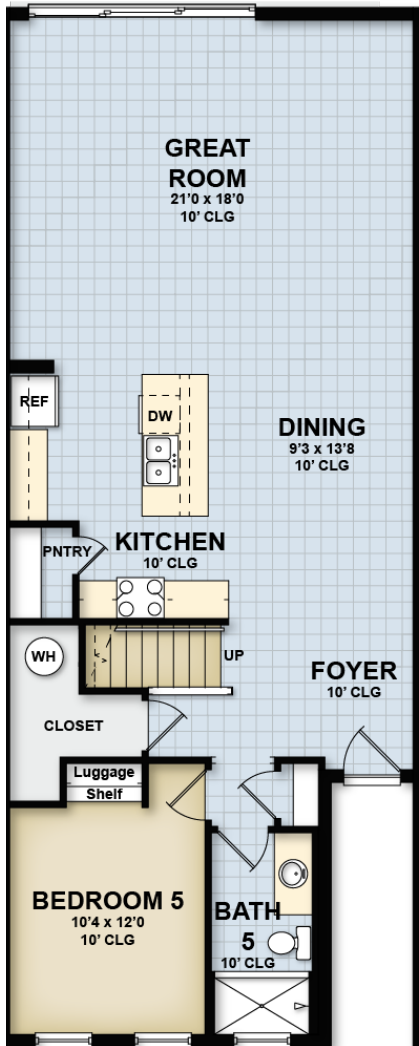

5 Beds | 5 Baths | Bonus Room | Pool
 Latitude Bonus: 2,278 Living Sq. Ft. | 211.6 m²

LATITUDE BONUS
 LEFT ENTRY

OPTIONS

OPT. 16'-0" SGD

FIRST FLOOR

SECOND FLOOR

OPT. BEDROOM 5 AND
 BATH 5 WITH EXTENDED
 GREAT ROOM

090324

5 Beds | 5 Baths | Bonus Room | Pool
 Latitude Bonus: 2,278 Living Sq. Ft. | 211.6 m²

LATITUDE BONUS
 RIGHT ENTRY

OPTIONS

OPT. 16'-0" SGD

FIRST FLOOR

SECOND FLOOR

OPT. BEDROOM 5 AND BATH 5 WITH EXTENDED GREAT ROOM