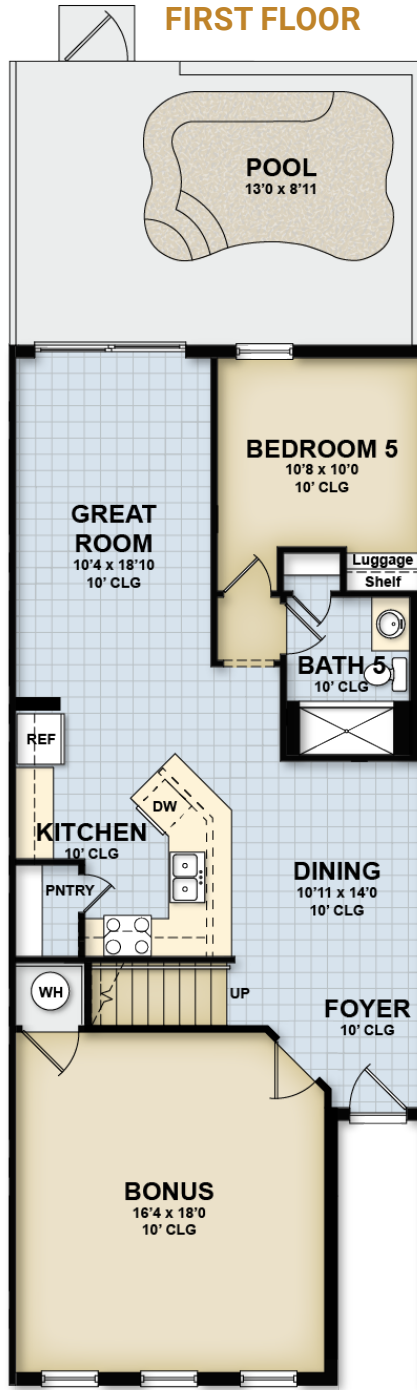

5 Beds | 5 Baths | Bonus Room | Pool
 Latitude Bonus: 2,278 Living Sq. Ft. | 211.6 m²

LATITUDE BONUS
 LEFT ENTRY

OPTIONS

OPT. 16'-0" SGD

FIRST FLOOR

SECOND FLOOR

OPT. BEDROOM 5 AND
 BATH 5 WITH EXTENDED
 GREAT ROOM

Built for Family, by Family.

This plan is based on current development plans which are subject to change without notice. No guarantee is made that proposed features will be constructed or that, if constructed, the number, type, size and location will be as depicted on this plan. Access to and rights to use certain areas may be restricted. CRC 1330351 & CGC 1520474

090324

5 Beds | 5 Baths | Bonus Room | Pool
 Latitude Bonus: 2,278 Living Sq. Ft. | 211.6 m²

LATITUDE BONUS
 RIGHT ENTRY

OPTIONS

OPT. 16'-0" SGD

FIRST FLOOR

SECOND FLOOR

OPT. BEDROOM 5 AND BATH 5 WITH EXTENDED GREAT ROOM

Built for Family. bv Family.

This plan is based on current development plans which are subject to change without notice. No guarantee is made that proposed features will be constructed or that, if constructed, the number, type, size and location will be as depicted on this plan. Access to and rights to use certain areas may be restricted. CRC 1330351 & CGC 1520474