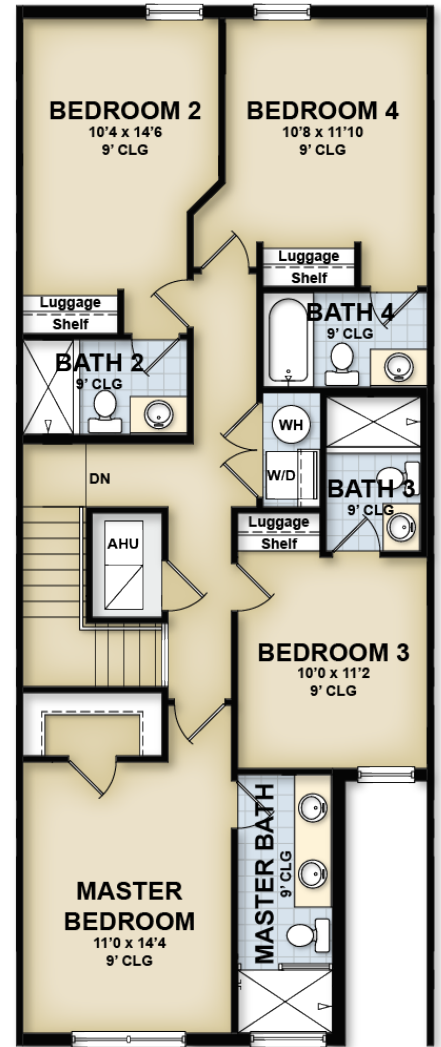

5 Beds | 5 Baths | Bonus Room | Pool
 Latitude Bonus: 2,278 Living Sq. Ft. | 211.6 m²

LATITUDE BONUS
 LEFT ENTRY

OPTIONS

OPT. 16'-0" SGD

FIRST FLOOR

SECOND FLOOR

OPT. BEDROOM 5 AND
 BATH 5 WITH EXTENDED
 GREAT ROOM

090324

5 Beds | 5 Baths | Bonus Room | Pool
 Latitude Bonus: 2,278 Living Sq. Ft. | 211.6 m²

LATITUDE BONUS
 RIGHT ENTRY

OPTIONS

OPT. 16'-0" SGD

FIRST FLOOR

SECOND FLOOR

OPT. BEDROOM 5 AND BATH 5 WITH EXTENDED GREAT ROOM

Built for Family. bv Family.

This plan is based on current development plans which are subject to change without notice. No guarantee is made that proposed features will be constructed or that, if constructed, the number, type, size and location will be as depicted on this plan. Access to and rights to use certain areas may be restricted. CRC 1330351 & CGC 1520474