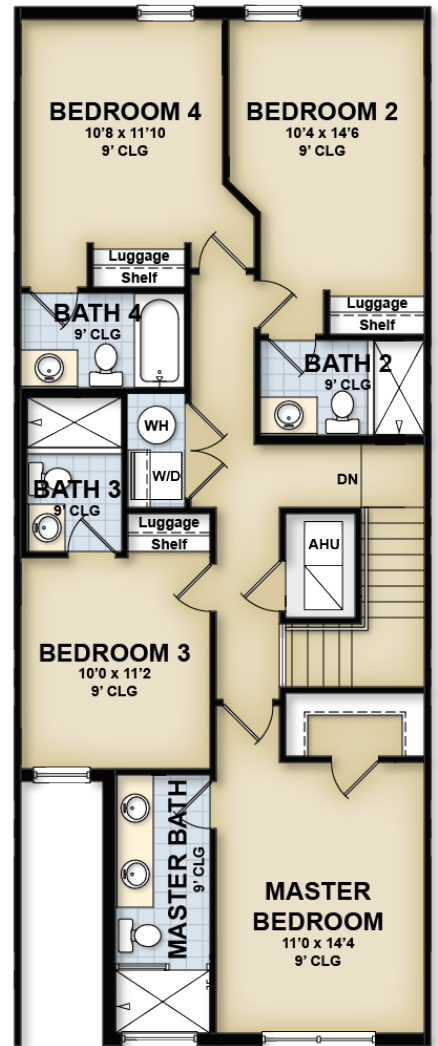

5 Beds | 5 Baths | Bonus Room | Pool
 Latitude Bonus: 2,278 Living Sq. Ft. | 211.6 m²

LATITUDE BONUS
 LEFT ENTRY

OPTIONS

OPT. 16'-0" SGD

FIRST FLOOR

SECOND FLOOR

OPT. BEDROOM 5 AND
 BATH 5 WITH EXTENDED
 GREAT ROOM

Built for Family, by Family.

This plan is based on current development plans which are subject to change without notice. No guarantee is made that proposed features will be constructed or that, if constructed, the number, type, size and location will be as depicted on this plan. Access to and rights to use certain areas may be restricted. CRC 1330351 & CGC 1520474

090324

5 Beds | 5 Baths | Bonus Room | Pool
 Latitude Bonus: 2,278 Living Sq. Ft. | 211.6 m²

LATITUDE BONUS
 RIGHT ENTRY

OPTIONS

OPT. 16'-0" SGD

FIRST FLOOR

SECOND FLOOR

OPT. BEDROOM 5 AND BATH 5 WITH EXTENDED GREAT ROOM