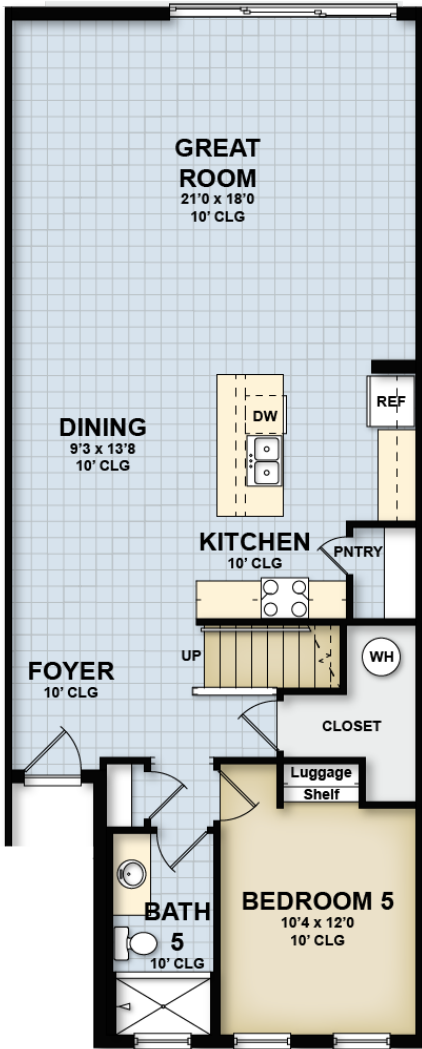

5 Beds | 5 Baths | Bonus Room | Pool
 Latitude Bonus: 2,278 Living Sq. Ft. | 211.6 m²

LATITUDE BONUS
 LEFT ENTRY

OPTIONS

OPT. 16'-0" SGD

FIRST FLOOR

SECOND FLOOR

OPT. BEDROOM 5 AND
 BATH 5 WITH EXTENDED
 GREAT ROOM

090324

5 Beds | 5 Baths | Bonus Room | Pool
 Latitude Bonus: 2,278 Living Sq. Ft. | 211.6 m²

LATITUDE BONUS
 RIGHT ENTRY

OPTIONS

OPT. 16'-0" SGD

FIRST FLOOR

SECOND FLOOR

OPT. BEDROOM 5 AND BATH 5 WITH EXTENDED GREAT ROOM