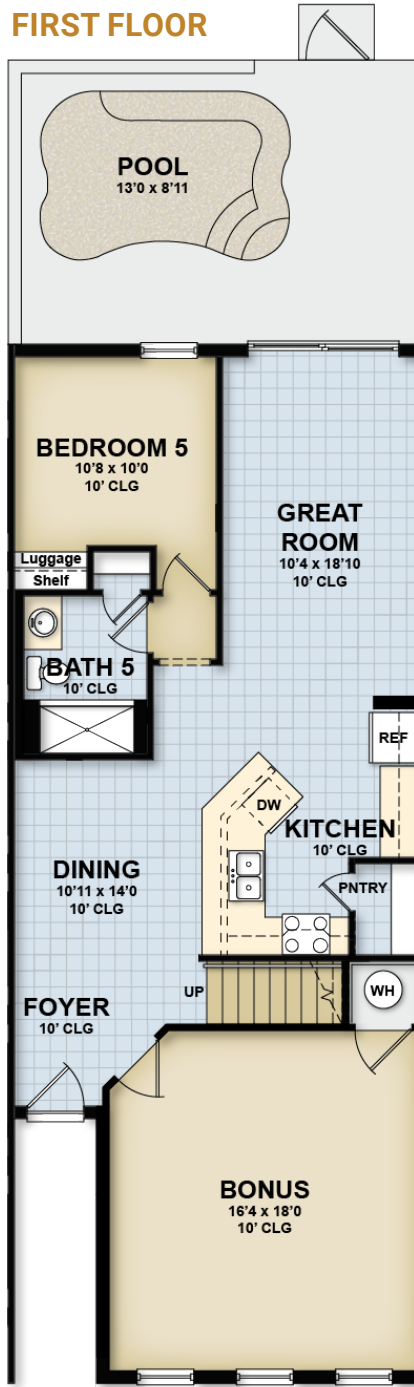

5 Beds | 5 Baths | Bonus Room | Pool
 Latitude Bonus: 2,278 Living Sq. Ft. | 211.6 m²

LATITUDE BONUS
 LEFT ENTRY

OPTIONS

OPT. 16'-0" SGD

FIRST FLOOR

SECOND FLOOR

OPT. BEDROOM 5 AND
 BATH 5 WITH EXTENDED
 GREAT ROOM

Built for Family, by Family.

This plan is based on current development plans which are subject to change without notice. No guarantee is made that proposed features will be constructed or that, if constructed, the number, type, size and location will be as depicted on this plan. Access to and rights to use certain areas may be restricted. CRC 1330351 & CGC 1520474

090324

5 Beds | 5 Baths | Bonus Room | Pool
 Latitude Bonus: 2,278 Living Sq. Ft. | 211.6 m²

LATITUDE BONUS
 RIGHT ENTRY

OPTIONS

OPT. 16'-0" SGD

FIRST FLOOR

SECOND FLOOR

OPT. BEDROOM 5 AND BATH 5 WITH EXTENDED GREAT ROOM