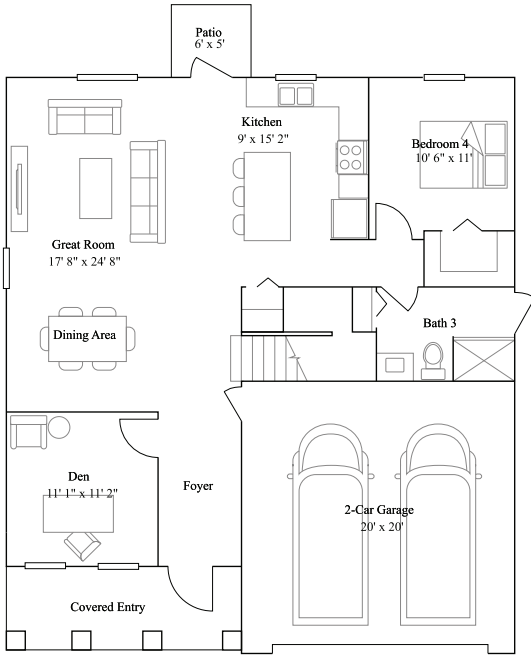

# Laurel

4 bd . 3 ba . 2,439 ft<sup>2</sup>

## 1st Floor

## 2nd Floor