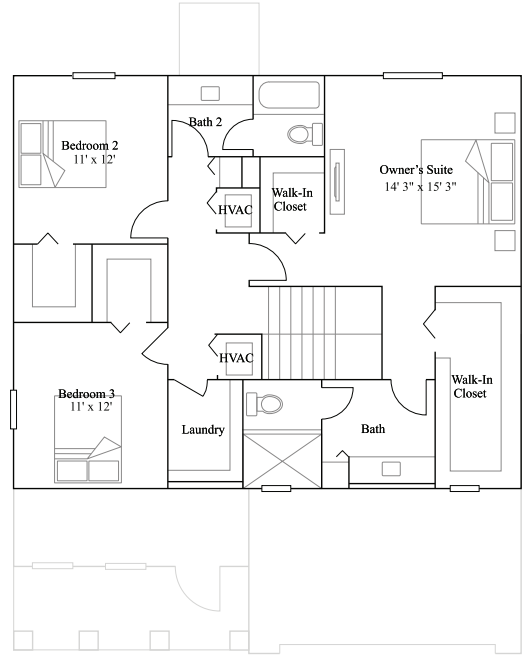

# Laurel

4 bd . 3 ba . 2,439 ft<sup>2</sup>

## 1st Floor

## 2nd Floor