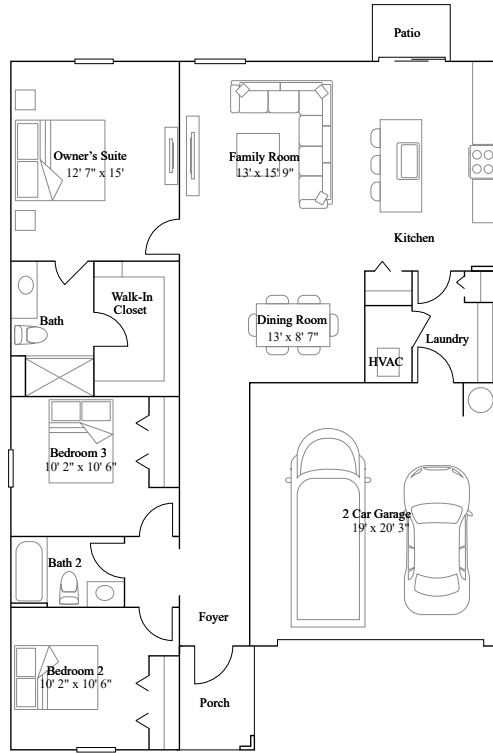

Bloom

3 bd . 2 ba . 1,487 ft²

1st Floor

Available Exteriors

Exterior A

Exterior B

Exterior C