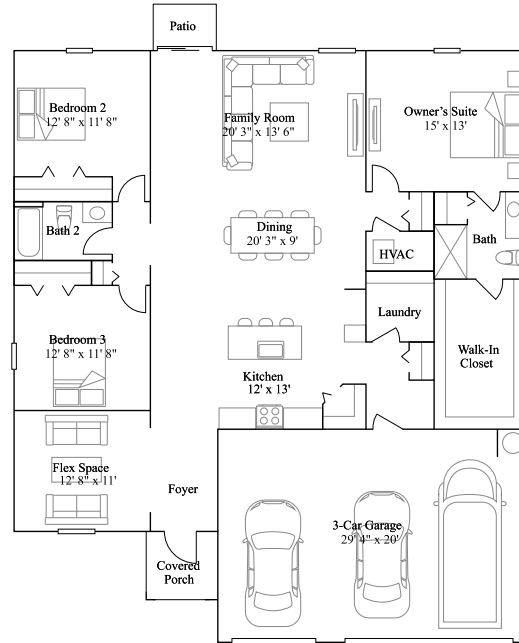

FRONTIER

3 bd . 2 ba . 2,033 ft²

1st Floor

Available Exteriors

Exterior A

Exterior B