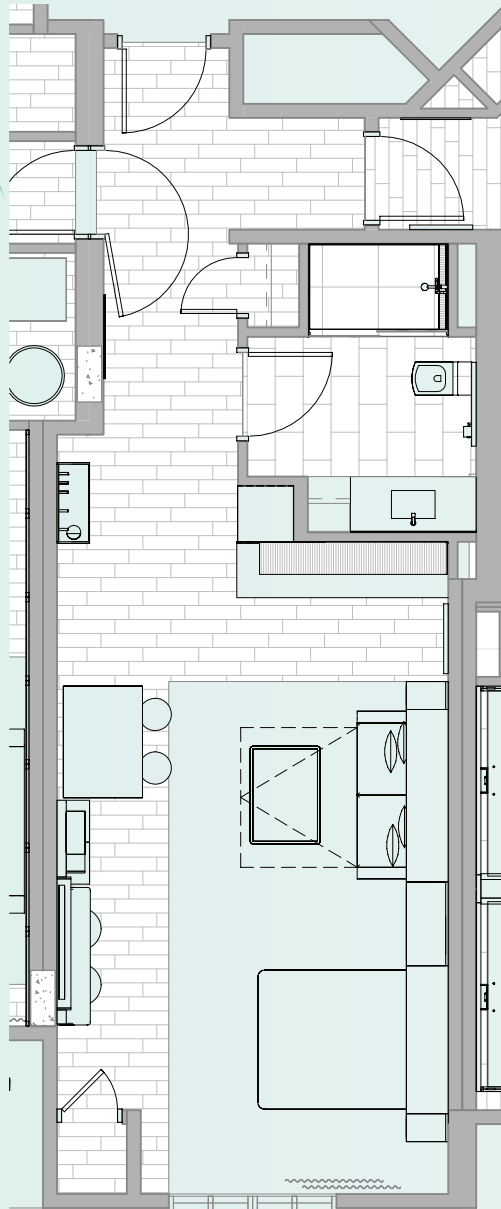

# THE Solstice

EMBASSY  
SUITES  
by Hilton™

Orlando Sunset Walk

## STUDIO (S1)

1 BEDROOM • 1 BATH

600 AC SQ. FT.

Virtual reality plans, elevations and/or renderings are artists' conception, not to scale and may contain options or features which are not standard on all residences. Embassy Suites by Hilton Orlando Sunset Walk reserves the right to make changes to these floorplans, features, specifications, dimensions and elevations without prior notice. Stated dimensions and square footage are approximate and should not be used as representation of the homes precise or actual size. Any statement, verbal or written, regarding "under air", "living area" or "finished area" or any other description or modifier of the square footage size of any home is a shorthand description of the manner in which the square footage was estimated and should not be construed to indicate certainty.