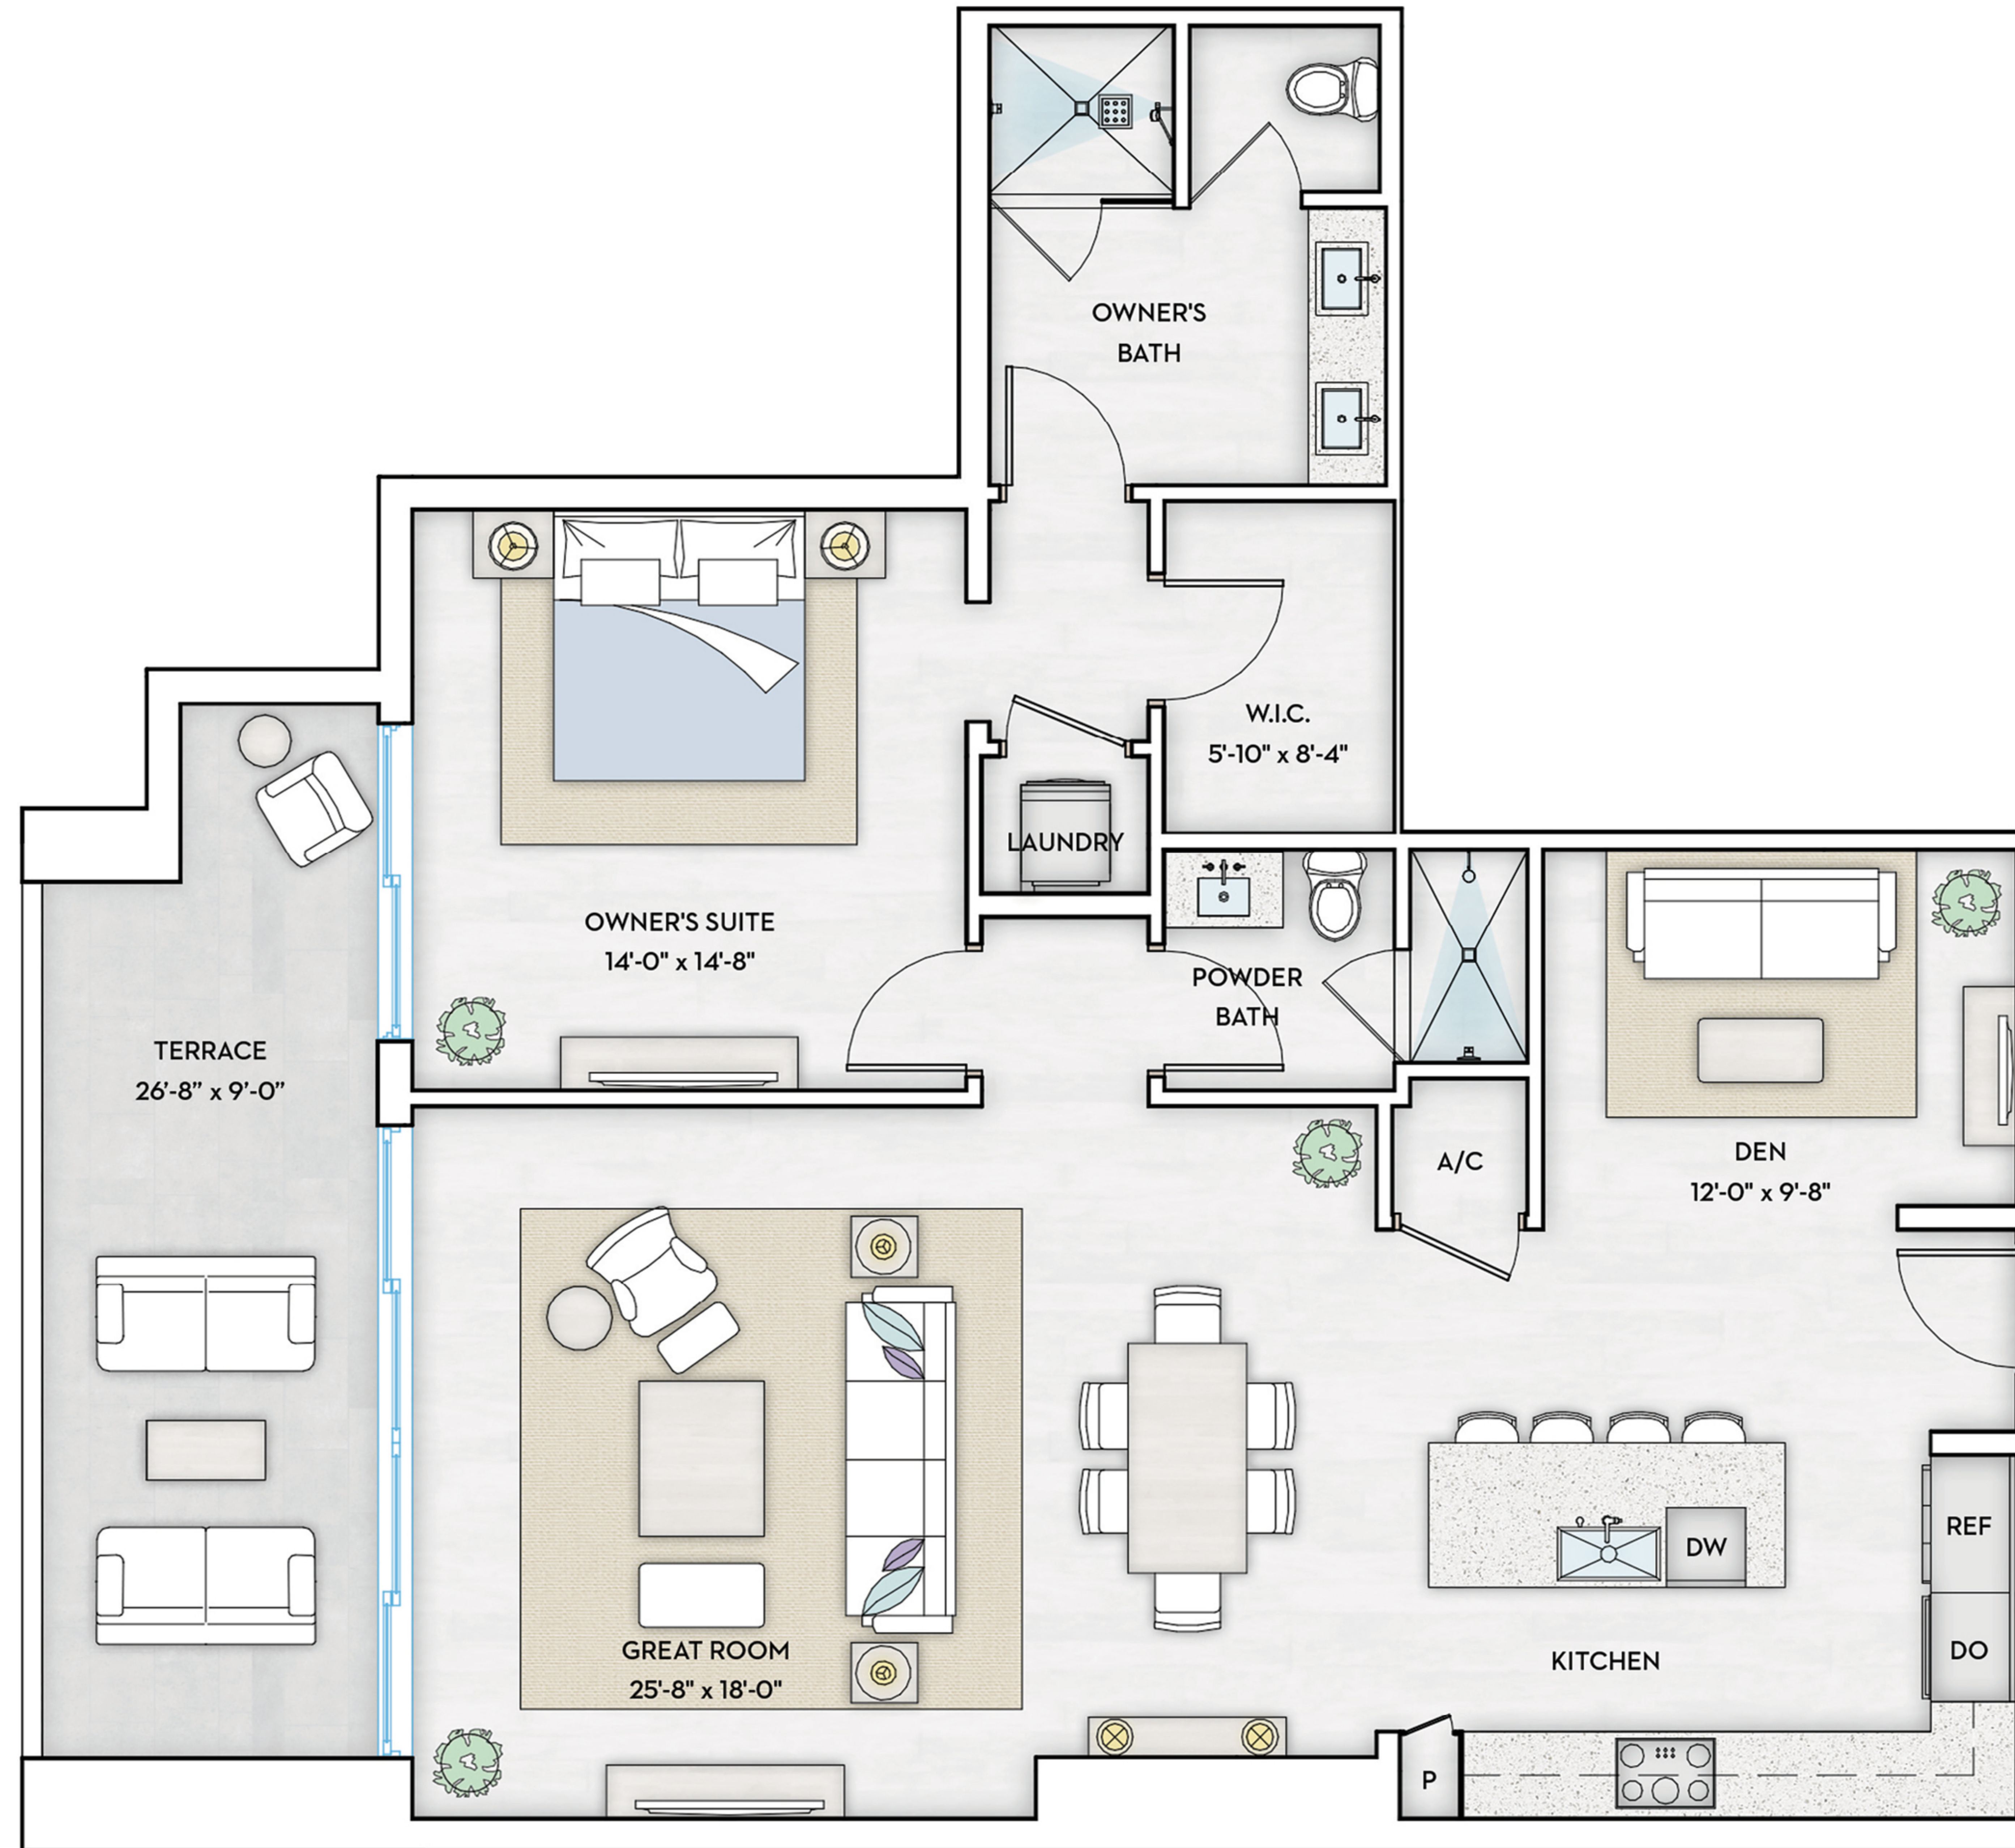

HARBOR 1 RESIDENCE

1 BEDROOM + DEN | 1.5 BATHROOMS
LEVEL 15

INTERIOR	TERRACE LEVEL 15
1,278 SQ. FT.	273 SQ. FT.
Total	1,551 SQ. FT.

HARBOR 1A RESIDENCE

1 BEDROOM + DEN | 2 BATHROOMS
LEVELS 16-20

INTERIOR	TERRACE LEVELS 16-20
1,400 SQ FT	220 SQ FT
Total	1,620 SQ FT