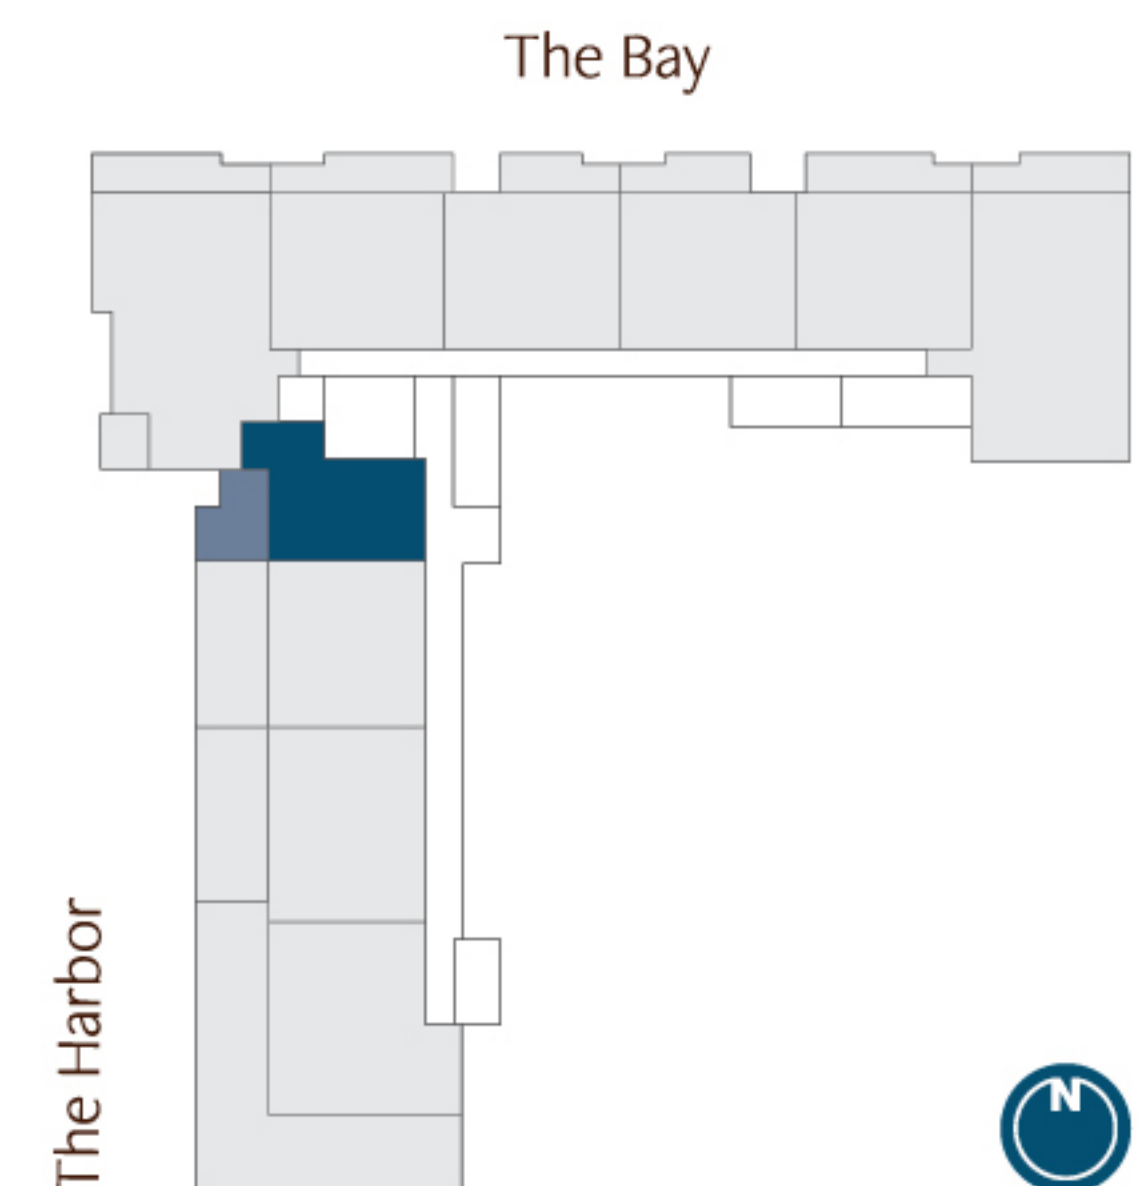

HARBOR 1 RESIDENCE

1 BEDROOM + DEN | 1.5 BATHROOMS
LEVEL 15

INTERIOR	TERRACE LEVEL 15
1,278 SQ. FT.	273 SQ. FT.
Total	1,551 SQ. FT.

HARBOR 1A RESIDENCE

1 BEDROOM + DEN | 2 BATHROOMS
LEVELS 16-20

INTERIOR	TERRACE LEVELS 16-20
1,400 SQ FT	220 SQ FT
Total	1,620 SQ FT