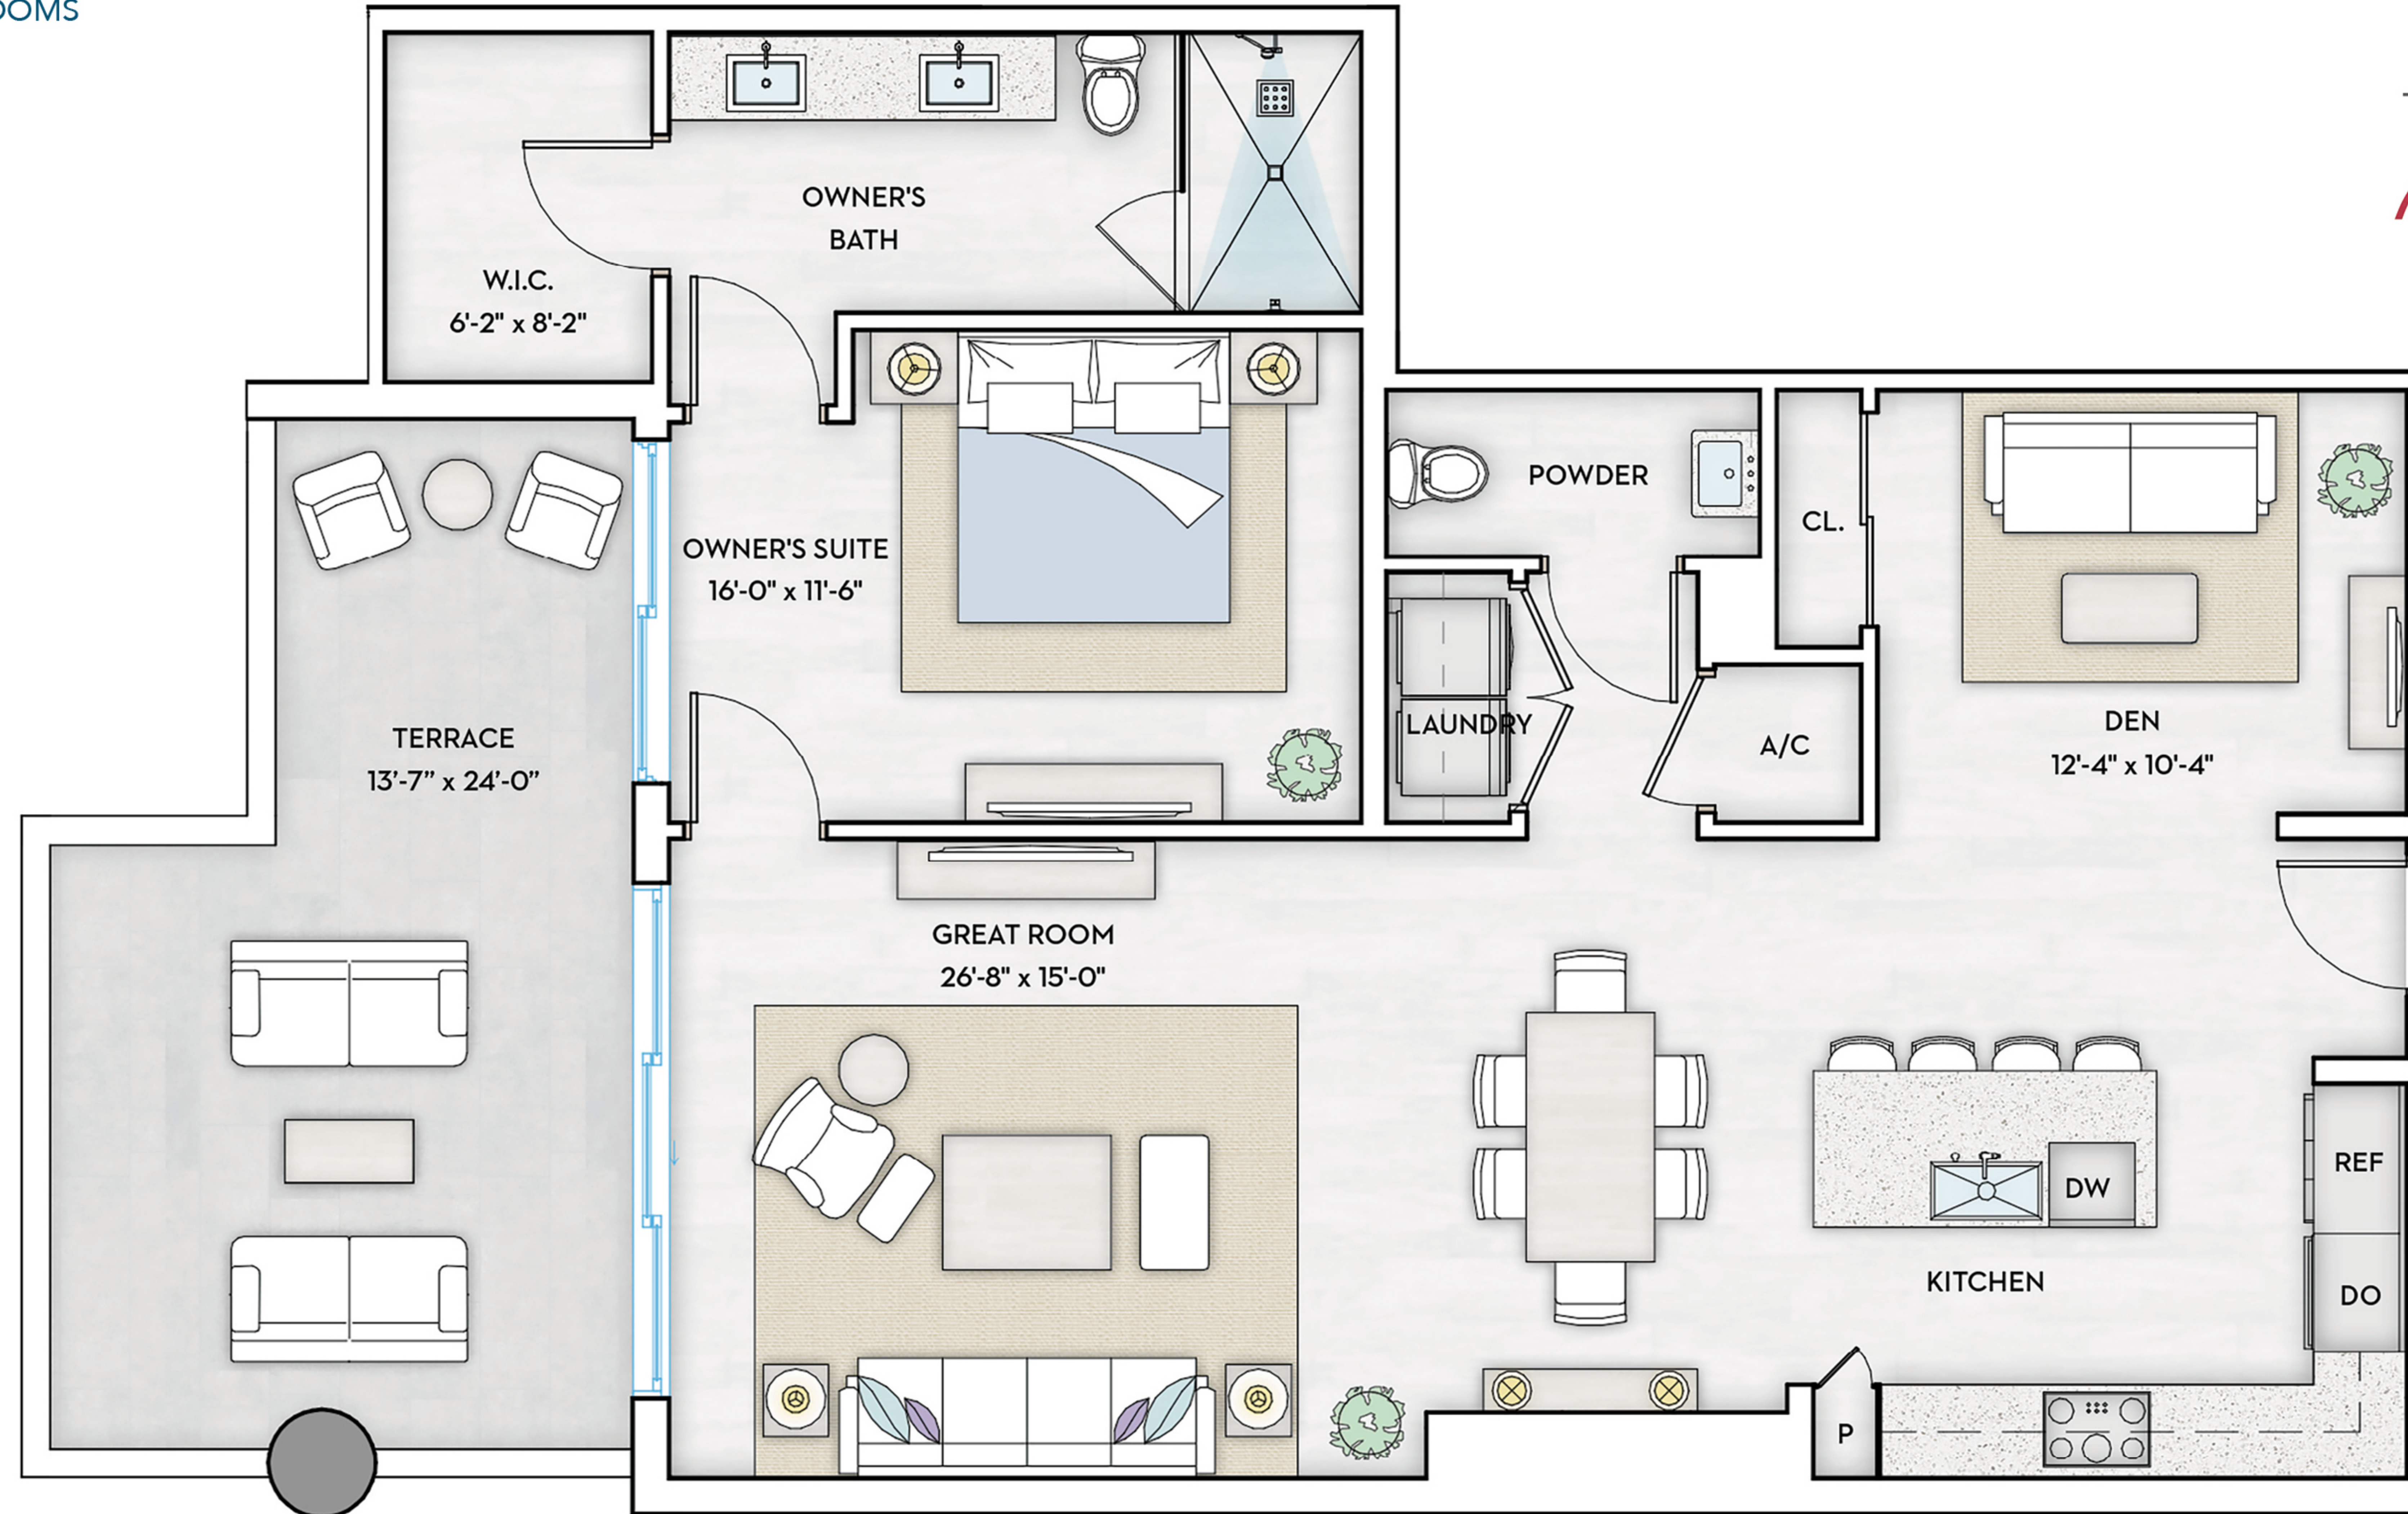

HARBOR 1 RESIDENCE

1 BEDROOM + DEN | 1.5 BATHROOMS
LEVEL 15

INTERIOR	TERRACE LEVEL 15
1,278 SQ. FT.	273 SQ. FT.
Total	1,551 SQ. FT.

HARBOR 1A RESIDENCE

1 BEDROOM + DEN | 2 BATHROOMS
LEVELS 16-20

INTERIOR	TERRACE LEVELS 16-20
1,400 SQ FT	220 SQ FT
Total	1,620 SQ FT