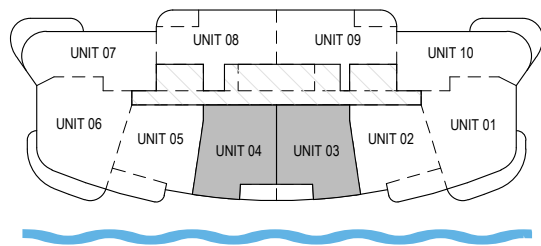

# UNITS 02 & 05 FLOORS 3 TO 14

**2 Bedrooms + Den | 2 Baths**

1,120 SF Interior

223 SF Balcony

# UNITS 03 & 04 FLOORS 3 TO 14

**2 Bedrooms + Den | 2 Baths**

1,161 SF to 1,204 SF Interior

93 SF to 135 SF Balcony

**Level 03**

1,204 SF Interior | 93 SF Balcony

**Level 04**

1,202 SF Interior | 95 SF Balcony

**Level 05**

1,200 SF Interior | 97 SF Balcony

**Level 06**

1,197 SF Interior | 101 SF Balcony

**Level 07**

1,193 SF Interior | 105 SF Balcony

**Level 08**

1,188 SF Interior | 109 SF Balcony